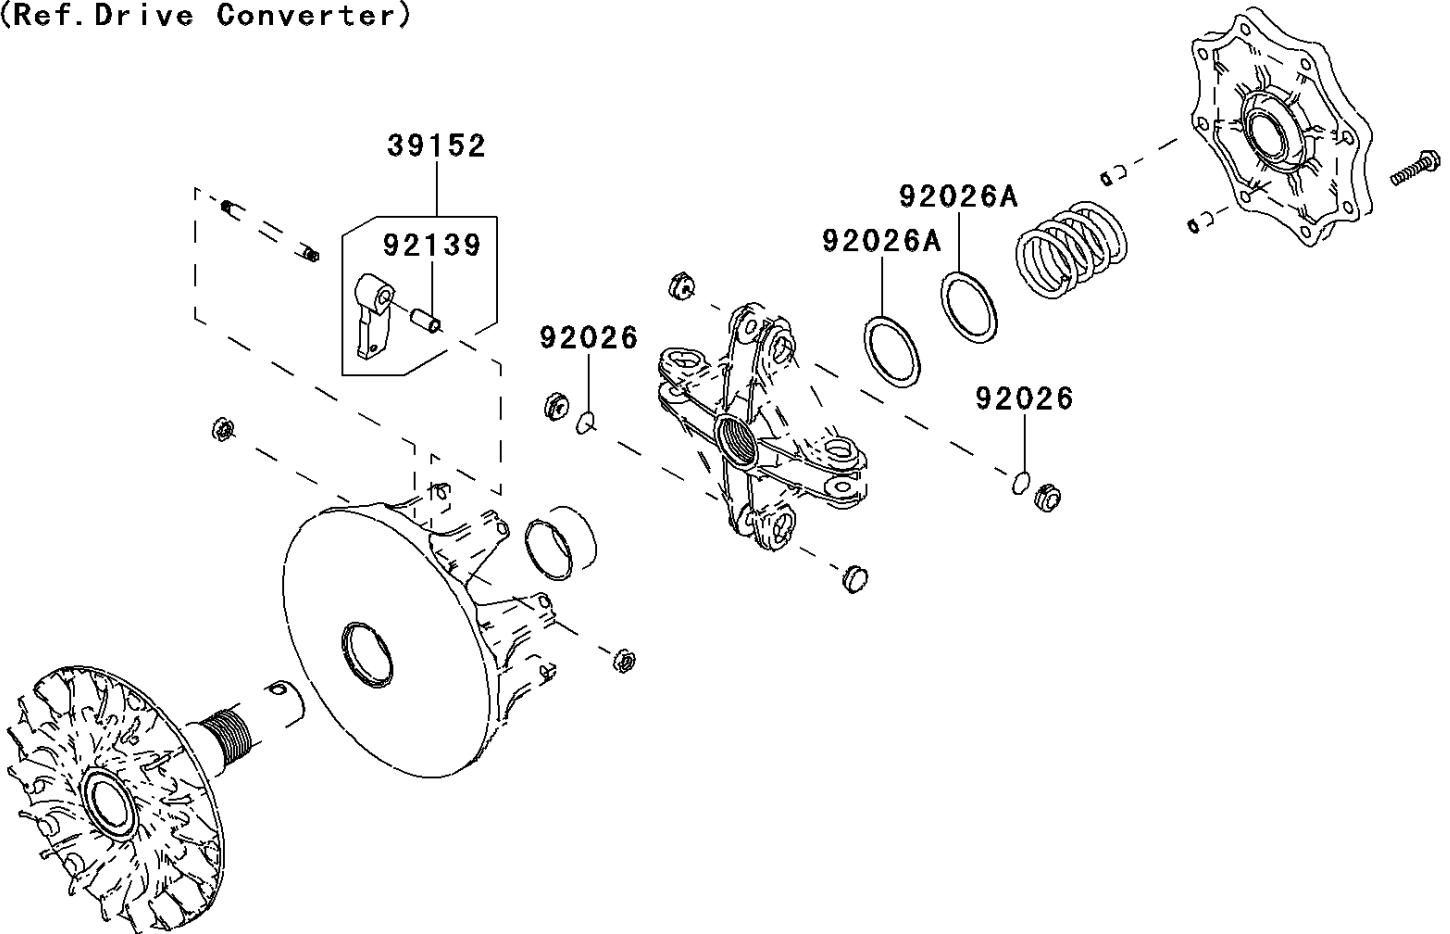

2014 BRUTE FORCE® 750 4x4i PARTS DIAGRAM

Optional Parts

F2890

(Ref. Drive Converter)

2014 BRUTE FORCE® 750 4x4i PARTS LIST

Optional Parts

ITEM NAME	PART NUMBER	QUANTITY
WEIGHT-RAMP (Ref # 39152)	39152-0091	4
SPACER,T=0.1 (Ref # 92026)	92026-0038	2
SPACER,39X49.5X1.0 (Ref # 92026A)	92026-1603	2
BUSHING (Ref # 92139)	92139-0215	4