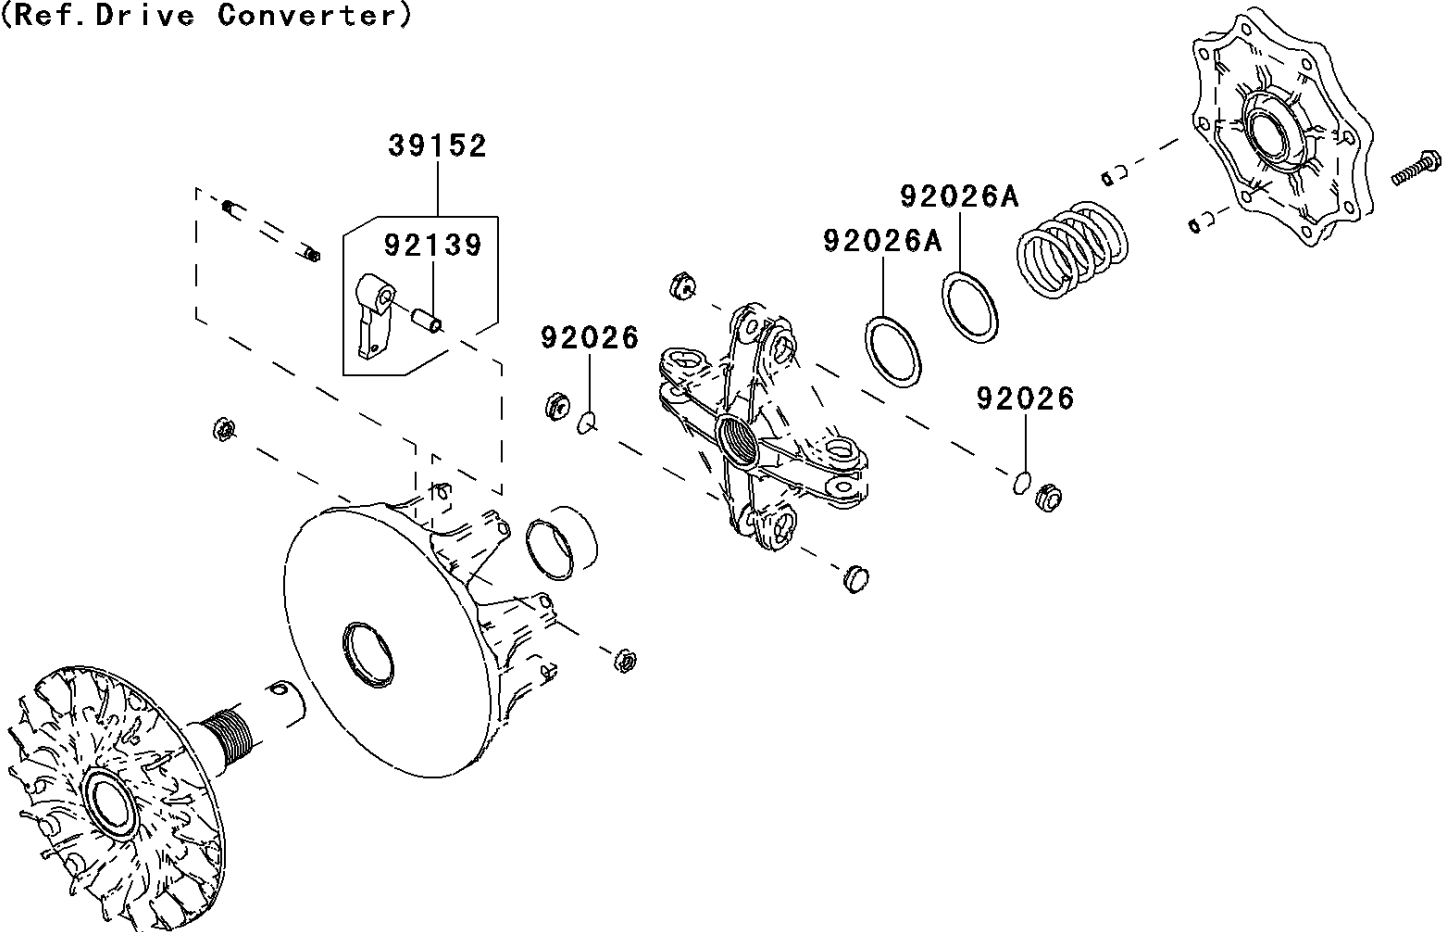

2013 BRUTE FORCE® 750 4x4i PARTS DIAGRAM

Optional Parts

F2890

(Ref. Drive Converter)

2013 BRUTE FORCE® 750 4x4i PARTS LIST

Optional Parts

ITEM NAME	PART NUMBER	QUANTITY
WEIGHT-RAMP (Ref # 39152)	39152-0091	1
SPACER,T=0.1 (Ref # 92026)	92026-0038	1
SPACER,39X49.5X1.0 (Ref # 92026A)	92026-1603	1
BUSHING (Ref # 92139)	92139-0215	1