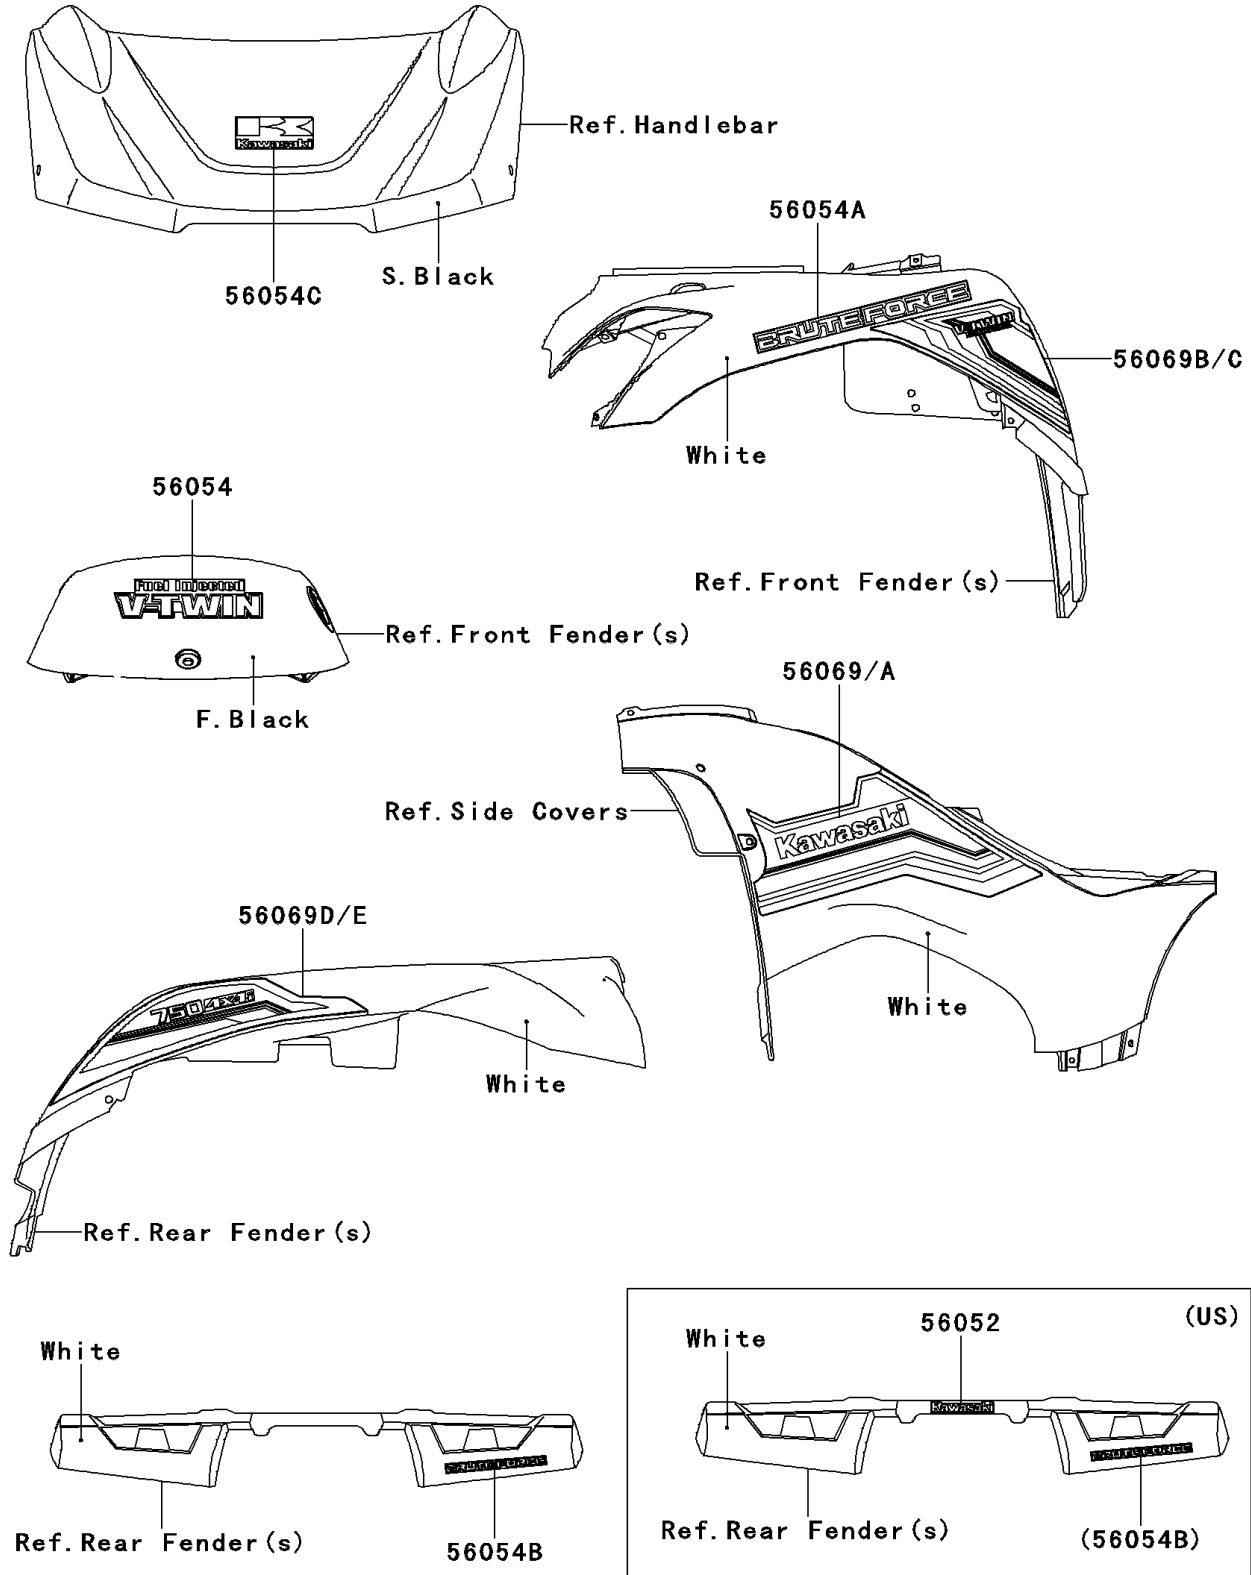

2014 BRUTE FORCE® 750 4x4i PARTS DIAGRAM

Decals(White)(LEF)

F2861B

2014 BRUTE FORCE® 750 4x4i PARTS LIST

Decals(White)(LEF)

ITEM NAME	PART NUMBER	QUANTITY
MARK,FUEL INJECTED V-TWIN (Ref # 56054)	56054-0229	1
MARK,FR FENDER,BRUTE FORCE (Ref # 56054A)	56054-0754	2
MARK,RR FENDER,BRUTE FORCE (Ref # 56054B)	56054-0755	1
MARK,FR HANDLE COVER (Ref # 56054C)	56054-1224	1
PATTERN,SIDE COVER,LH (Ref # 56069)	56069-2831	1
PATTERN,SIDE COVER,RH (Ref # 56069A)	56069-2832	1
PATTERN,FR FENDER,LH (Ref # 56069B)	56069-2897	1
PATTERN,FR FENDER,RH (Ref # 56069C)	56069-2898	1
PATTERN,RR FENDER,LH (Ref # 56069D)	56069-2899	1
PATTERN,RR FENDER,RH (Ref # 56069E)	56069-2900	1
MARK,RR FENDER,KAWASAKI (Ref # 56052)	56052-0716	1