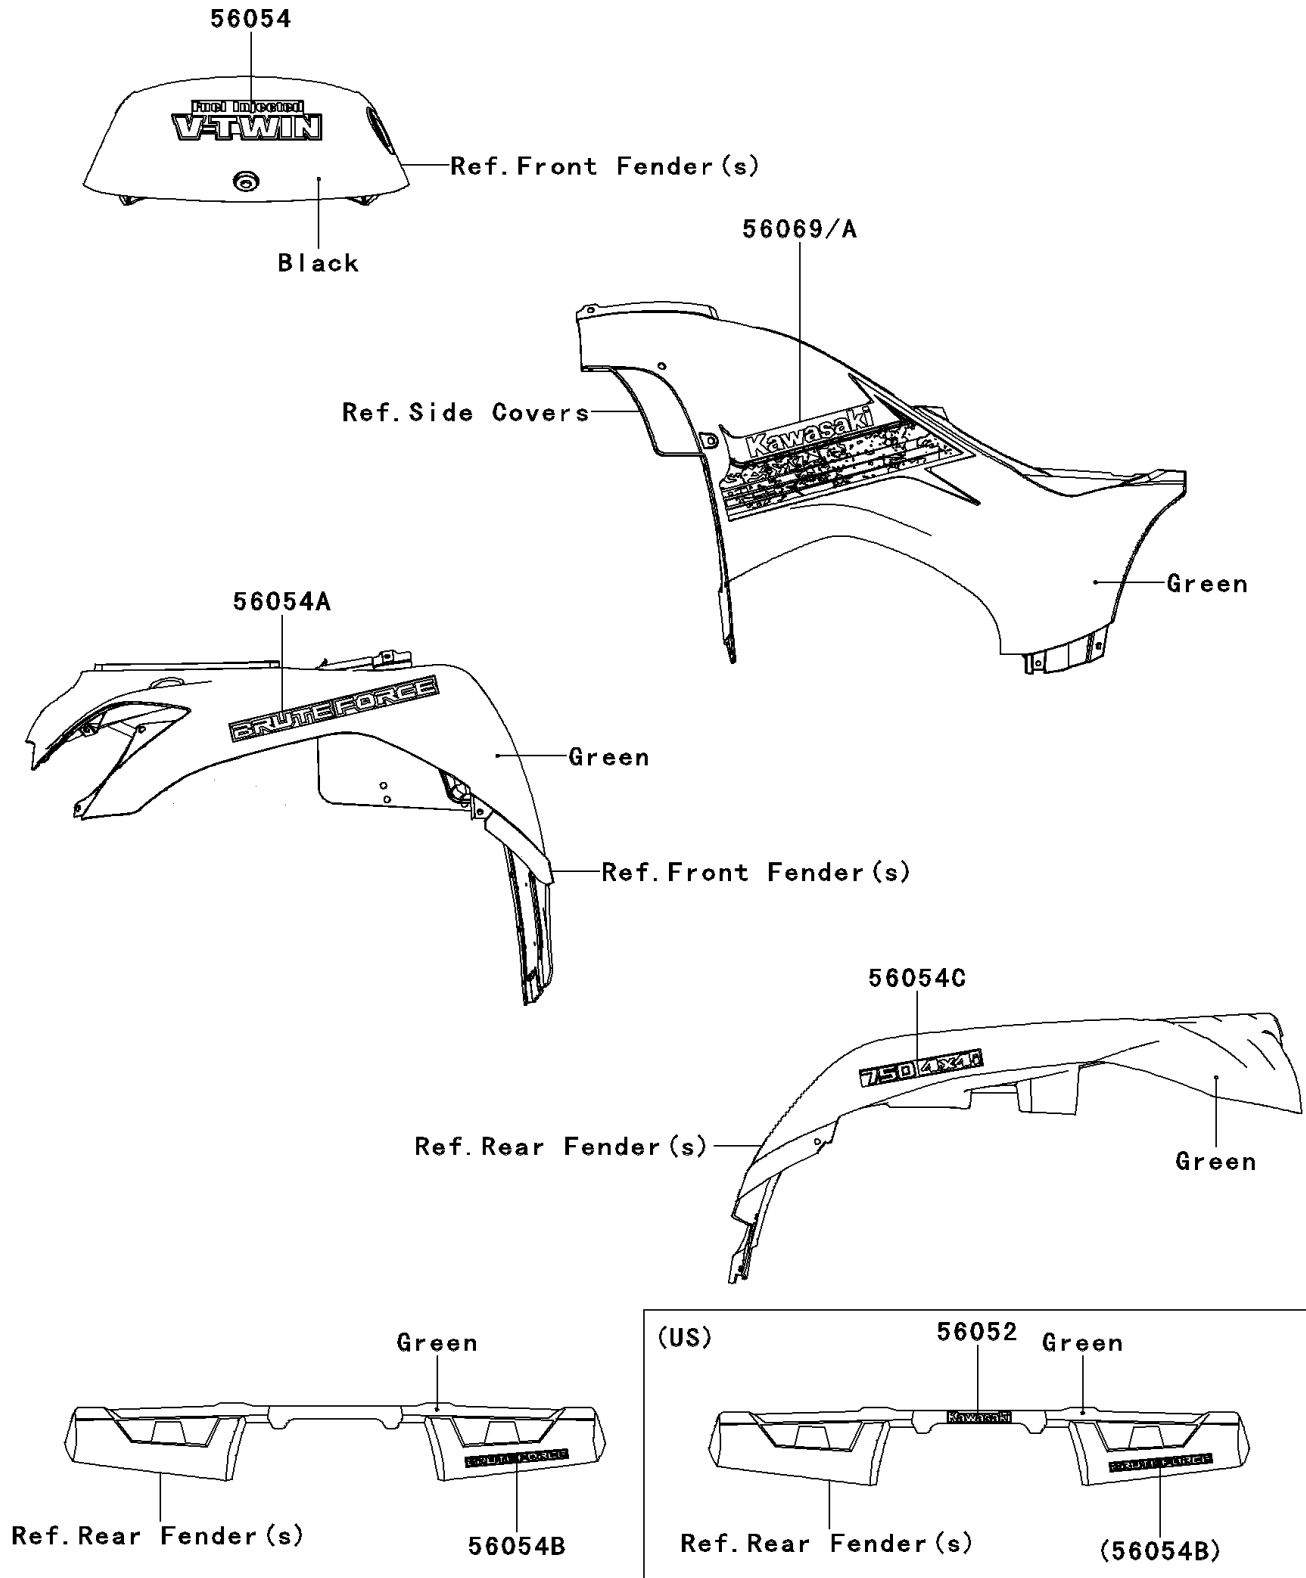

## 2013 BRUTE FORCE® 750 4x4i PARTS DIAGRAM

Decals(Green)(LDF)

F2861A

## 2013 BRUTE FORCE® 750 4x4i PARTS LIST

Decals(Green)(LDF)

ITEM NAME	PART NUMBER	QUANTITY
MARK,FUEL INJECTED V-TWIN (Ref # 56054)	56054-0229	1
MARK,FR FENDER,BRUTE FORCE (Ref # 56054A)	56054-0754	1
MARK,RR FENDER,BRUTE FORCE (Ref # 56054B)	56054-0755	1
MARK,RR FENDER,750 4X4I (Ref # 56054C)	56054-0759	1
PATTERN,SIDE COVER,LH (Ref # 56069)	56069-2153	1
PATTERN,SIDE COVER,RH (Ref # 56069A)	56069-2154	1
MARK,RR FENDER,KAWASAKI (Ref # 56052)	56052-0928	1