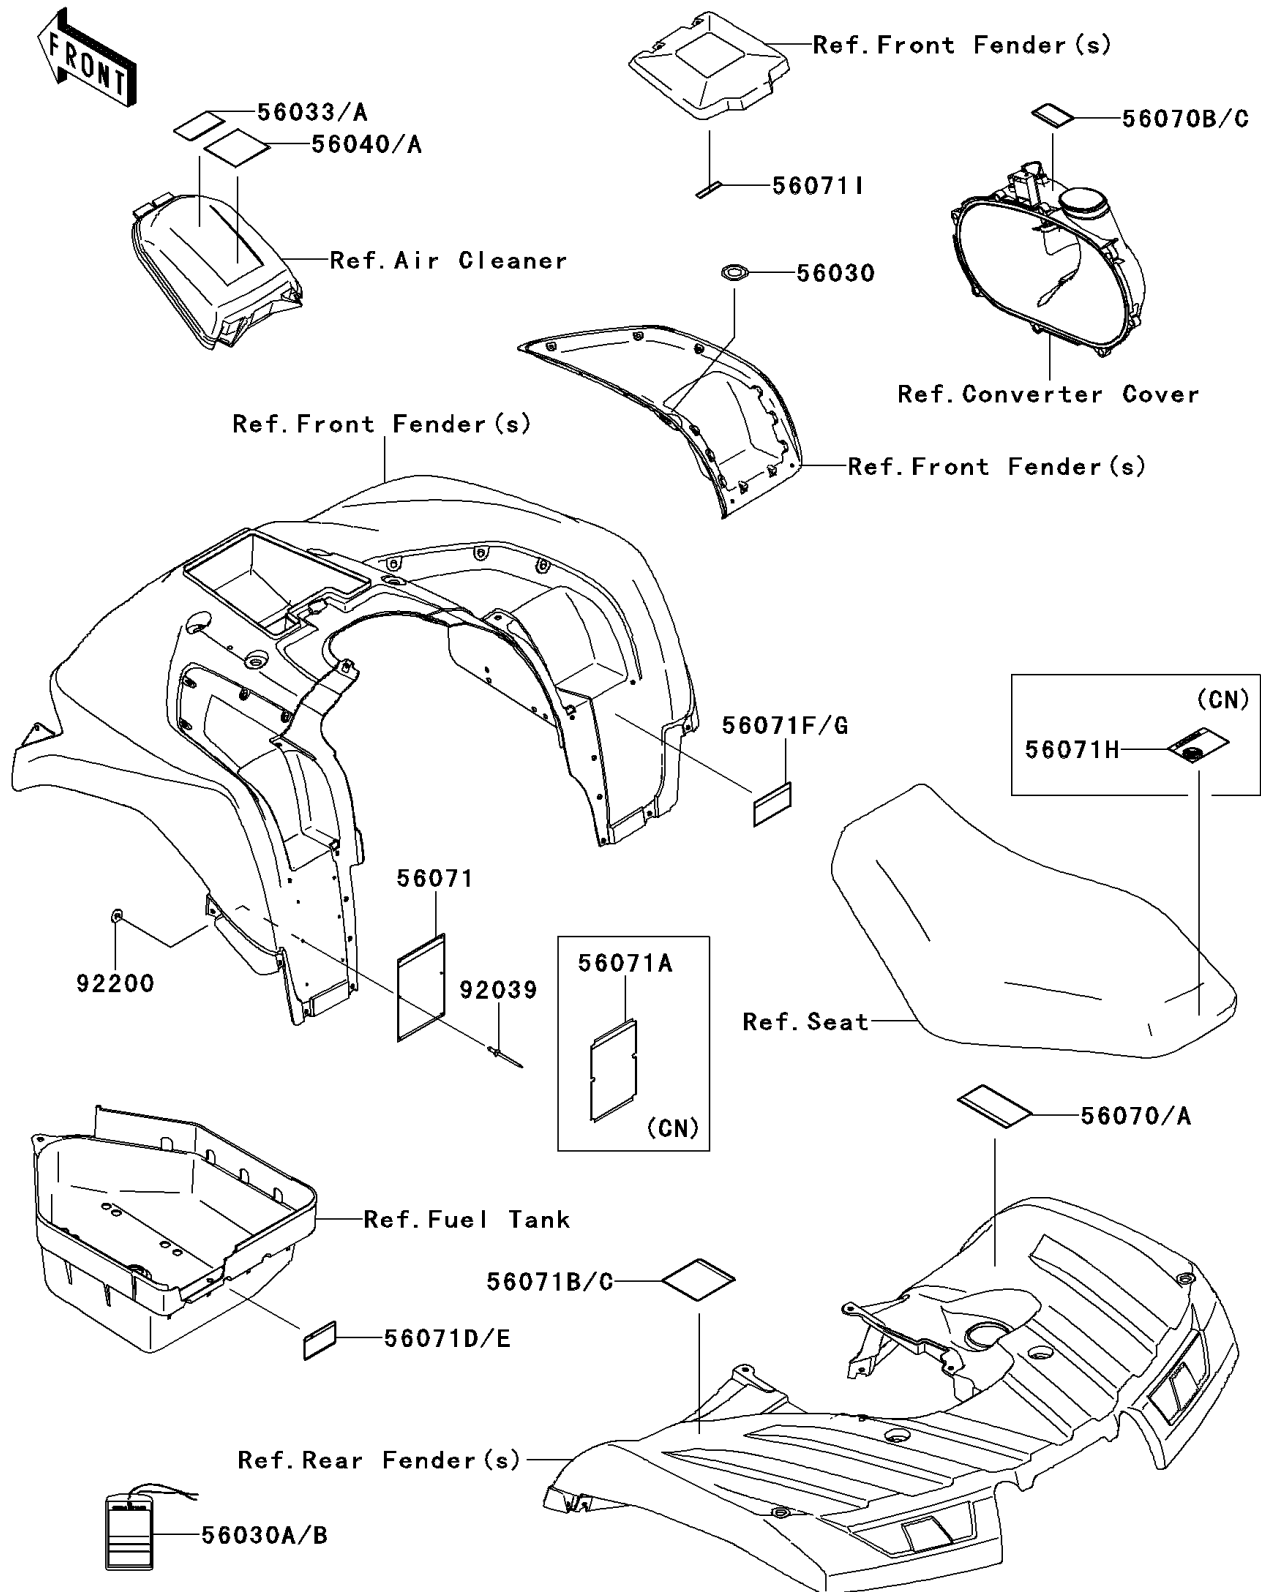

2013 BRUTE FORCE® 750 4x4i PARTS DIAGRAM

Labels

F2860

2013 BRUTE FORCE® 750 4x4i PARTS LIST

Labels

ITEM NAME	PART NUMBER	QUANTITY
LABEL,IGNITION SWITCH (Ref # 56030)	56030-0018	1
LABEL,HANGTAG (Ref # 56030A)	56030-0194	1
LABEL-MANUAL,AIR CLEANER (Ref # 56033)	56033-0064	1
LABEL-WARNING,UNDER 16 (Ref # 56040)	56040-1276	1
LABEL-WARNING,DRIVE BELT (Ref # 56070)	56070-0038	1
LABEL-WARNING,CVT COVER (Ref # 56070B)	56070-1269	1
LABEL-WARNING,SERIOUS INJURY (Ref # 56071)	56071-0057	1
LABEL-WARNING,TIRE&MAX LOAD (Ref # 56071B)	56071-0073	1
LABEL-WARNING,TOWING (Ref # 56071D)	56071-0079	1
LABEL-WARNING,SHIFT LEVER (Ref # 56071F)	56071-0090	1
LABEL-WARNING,STORAGE (Ref # 56071I)	56071-0199	1
RIVET,3.2X8 (Ref # 92039)	92039-3763	1
WASHER,3.5X8X1 (Ref # 92200)	92200-1251	1
LABEL,HANGTAG,FRN (Ref # 56030B)	56030-0197	1
LABEL-MANUAL,AIR CLEANER,FRN (Ref # 56033A)	56033-0308	1
LABEL-WARNING,AGE,FRN (Ref # 56040A)	56040-1325	1
LABEL-WARNING,DRIVE BELT,FRN (Ref # 56070A)	56070-0039	1
LABEL-WARNING,CVT COVER,FRN (Ref # 56070C)	56070-1271	1
LABEL-WARNING,GENERAL,FRN (Ref # 56071A)	56071-0059	1
LABEL-WARNING,TIRE INFO,FRN (Ref # 56071C)	56071-0074	1
LABEL-WARNING,TRAILER TOWING,FRN (Ref # 56071E)	56071-0080	1
LABEL-WARNING,SHIFT LEVER,FRN (Ref # 56071G)	56071-0092	1
LABEL-WARNING,NO PASSENGER,FRN (Ref # 56071H)	56071-0097	1