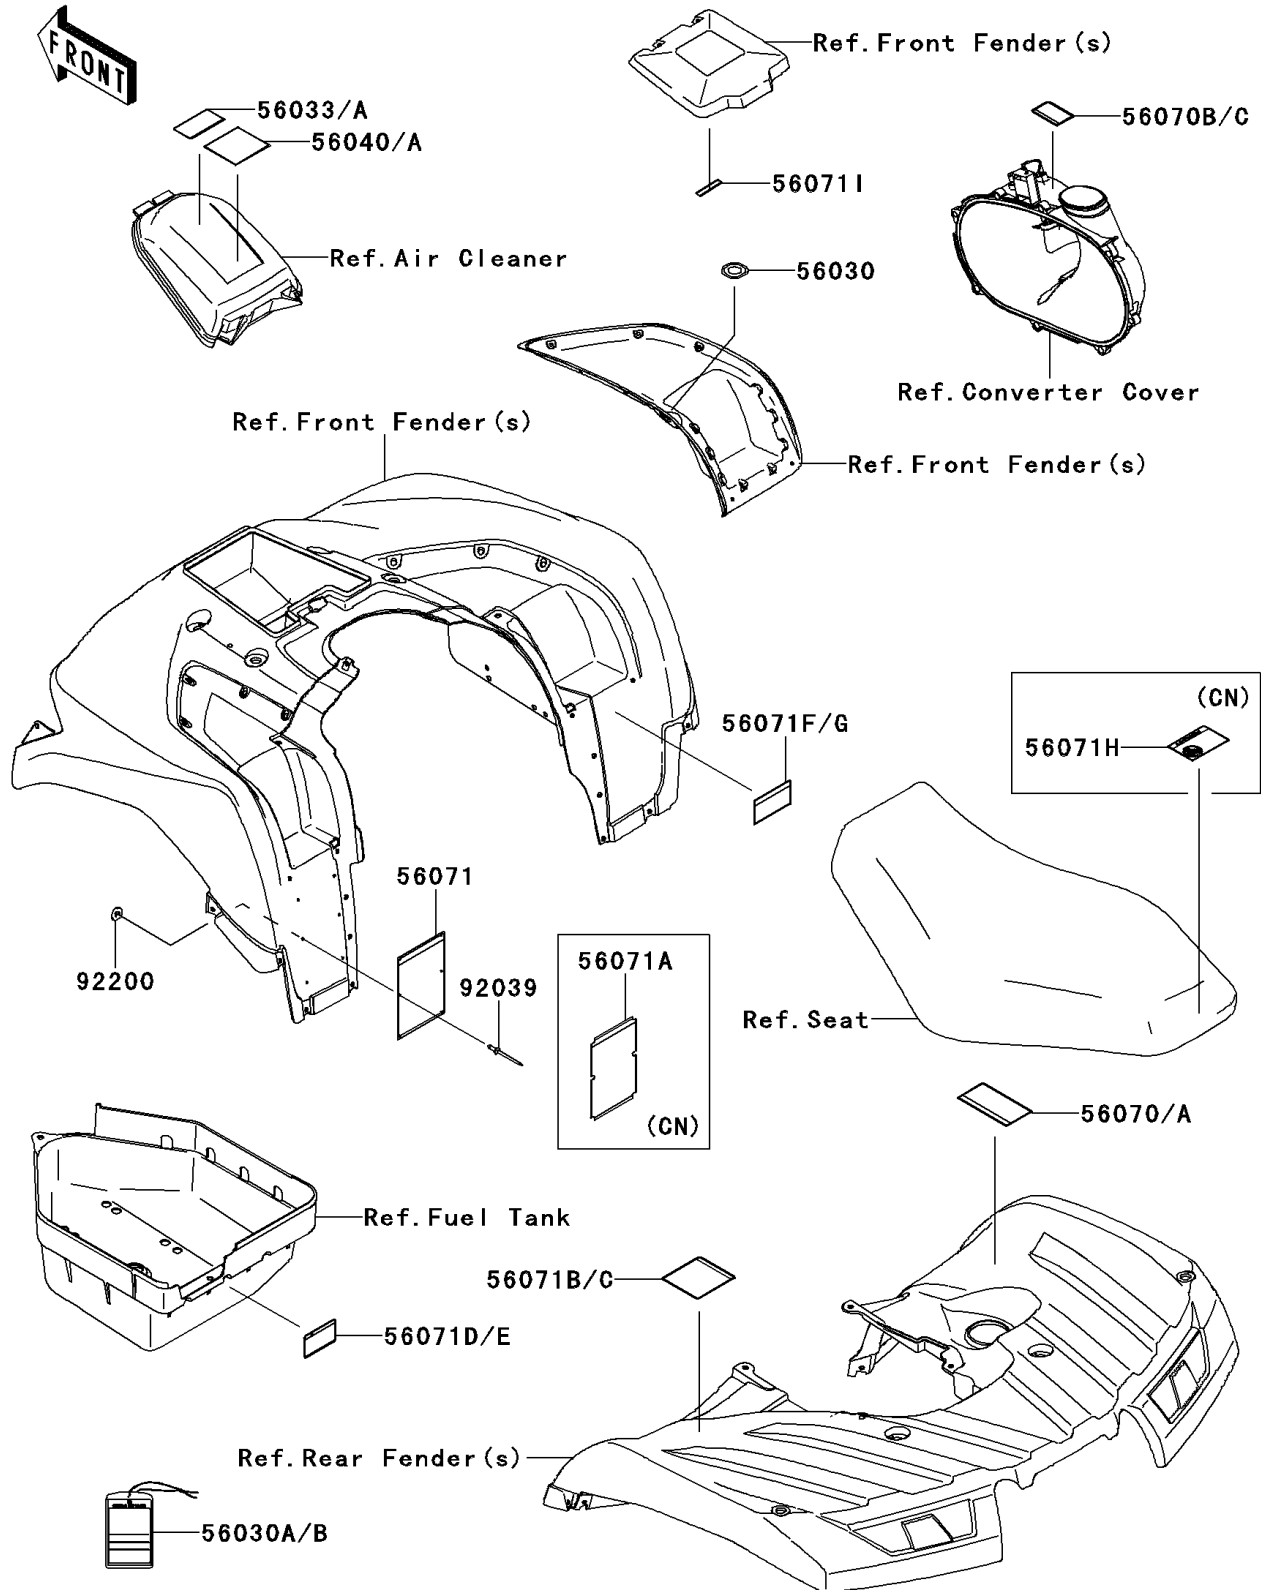

2012 BRUTE FORCE® 750 4x4i

PARTS DIAGRAM

Labels

F2860

2012 BRUTE FORCE® 750 4x4i

PARTS LIST

Labels

| ITEM NAME | PART NUMBER | QUANTITY |
|---|-------------|----------|
| LABEL,IGNITION SWITCH (Ref # 56030) | 56030-0018 | 1 |
| LABEL,HANGTAG (Ref # 56030A) | 56030-0194 | 1 |
| LABEL-MANUAL,AIR CLEANER (Ref # 56033) | 56033-0064 | 1 |
| LABEL-WARNING,UNDER 16 (Ref # 56040) | 56040-1276 | 1 |
| LABEL-WARNING,DRIVE BELT (Ref # 56070) | 56070-0038 | 1 |
| LABEL-WARNING,CVT COVER (Ref # 56070B) | 56070-1269 | 1 |
| LABEL-WARNING,SERIOUS INJURY (Ref # 56071) | 56071-0057 | 1 |
| LABEL-WARNING,TIRE&MAX LOAD (Ref # 56071B) | 56071-0073 | 1 |
| LABEL-WARNING,TOWING (Ref # 56071D) | 56071-0079 | 1 |
| LABEL-WARNING,SHIFT LEVER (Ref # 56071F) | 56071-0090 | 1 |
| LABEL-WARNING,STORAGE (Ref # 56071I) | 56071-0199 | 1 |
| RIVET,3.2X8 (Ref # 92039) | 92039-3763 | 6 |
| WASHER,3.5X8X1 (Ref # 92200) | 92200-1251 | 6 |
| LABEL,HANGTAG,FRN (Ref # 56030B) | 56030-0197 | 1 |
| LABEL-MANUAL,AIR CLEANER,FRN (Ref # 56033A) | 56033-0308 | 1 |
| LABEL-WARNING,AGE,FRN (Ref # 56040A) | 56040-1325 | 1 |
| LABEL-WARNING,DRIVE BELT,FRN (Ref # 56070A) | 56070-0039 | 1 |
| LABEL-WARNING,CVT COVER,FRN (Ref # 56070C) | 56070-1271 | 1 |
| LABEL-WARNING,GENERAL,FRN (Ref # 56071A) | 56071-0059 | 1 |
| LABEL-WARNING,TIRE INFO,FRN (Ref # 56071C) | 56071-0074 | 1 |
| LABEL-WARNING,TRAILER TOWING,FRN (Ref # 56071E) | 56071-0080 | 1 |
| LABEL-WARNING,SHIFT LEVER,FRN (Ref # 56071G) | 56071-0092 | 1 |
| LABEL-WARNING,NO PASSENGER,FRN (Ref # 56071H) | 56071-0097 | 1 |