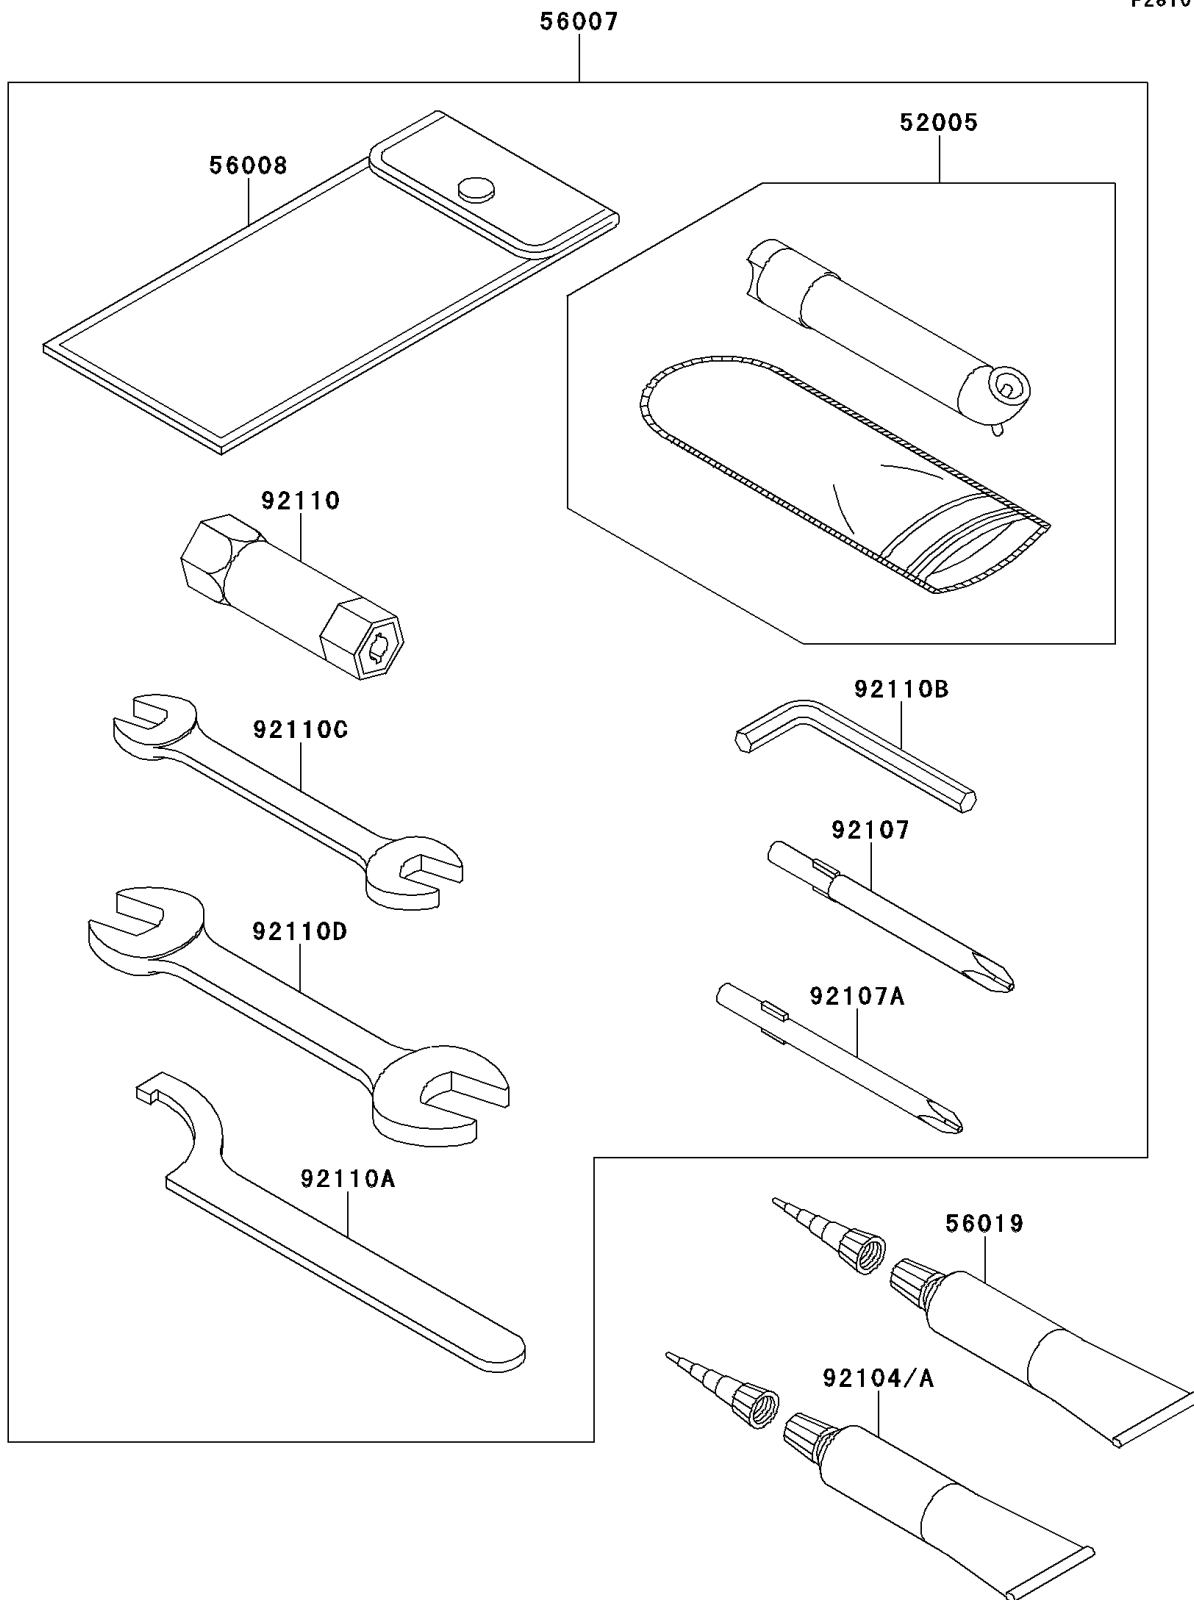

2013 BRUTE FORCE® 750 4x4i PARTS DIAGRAM

Owner's Tools

F2810

2013 BRUTE FORCE® 750 4x4i PARTS LIST

Owner's Tools

| ITEM NAME | PART NUMBER | QUANTITY |
|---|-------------|----------|
| GAUGE,AIR (Ref # 52005) | 52005-1082 | 1 |
| TOOL-KIT (Ref # 56007) | 56007-0014 | 1 |
| BAG,TOOL (Ref # 56008) | 56008-1007 | 1 |
| GASKET-LIQUID,TB1211,WHITE (Ref # 56019) | 56019-120 | 1 |
| GASKET-LIQUID,TB1211F,CLEAR (Ref # 92104) | 92104-0004 | 1 |
| GASKET-LIQUID,TB1216,GRAY (Ref # 92104A) | 92104-1063 | 1 |
| TOOL-DRIVER,#3PHILLIPS (Ref # 92107) | 92107-005 | 1 |
| TOOL-DRIVER,#2PHILLIPS (Ref # 92107A) | 92107-1053 | 1 |
| TOOL-WRENCH,BOX,16MM (Ref # 92110) | 92110-1116 | 1 |
| TOOL-WRENCH,HOOK (Ref # 92110A) | 92110-1129 | 1 |
| TOOL-WRENCH,ALLEN,3MM (Ref # 92110B) | 92110-1140 | 1 |
| TOOL-WRENCH,OPEN END,10X12 (Ref # 92110C) | 92110-1152 | 1 |
| TOOL-WRENCH,OPEN END,14X17 (Ref # 92110D) | 92110-1153 | 1 |