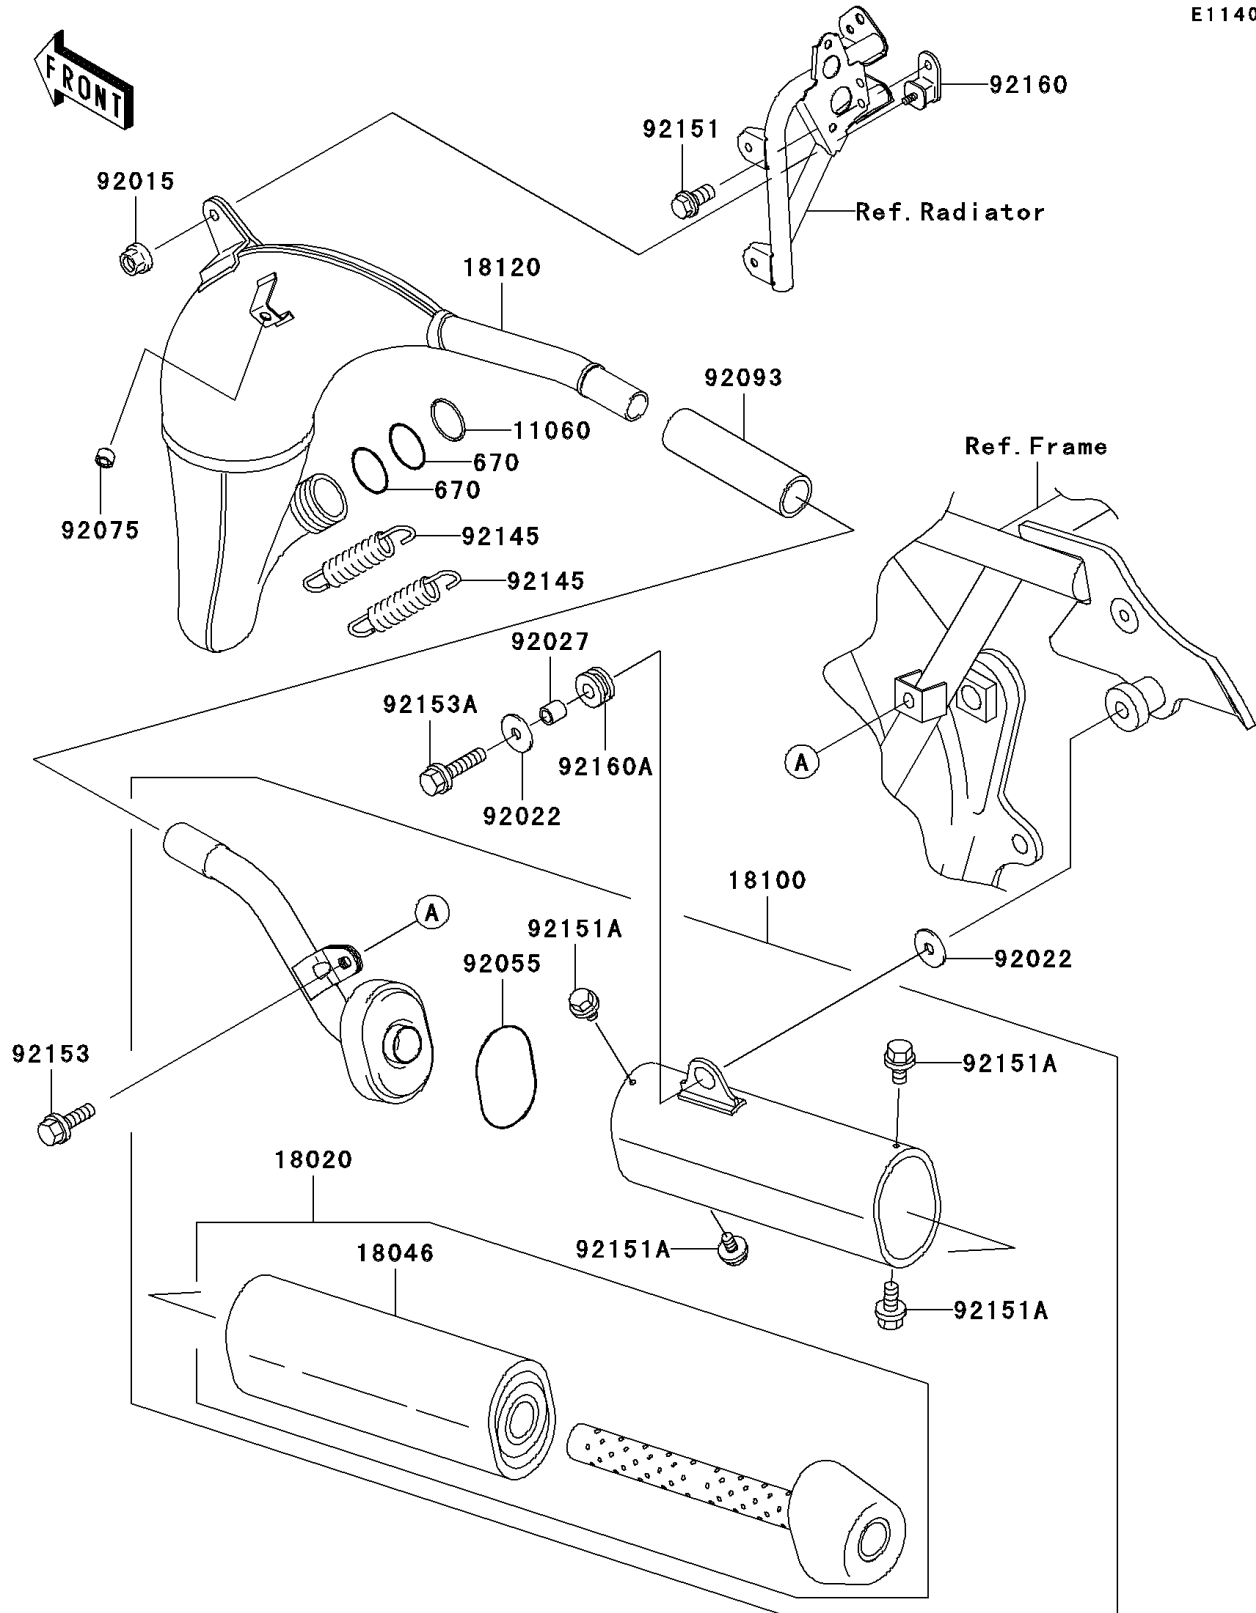

2007 KX100 PARTS DIAGRAM

Muffler(s)

E1140

2007 KX100 PARTS LIST

Muffler(s)

ITEM NAME	PART NUMBER	QUANTITY
O RING (Ref # 670)	670E3034	1
GASKET,EXHAUST HOLDER (Ref # 11060)	11060-1842	1
BAFFLE (Ref # 18020)	18020-1272	1
WOOL (Ref # 18046)	18046-1559	1
BODY-ASSY-MUFFLER (Ref # 18100)	18100-0016	1
CHAMBER-EXHAUST (Ref # 18120)	18120-1127	1
NUT,FLANGED,6MM (Ref # 92015)	92015-1078	1
WASHER,6.5X22X1.6 (Ref # 92022)	92022-237	1
COLLAR,6.8X10X10.5 (Ref # 92027)	92027-120	1
RING-O,BAFFLE PIPE (Ref # 92055)	92055-1461	1
DAMPER (Ref # 92075)	92075-1598	1
SEAL,MUFFLER JOINT (Ref # 92093)	92093-1200	1
SPRING,EXHAUST CONNECTING (Ref # 92145)	92145-1340	1
BOLT,6X12 (Ref # 92151)	92151-1133	1
BOLT,FLANGED,6X10 (Ref # 92151A)	92151-1822	1
BOLT,FLANGED WP,6X14 (Ref # 92153)	92153-1007	1
BOLT,FLANGED WP,6X25 (Ref # 92153A)	92153-1008	1
DAMPER,MUFFLER,FR (Ref # 92160)	92160-1176	1
DAMPER (Ref # 92160A)	92160-1913	1