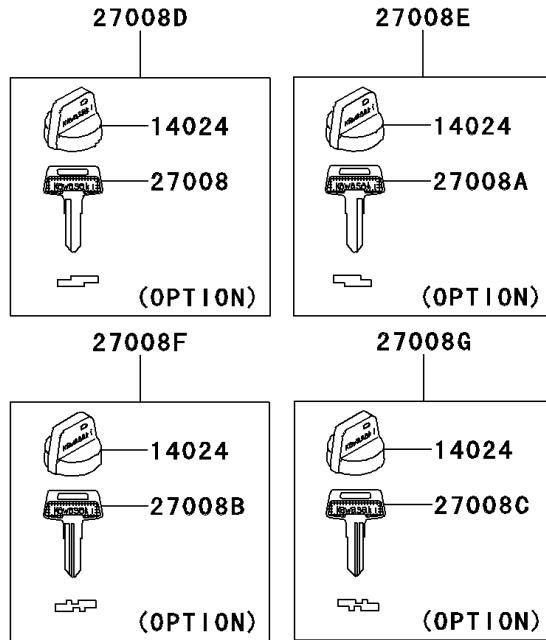

2013 BRUTE FORCE® 750 4x4i PARTS DIAGRAM

Ignition Switch

F2770

2013 BRUTE FORCE® 750 4x4i PARTS LIST

Ignition Switch

ITEM NAME	PART NUMBER	QUANTITY
SWITCH-COMP,D.C. TERMINAL (Ref # 13151)	13151-0557	1
COVER,KEY (Ref # 14024)	14024-1551	1
SWITCH-ASSY-IGNITION (Ref # 27005)	27005-0019	1
KEY-LOCK,BLANK (Ref # 27008)	27008-1041	1
KEY-LOCK,BLANK (Ref # 27008A)	27008-1042	1
KEY-LOCK,BLANK (Ref # 27008B)	27008-1043	1
KEY-LOCK,BLANK (Ref # 27008C)	27008-1044	1
KEY-LOCK,BLANK,W/COVER (Ref # 27008D)	27008-1132	1
KEY-LOCK,BLANK,W/COVER (Ref # 27008E)	27008-1133	1
KEY-LOCK,BLANK,W/COVER (Ref # 27008F)	27008-1134	1
KEY-LOCK,BLANK,W/COVER (Ref # 27008G)	27008-1135	1
NUT,IGNITION SWITCH (Ref # 92210)	92210-1109	1