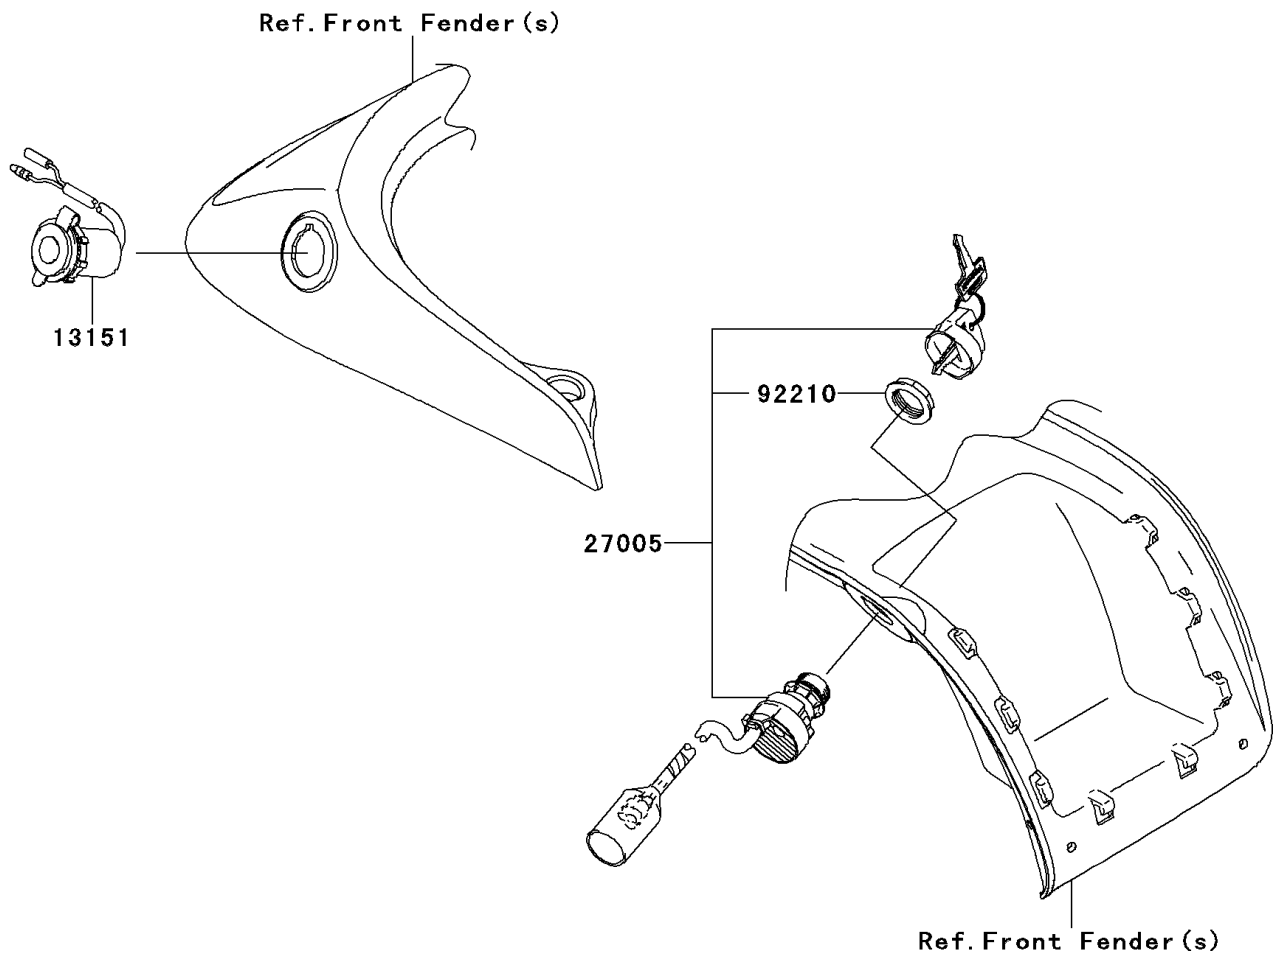

2013 BRUTE FORCE® 750 4x4i PARTS DIAGRAM

Ignition Switch

F2770

2013 BRUTE FORCE® 750 4x4i PARTS LIST

Ignition Switch

ITEM NAME	PART NUMBER	QUANTITY
SWITCH-COMP,D.C. TERMINAL (Ref # 13151)	13151-0557	1
COVER,KEY (Ref # 14024)	14024-1551	1
SWITCH-ASSY-IGNITION (Ref # 27005)	27005-0019	1
KEY-LOCK,BLANK (Ref # 27008)	27008-1041	1
KEY-LOCK,BLANK (Ref # 27008A)	27008-1042	1
KEY-LOCK,BLANK (Ref # 27008B)	27008-1043	1
KEY-LOCK,BLANK (Ref # 27008C)	27008-1044	1
KEY-LOCK,BLANK,W/COVER (Ref # 27008D)	27008-1132	1
KEY-LOCK,BLANK,W/COVER (Ref # 27008E)	27008-1133	1
KEY-LOCK,BLANK,W/COVER (Ref # 27008F)	27008-1134	1
KEY-LOCK,BLANK,W/COVER (Ref # 27008G)	27008-1135	1
NUT,IGNITION SWITCH (Ref # 92210)	92210-1109	1