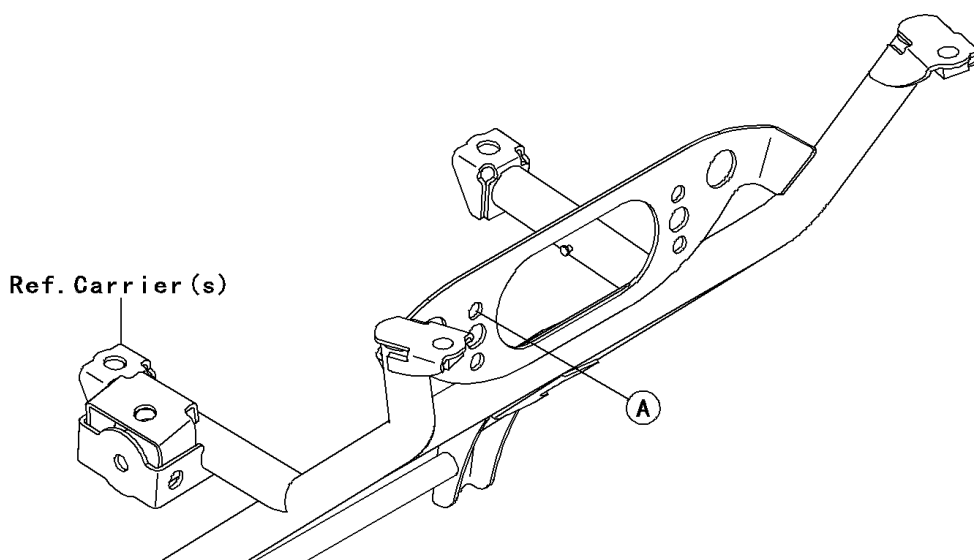

2013 BRUTE FORCE® 750 4x4i PARTS DIAGRAM

Taillight(s)

F2720

2013 BRUTE FORCE® 750 4x4i PARTS LIST

Taillight(s)

ITEM NAME	PART NUMBER	QUANTITY
SCREW-PAN-CROS,4X40 (Ref # 220)	220AA0440	1
BRACKET,TAIL LAMP (Ref # 11051)	11051-1870	1
GASKET,TAIL LAMP LENS (Ref # 11061)	11061-0055	1
LAMP-ASSY-TAIL (Ref # 23024)	23024-0302	1
LENS,TAIL LAMP (Ref # 23026)	23026-1230	1
BULB,12V 21/5W (Ref # 92069)	92069-063	1
DAMPER,TAIL LAMP (Ref # 92160)	92160-1053	1