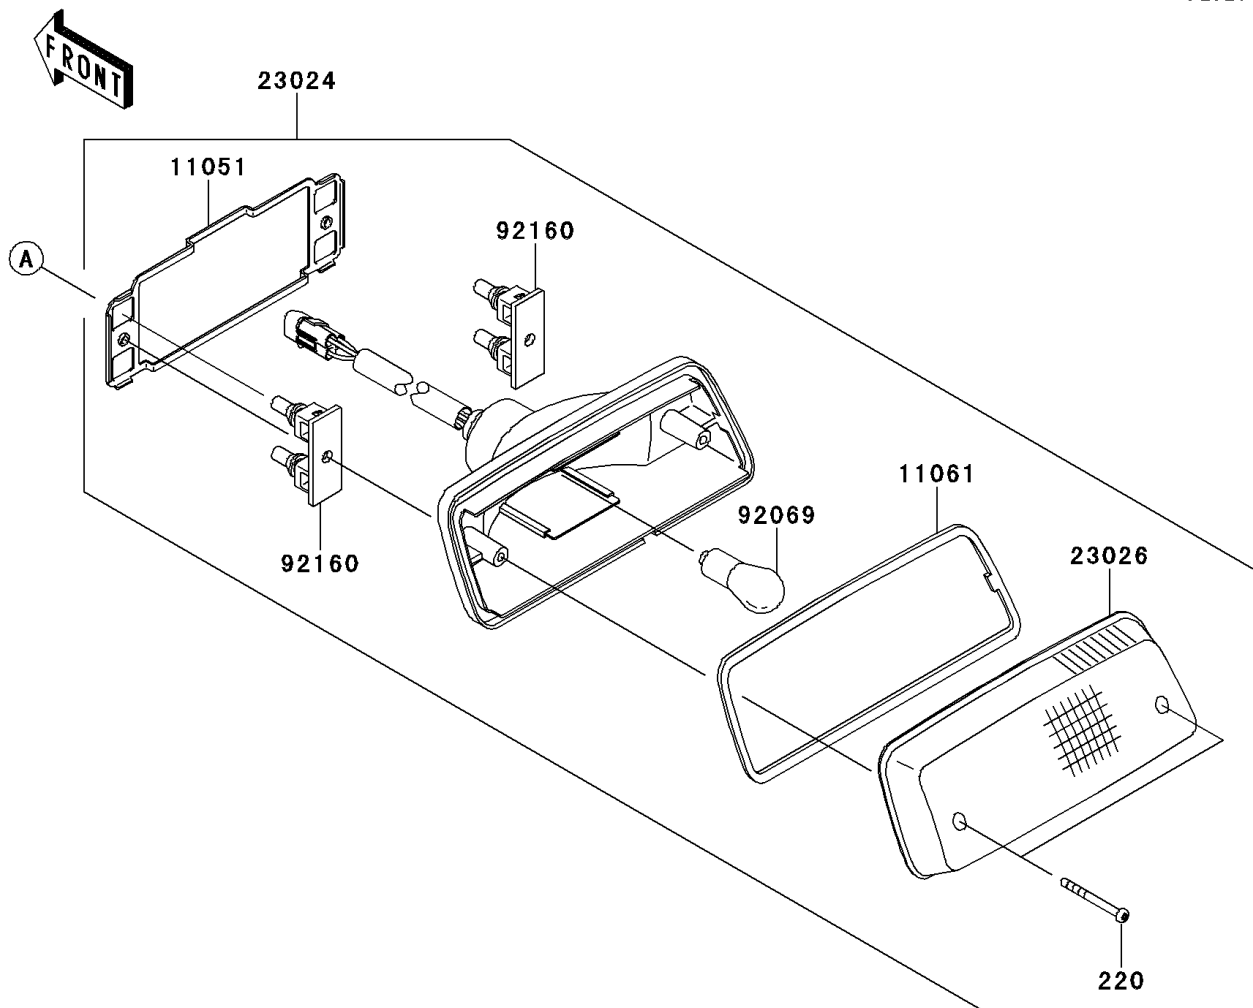

2013 BRUTE FORCE® 750 4x4i PARTS DIAGRAM

Taillight(s)

F2720

2013 BRUTE FORCE® 750 4x4i PARTS LIST

Taillight(s)

ITEM NAME	PART NUMBER	QUANTITY
SCREW-PAN-CROS,4X40 (Ref # 220)	220AA0440	1
BRACKET,TAIL LAMP (Ref # 11051)	11051-1870	1
GASKET,TAIL LAMP LENS (Ref # 11061)	11061-0055	1
LAMP-ASSY-TAIL (Ref # 23024)	23024-0302	1
LENS,TAIL LAMP (Ref # 23026)	23026-1230	1
BULB,12V 21/5W (Ref # 92069)	92069-063	1
DAMPER,TAIL LAMP (Ref # 92160)	92160-1053	1