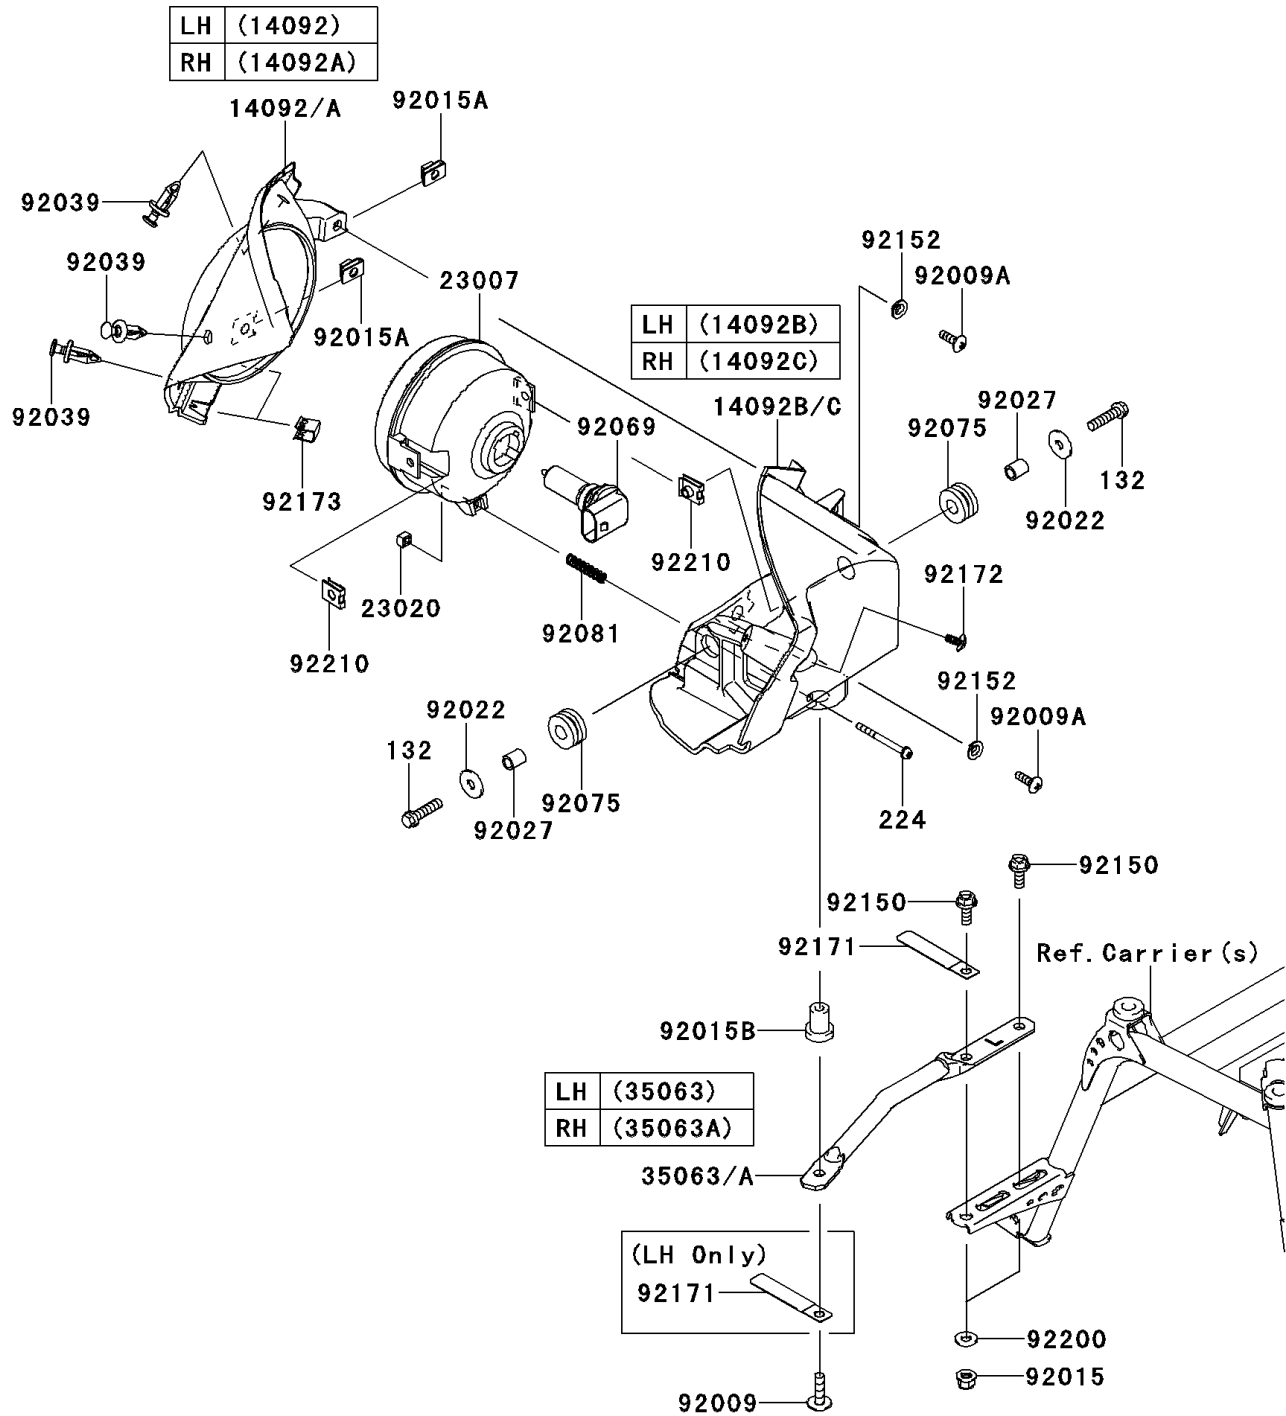

2013 BRUTE FORCE® 750 4x4i PARTS DIAGRAM

Headlight(s)

F2710

2013 BRUTE FORCE® 750 4x4i PARTS LIST

Headlight(s)

ITEM NAME	PART NUMBER	QUANTITY
BOLT-FLANGED-SMALL,6X25 (Ref # 132)	132BA0625	1
SCREW-PAN-WP-CROS,4X45 (Ref # 224)	224AA0445	1
COVER,HEAD LAMP,LH,F.BLACK (Ref # 14092)	14092-0190-6Z	1
COVER,HEAD LAMP,RH,F.BLACK (Ref # 14092A)	14092-0191-6Z	1
COVER,RR HEAD LAMP,LH (Ref # 14092B)	14092-0192	1
COVER,RR HEAD LAMP,RH (Ref # 14092C)	14092-0193	1
LENS-COMP,HEAD LAMP (Ref # 23007)	23007-0096	1
NUT,4MM,FOCUS ADJUST (Ref # 23020)	23020-018	1
STAY,HEAD LAMP,LH (Ref # 35063)	35063-0806	1
STAY,HEAD LAMP,RH (Ref # 35063A)	35063-0807	1
SCREW,6X22,BLACK (Ref # 92009)	92009-1256	1
SCREW,5X16,BLACK (Ref # 92009A)	92009-1654	1
NUT,LOCK,FLANGED,6MM (Ref # 92015)	92015-1339	1
NUT,5MM (Ref # 92015A)	92015-1627	1
NUT,RUBBER,6MM (Ref # 92015B)	92015-1692	1
WASHER,6.5X20X1.6 (Ref # 92022)	92022-125	1
COLLAR,6.8X10X12 (Ref # 92027)	92027-162	1
RIVET (Ref # 92039)	92039-1229	1
BULB,12V 35/35W (Ref # 92069)	92069-0019	1
DAMPER (Ref # 92075)	92075-1690	1
SPRING,FOCUS ADJUST (Ref # 92081)	92081-1896	1
BOLT,FLANGED,6X15 (Ref # 92150)	92150-1015	1
COLLAR (Ref # 92152)	92152-0250	1
CLAMP (Ref # 92171)	92171-0652	1
SCREW,TAPPING,5X10 (Ref # 92172)	92172-1061	1
CLAMP (Ref # 92173)	92173-0104	1
WASHER,6.5X14.5X1.5 (Ref # 92200)	92200-3775	1
NUT (Ref # 92210)	92210-1125	1