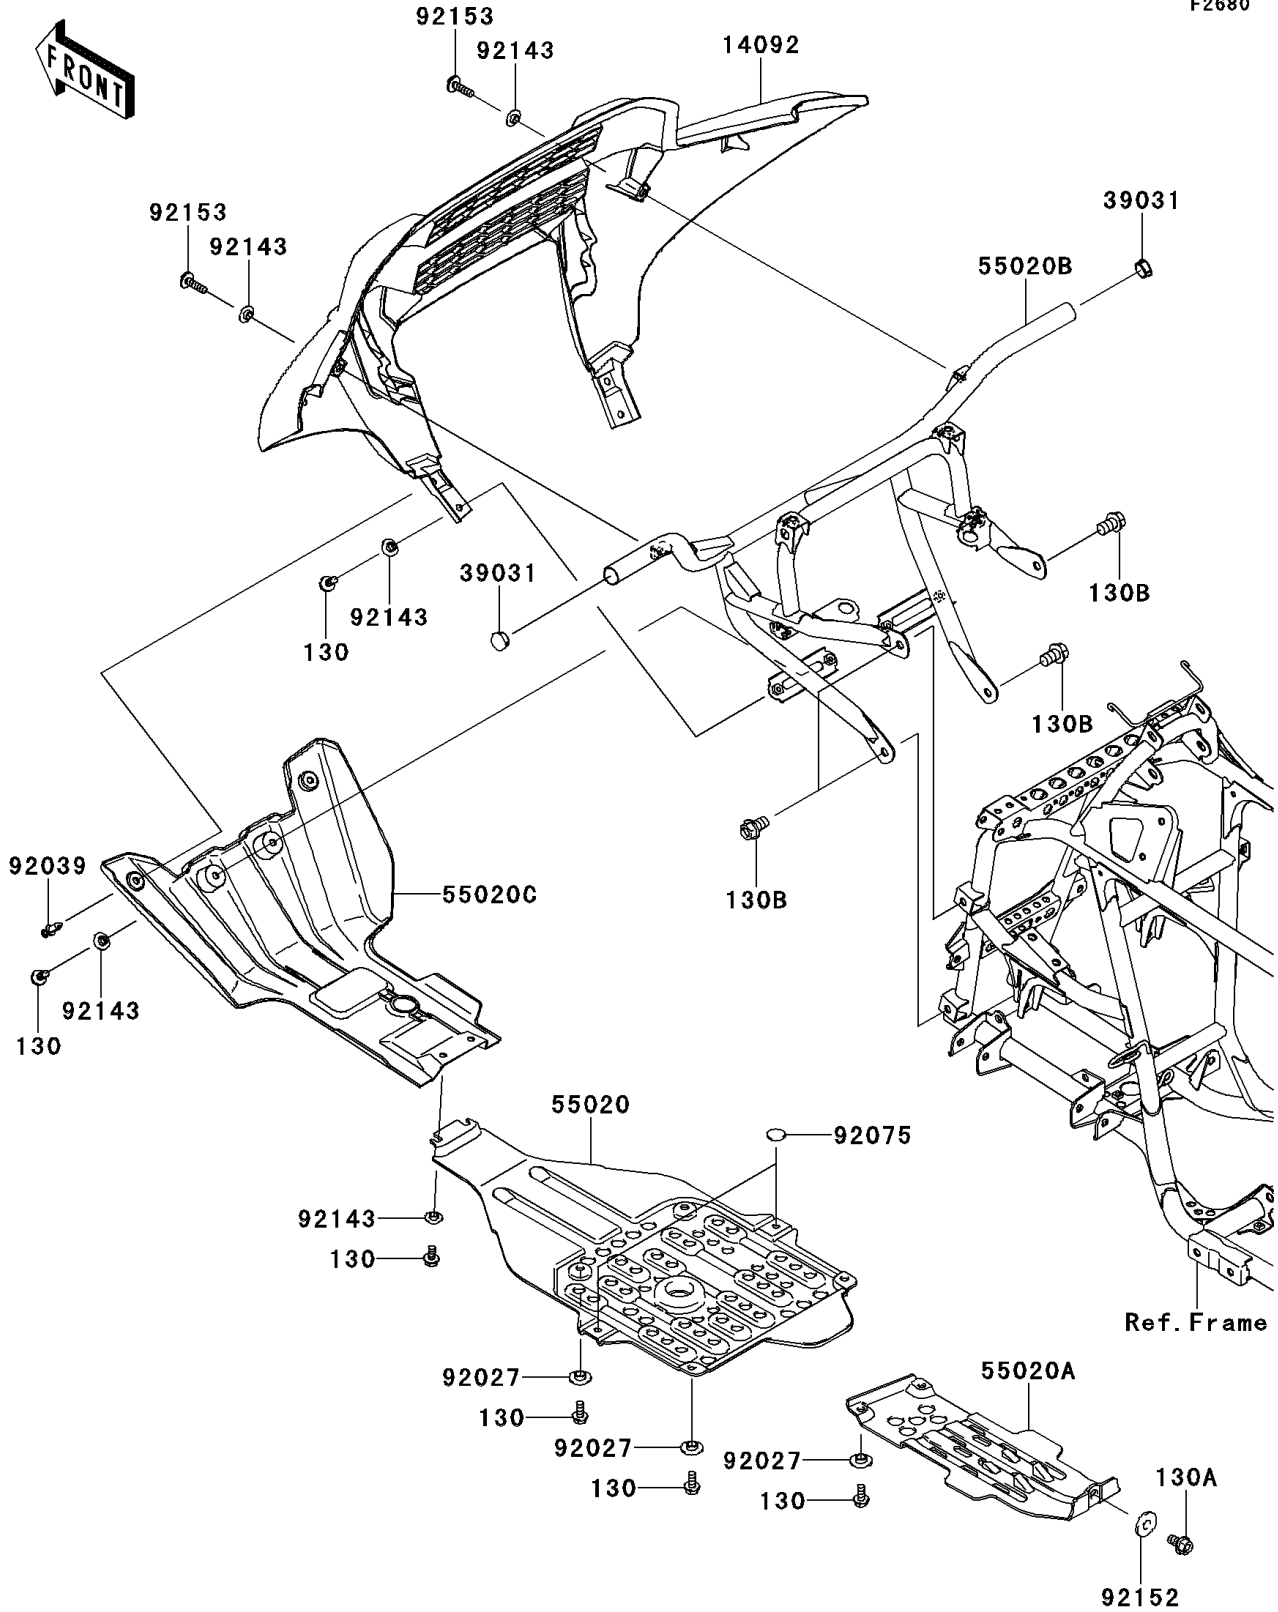

# 2014 BRUTE FORCE® 750 4x4i PARTS DIAGRAM

Guard(s)

F2680

## 2014 BRUTE FORCE® 750 4x4i PARTS LIST

Guard(s)

ITEM NAME	PART NUMBER	QUANTITY
BOLT-FLANGED,6X14 (Ref # 130)	130BA0614	12
BOLT-FLANGED,8X14 (Ref # 130A)	130BA0814	1
BOLT-FLANGED,10X16 (Ref # 130B)	130BB1016	4
COVER,BUMPER,F.BLACK (Ref # 14092)	14092-0188-6Z	1
CAP-END (Ref # 39031)	39031-0011	2
GUARD,ENGINE (Ref # 55020)	55020-0065	1
GUARD,REAR GEAR BOX (Ref # 55020A)	55020-0105	1
GUARD,FR (Ref # 55020B)	55020-0392	1
GUARD,FRONT SKID,F.BLACK (Ref # 55020C)	55020-0426-6Z	1
COLLAR,L=4.7 (Ref # 92027)	92027-1964	6
RIVET (Ref # 92039)	92039-1229	2
DAMPER,RUBBER (Ref # 92075)	92075-261	2
COLLAR (Ref # 92143)	92143-1087	8
COLLAR (Ref # 92152)	92152-0198	1
BOLT,SOCKET,6X22 (Ref # 92153)	92153-0574	2