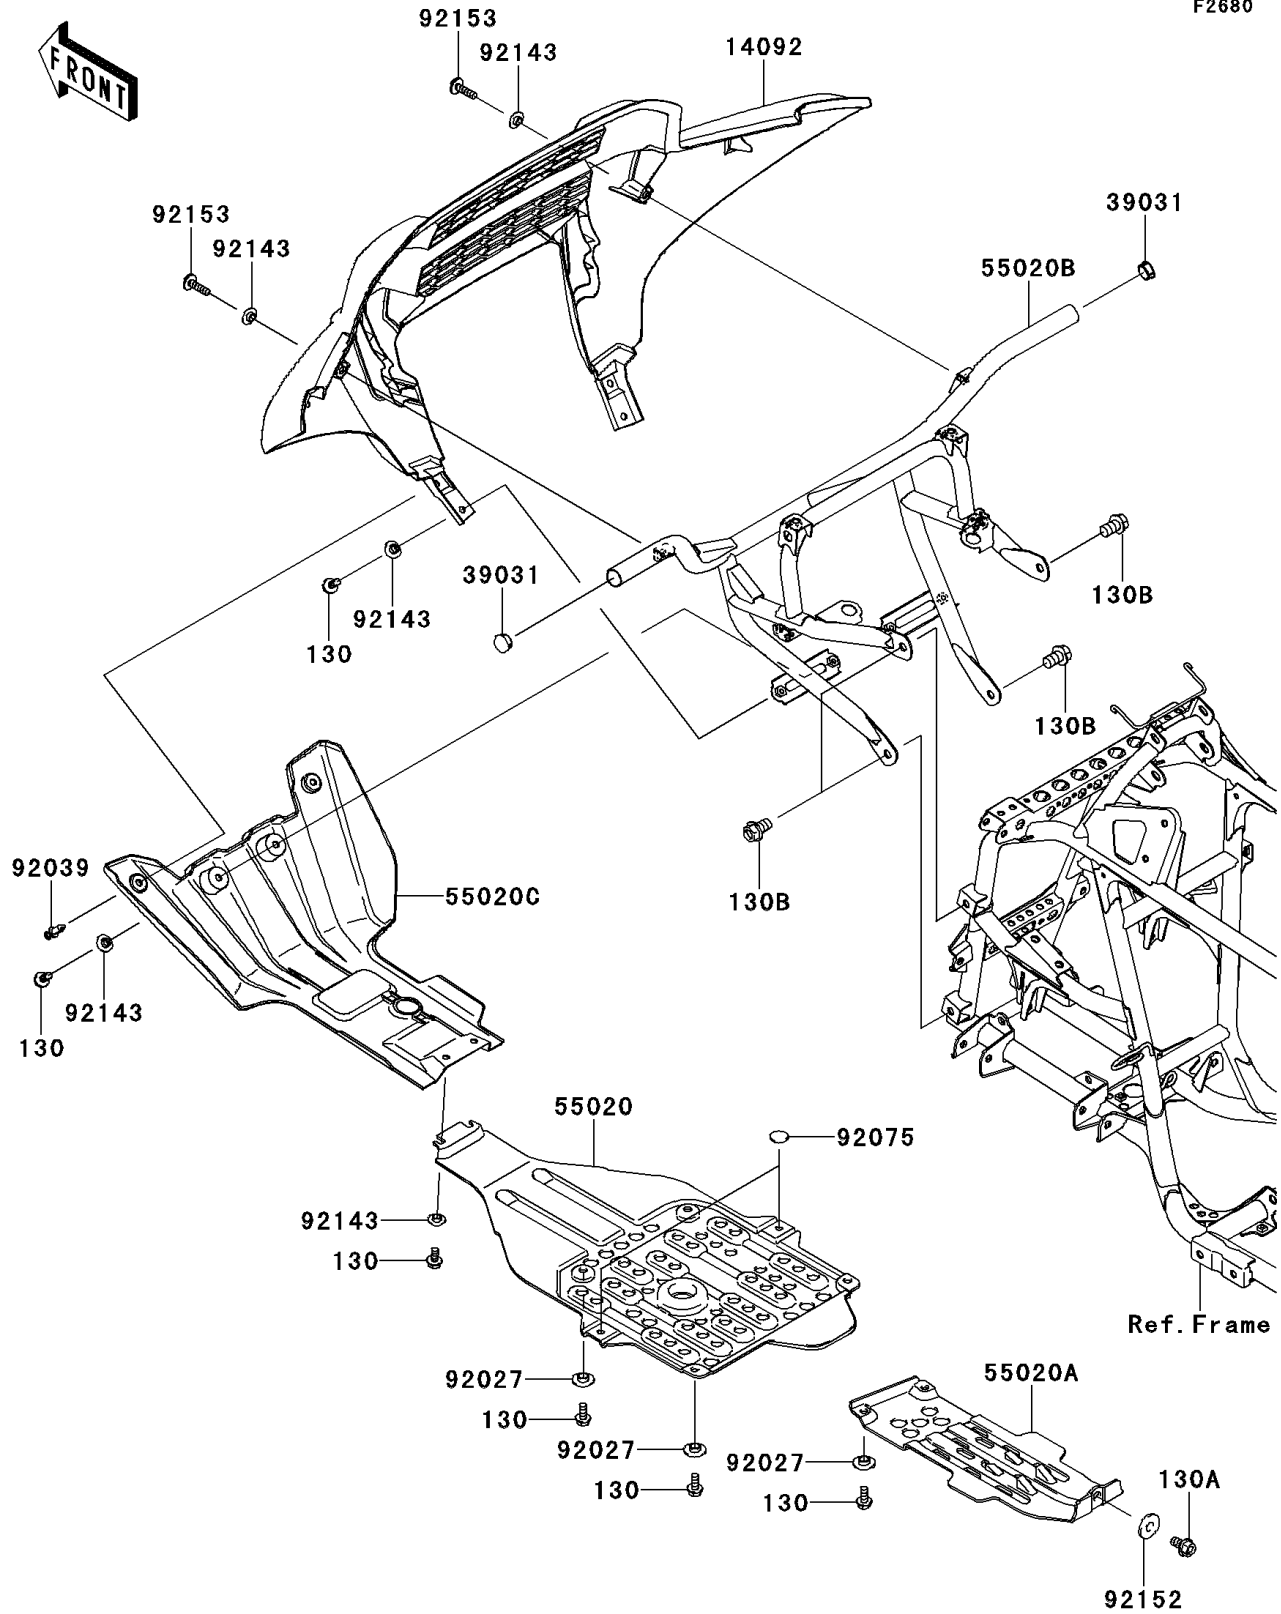

2013 BRUTE FORCE® 750 4x4i PARTS DIAGRAM

Guard(s)

F2680

2013 BRUTE FORCE® 750 4x4i PARTS LIST

Guard(s)

| ITEM NAME | PART NUMBER | QUANTITY |
|---|---------------|----------|
| BOLT-FLANGED,6X14 (Ref # 130) | 130BA0614 | 1 |
| BOLT-FLANGED,8X14 (Ref # 130A) | 130BA0814 | 1 |
| BOLT-FLANGED,10X16 (Ref # 130B) | 130BB1016 | 1 |
| COVER,BUMPER,F.BLACK (Ref # 14092) | 14092-0188-6Z | 1 |
| CAP-END (Ref # 39031) | 39031-0011 | 1 |
| GUARD,ENGINE (Ref # 55020) | 55020-0065 | 1 |
| GUARD,REAR GEAR BOX (Ref # 55020A) | 55020-0105 | 1 |
| GUARD,FR (Ref # 55020B) | 55020-0392 | 1 |
| GUARD,FRONT SKID,F.BLACK (Ref # 55020C) | 55020-0426-6Z | 1 |
| COLLAR,L=4.7 (Ref # 92027) | 92027-1964 | 1 |
| RIVET (Ref # 92039) | 92039-1229 | 1 |
| DAMPER,RUBBER (Ref # 92075) | 92075-261 | 1 |
| COLLAR (Ref # 92143) | 92143-1087 | 1 |
| COLLAR (Ref # 92152) | 92152-0198 | 1 |
| BOLT,SOCKET,6X22 (Ref # 92153) | 92153-0574 | 1 |