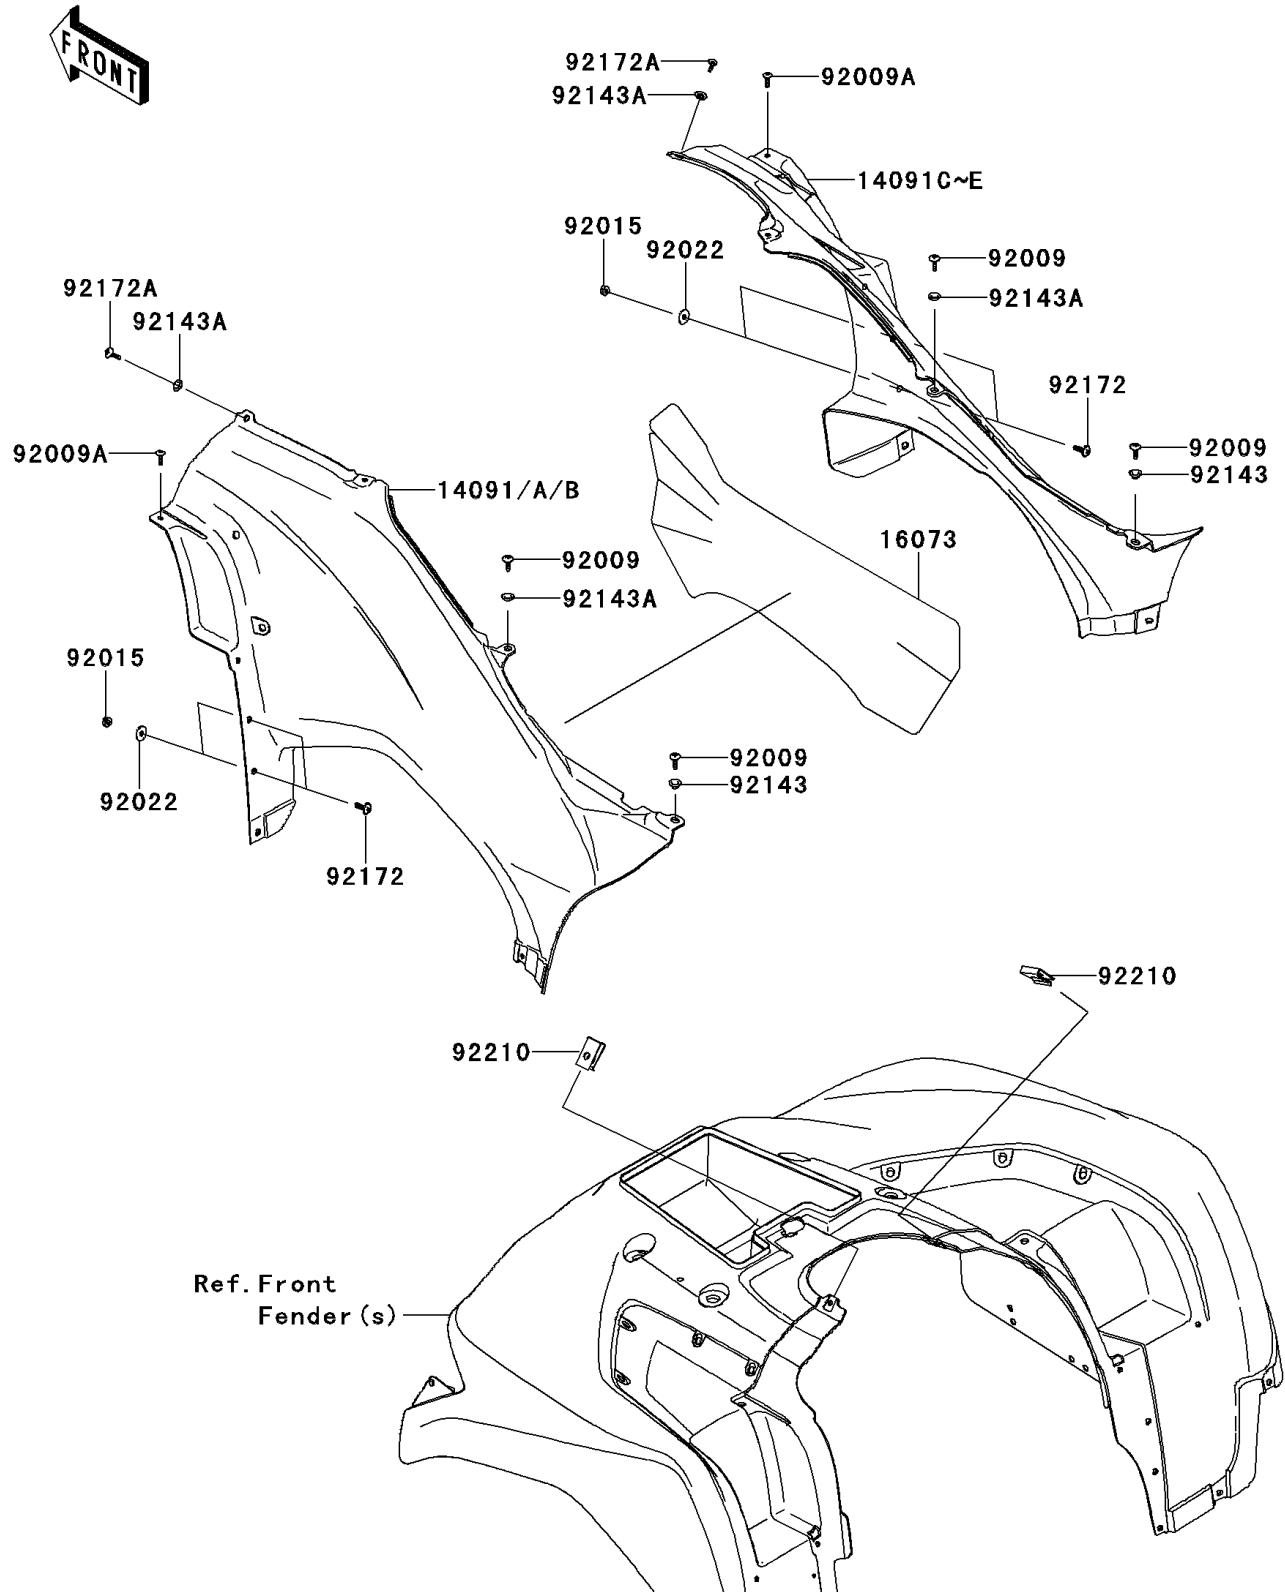

2014 BRUTE FORCE® 750 4x4i PARTS DIAGRAM

Side Covers

F2611

2014 BRUTE FORCE® 750 4x4i PARTS LIST

Side Covers

ITEM NAME	PART NUMBER	QUANTITY
COVER,SIDE,LH,B.WHITE (Ref # 14091A)	14091-0137-266	1
COVER,SIDE,RH,B.WHITE (Ref # 14091D)	14091-0138-266	1
INSULATOR,SIDE COVER,LH (Ref # 16073)	16073-0723	1
SCREW,6X16 (Ref # 92009)	92009-1621	1
SCREW,5X18 (Ref # 92009A)	92009-1655	1
NUT,LOCK,FLANGED,6MM (Ref # 92015)	92015-1603	1
WASHER,6.5X20X1.6,BLACK (Ref # 92022)	92022-1346	1
COLLAR (Ref # 92143)	92143-1057	1
COLLAR (Ref # 92143A)	92143-1087	1
SCREW,6X18 (Ref # 92172)	92172-0002	1
SCREW,TAPPING,6X20 (Ref # 92172A)	92172-0488	1
NUT,LEAF SPRING,6MM (Ref # 92210)	92210-0624	1