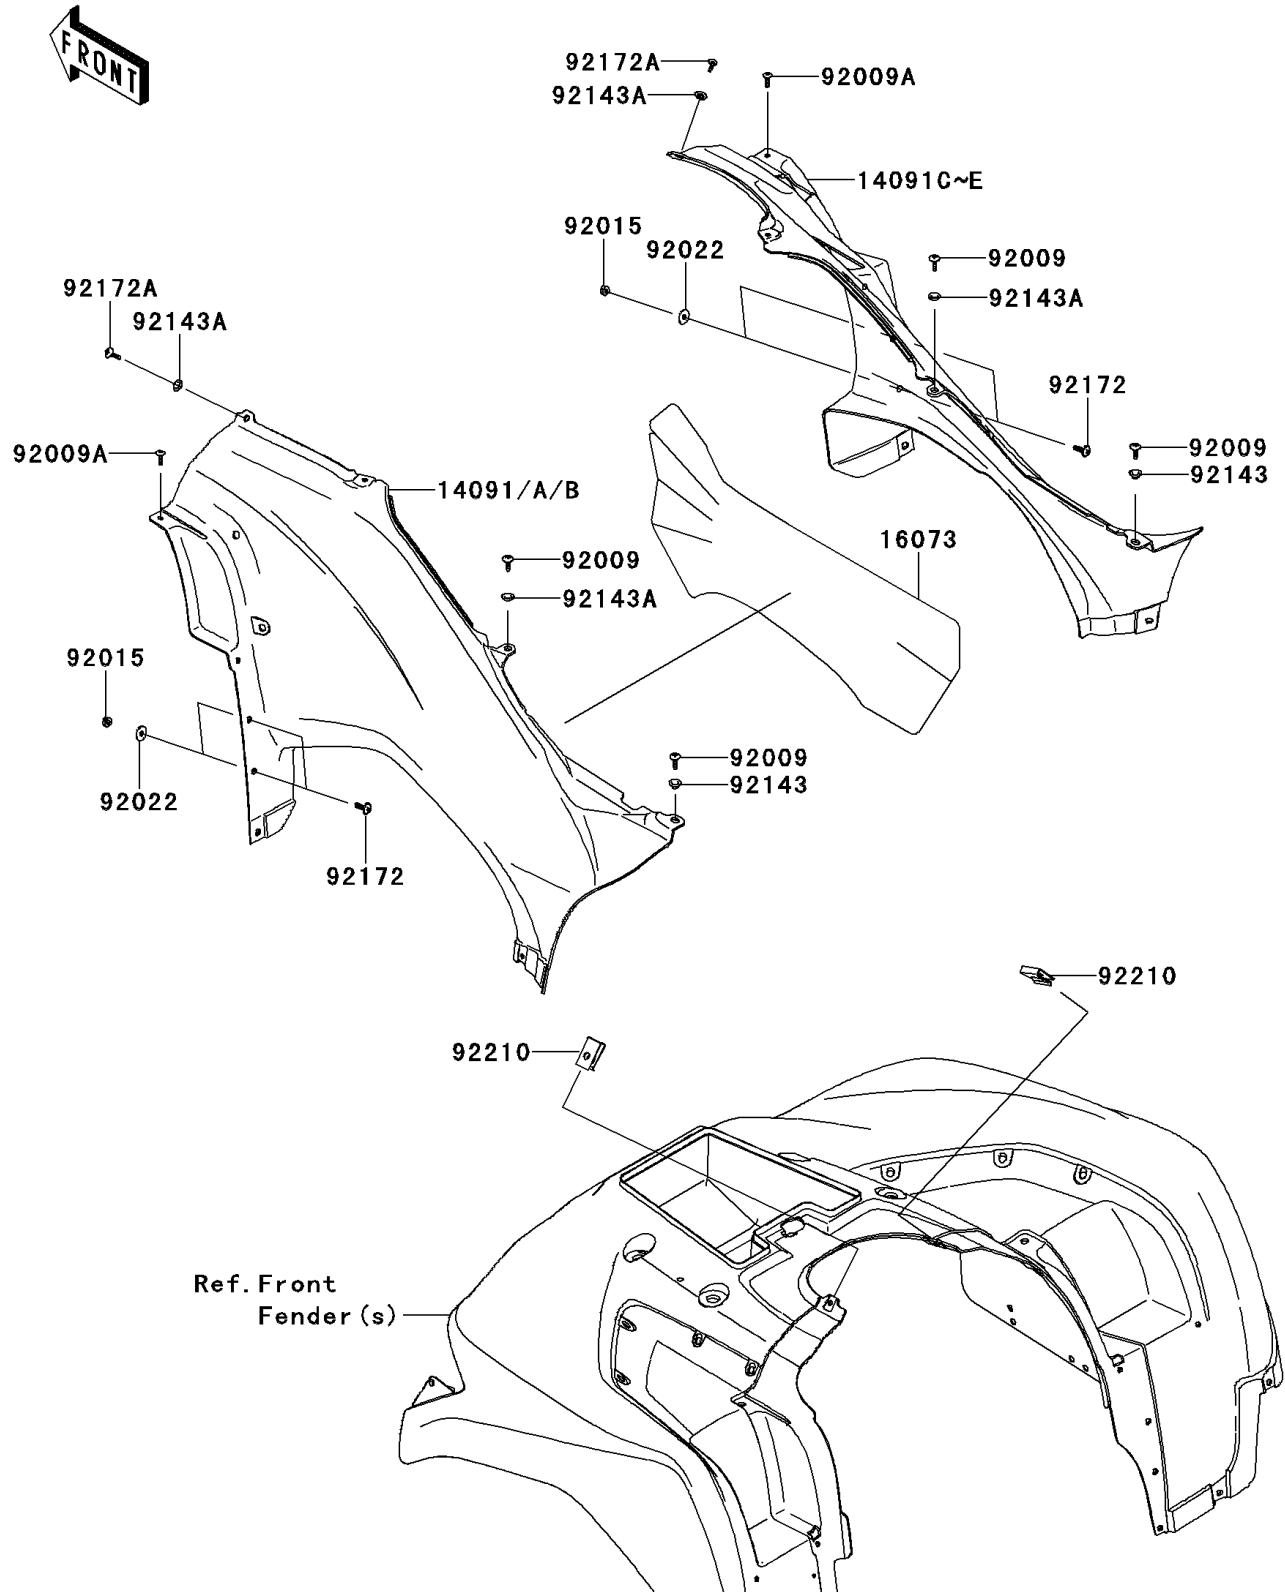

2013 BRUTE FORCE® 750 4x4i PARTS DIAGRAM

Side Covers

F2611

2013 BRUTE FORCE® 750 4x4i PARTS LIST

Side Covers

ITEM NAME	PART NUMBER	QUANTITY
COVER,SIDE,LH,S.GREEN (Ref # 14091B)	14091-0137-31R	1
COVER,SIDE,RH,S.GREEN (Ref # 14091E)	14091-0138-31R	1
INSULATOR,SIDE COVER,LH (Ref # 16073)	16073-0723	1
SCREW,6X16 (Ref # 92009)	92009-1621	1
SCREW,5X18 (Ref # 92009A)	92009-1655	1
NUT,LOCK,FLANGED,6MM (Ref # 92015)	92015-1603	1
WASHER,6.5X20X1.6,BLACK (Ref # 92022)	92022-1346	1
COLLAR (Ref # 92143)	92143-1057	1
COLLAR (Ref # 92143A)	92143-1087	1
SCREW,6X18 (Ref # 92172)	92172-0002	1
SCREW,TAPPING,6X20 (Ref # 92172A)	92172-0488	1
NUT,LEAF SPRING,6MM (Ref # 92210)	92210-0624	1