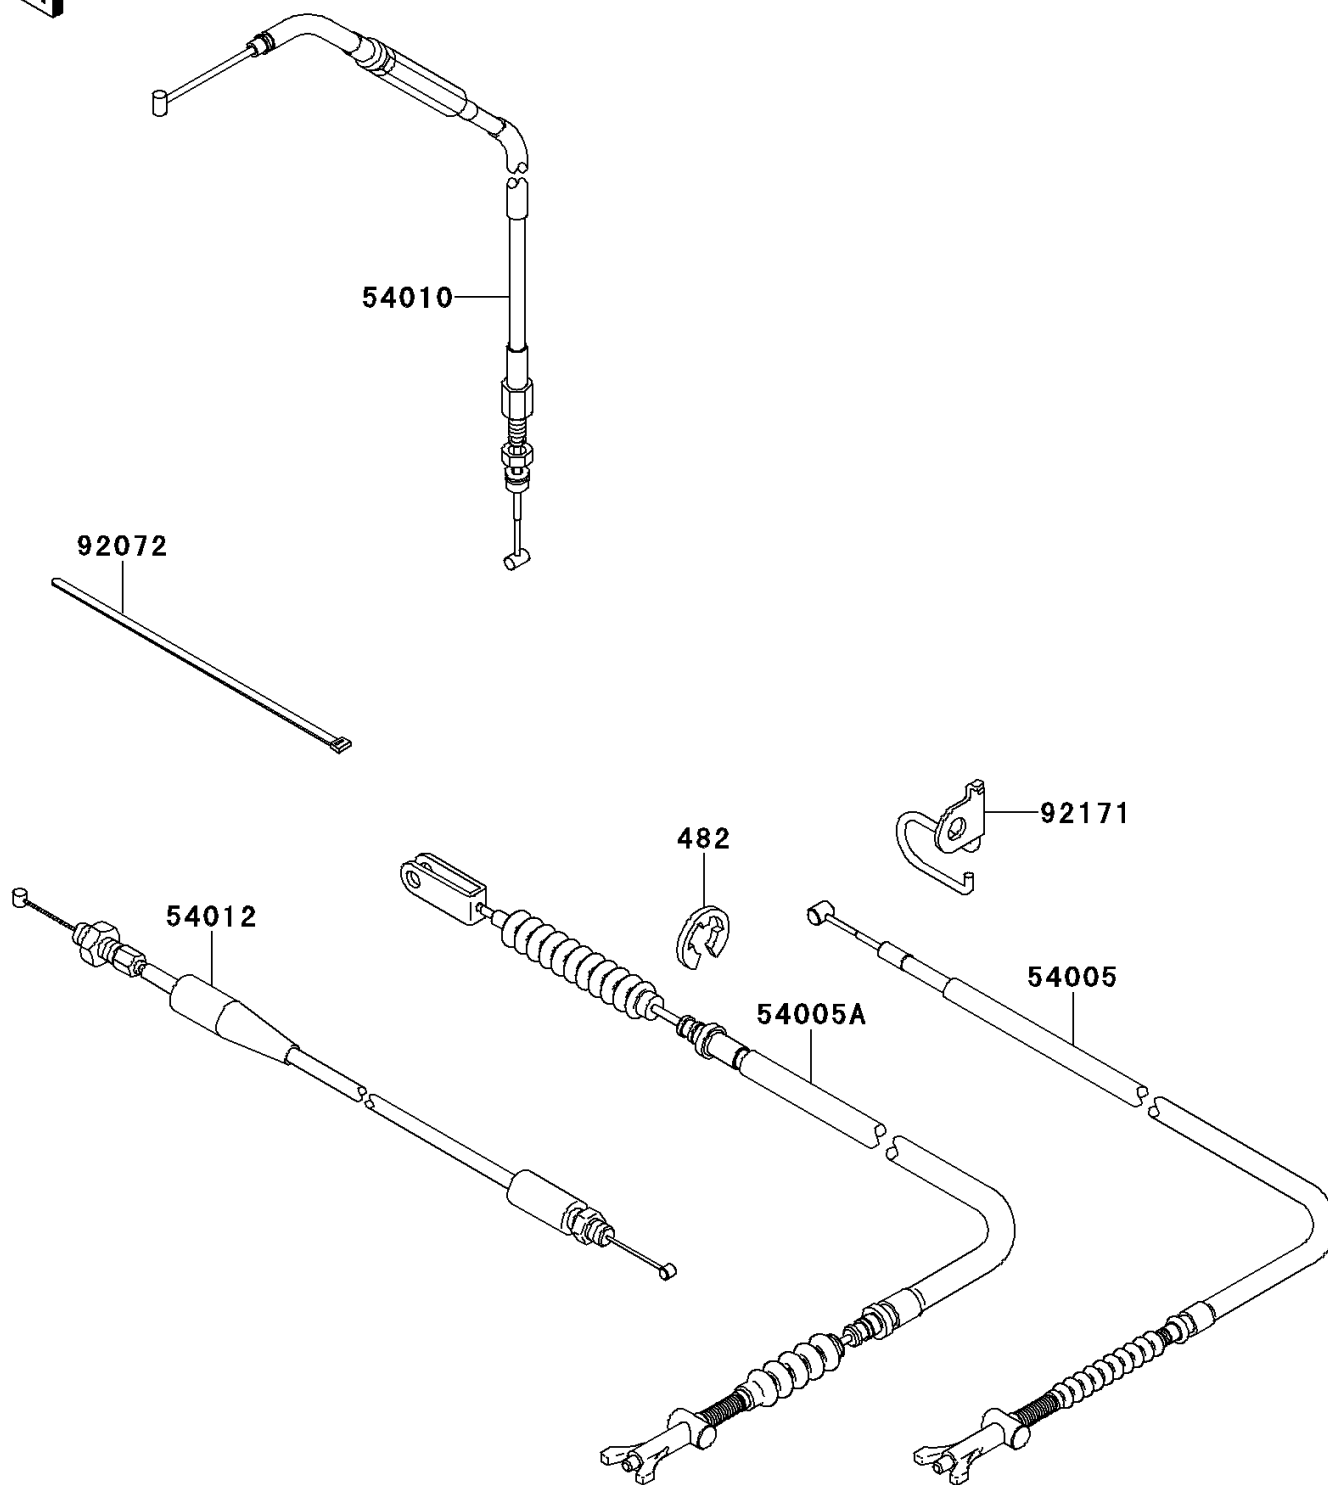

2013 BRUTE FORCE® 750 4x4i PARTS DIAGRAM

Cables

F2540

2013 BRUTE FORCE® 750 4x4i PARTS LIST

Cables

ITEM NAME	PART NUMBER	QUANTITY
CIRCLIP-TYPE-E,8MM (Ref # 482)	482EA8000	1
CABLE-BRAKE,PARKING (Ref # 54005)	54005-0017	1
CABLE-BRAKE,FOOT (Ref # 54005A)	54005-0018	1
CABLE,FRONT DIFF LOCK (Ref # 54010)	54010-0570	1
CABLE-THROTTLE (Ref # 54012)	54012-0207	1
BAND,L=188 (Ref # 92072)	92072-1239	1
CLAMP,BRAKE CABLE (Ref # 92171)	92171-0228	1