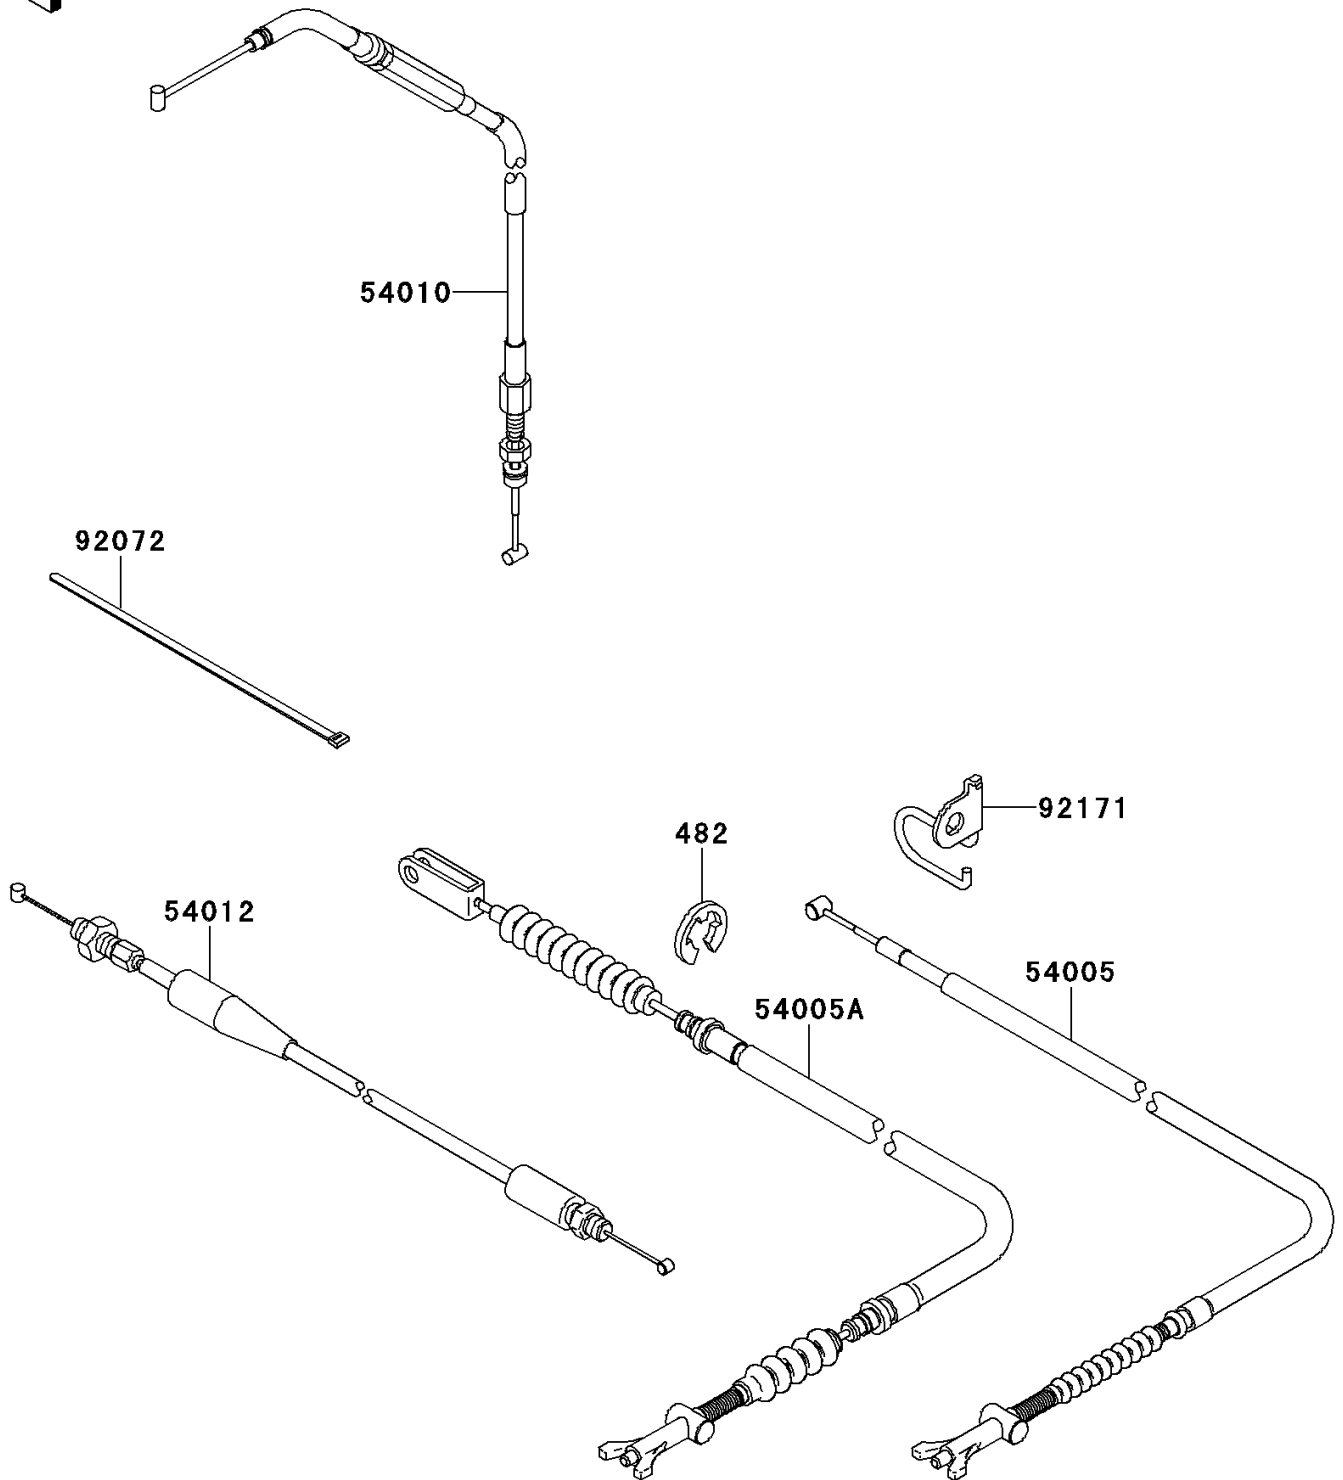

# 2013 BRUTE FORCE® 750 4x4i PARTS DIAGRAM

Cables

F2540

## 2013 BRUTE FORCE<sup>®</sup> 750 4x4i PARTS LIST

### Cables

ITEM NAME	PART NUMBER	QUANTITY
CIRCLIP-TYPE-E,8MM (Ref # 482)	482EA8000	1
CABLE-BRAKE,PARKING (Ref # 54005)	54005-0017	1
CABLE-BRAKE,FOOT (Ref # 54005A)	54005-0018	1
CABLE,FRONT DIFF LOCK (Ref # 54010)	54010-0570	1
CABLE-THROTTLE (Ref # 54012)	54012-0207	1
BAND,L=188 (Ref # 92072)	92072-1239	3
CLAMP,BRAKE CABLE (Ref # 92171)	92171-0228	1