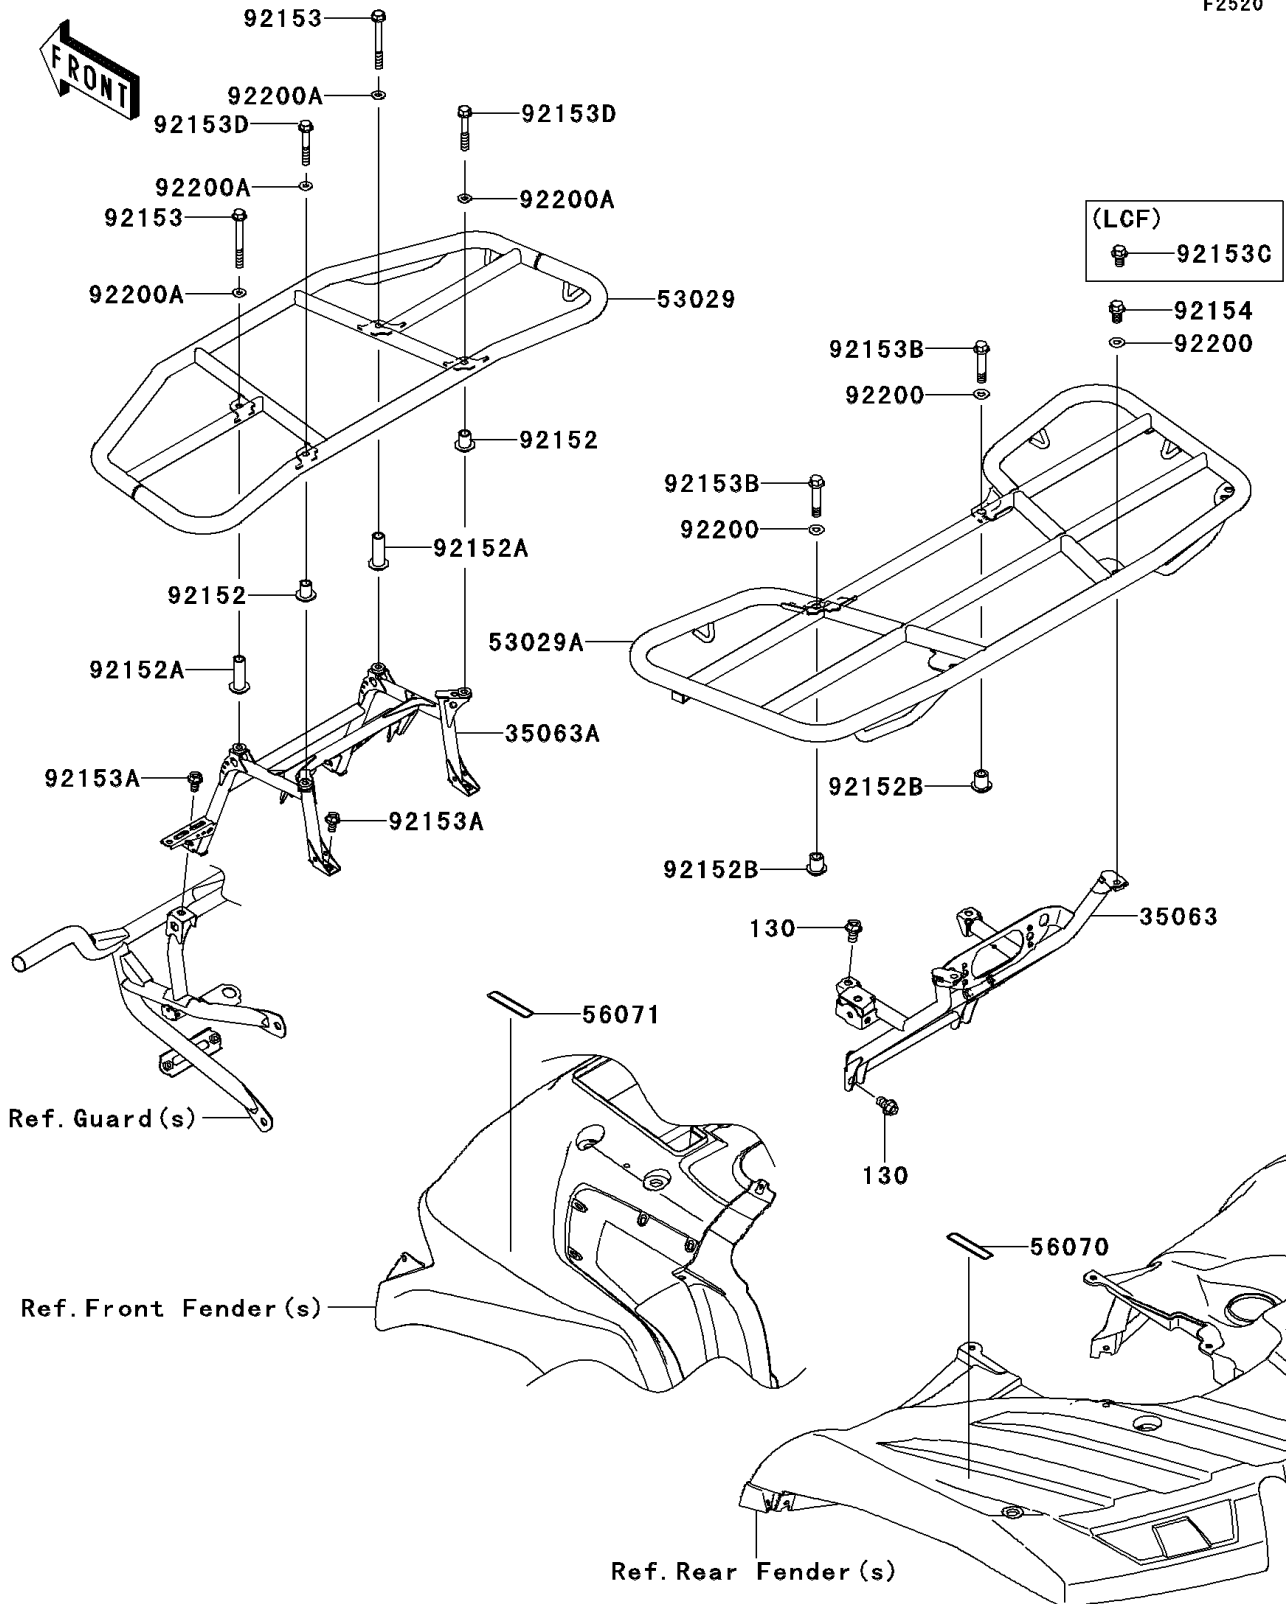

2013 BRUTE FORCE® 750 4x4i PARTS DIAGRAM

Carrier(s)

F2520

2013 BRUTE FORCE® 750 4x4i PARTS LIST

Carrier(s)

ITEM NAME	PART NUMBER	QUANTITY
BOLT-FLANGED,10X16 (Ref # 130)	130CA1016	1
STAY,RR CARRIER,T.BLACK (Ref # 35063)	35063-0809-388	1
STAY,FR CARRIER (Ref # 35063A)	35063-0826	1
CARRIER,FR,T.BLACK (Ref # 53029)	53029-0093-388	1
CARRIER,RR,T.BLACK (Ref # 53029A)	53029-0094-388	1
LABEL-WARNING,MAXIMUM LOAD (Ref # 56070)	56070-0041	1
LABEL-WARNING,MAX LOAD 40KG (Ref # 56071)	56071-0200	1
COLLAR (Ref # 92152)	92152-0823	1
COLLAR (Ref # 92152A)	92152-0896	1
COLLAR (Ref # 92152B)	92152-0897	1
BOLT,FLANGED,8X70 (Ref # 92153)	92153-0748	1
BOLT,FLANGED,8X14 (Ref # 92153A)	92153-0931	1
BOLT,FLANGED,10X44 (Ref # 92153B)	92153-1374	1
BOLT,FLANGED,8X50 (Ref # 92153D)	92153-1755	1
BOLT,FLANGED,10X16 (Ref # 92154)	92154-0916	1
WASHER,10.3X23X1.6 (Ref # 92200)	92200-0724	1
WASHER,8.5X20X1.6 (Ref # 92200A)	92200-0774	1