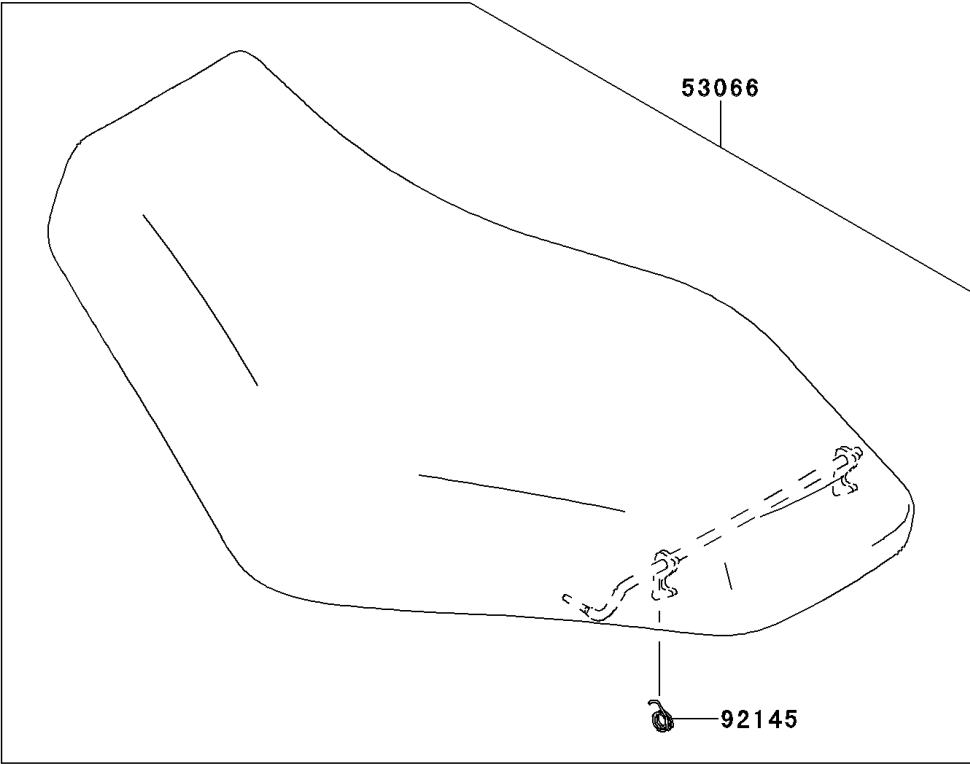

2013 BRUTE FORCE® 750 4x4i PARTS DIAGRAM

Seat

F2510

2013 BRUTE FORCE® 750 4x4i PARTS LIST

Seat

ITEM NAME	PART NUMBER	QUANTITY
BOLT-FLANGED,8X12 (Ref # 130)	130BA0812	1
BRACKET,SEAT&BATTERY BAND (Ref # 11054)	11054-1236	1
SEAT-ASSY,BLACK (Ref # 53066)	53066-0291-MA	1
SPRING,SEAT LATCH (Ref # 92145)	92145-0022	1