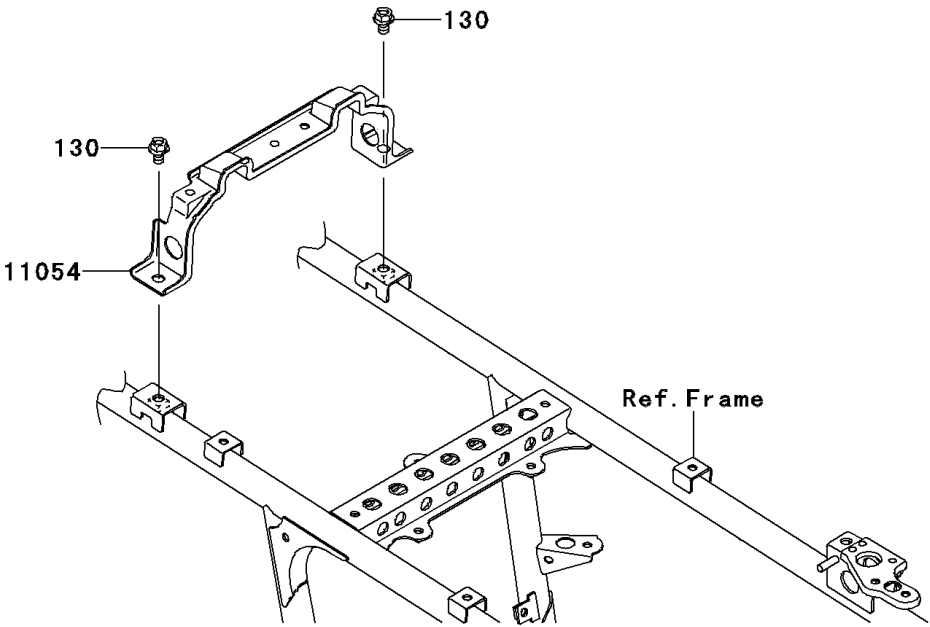

2013 BRUTE FORCE® 750 4x4i PARTS DIAGRAM

Seat

F2510

2013 BRUTE FORCE® 750 4x4i PARTS LIST

Seat

ITEM NAME	PART NUMBER	QUANTITY
BOLT-FLANGED,8X12 (Ref # 130)	130BA0812	1
BRACKET,SEAT&BATTERY BAND (Ref # 11054)	11054-1236	1
SEAT-ASSY,BLACK (Ref # 53066)	53066-0291-MA	1
SPRING,SEAT LATCH (Ref # 92145)	92145-0022	1