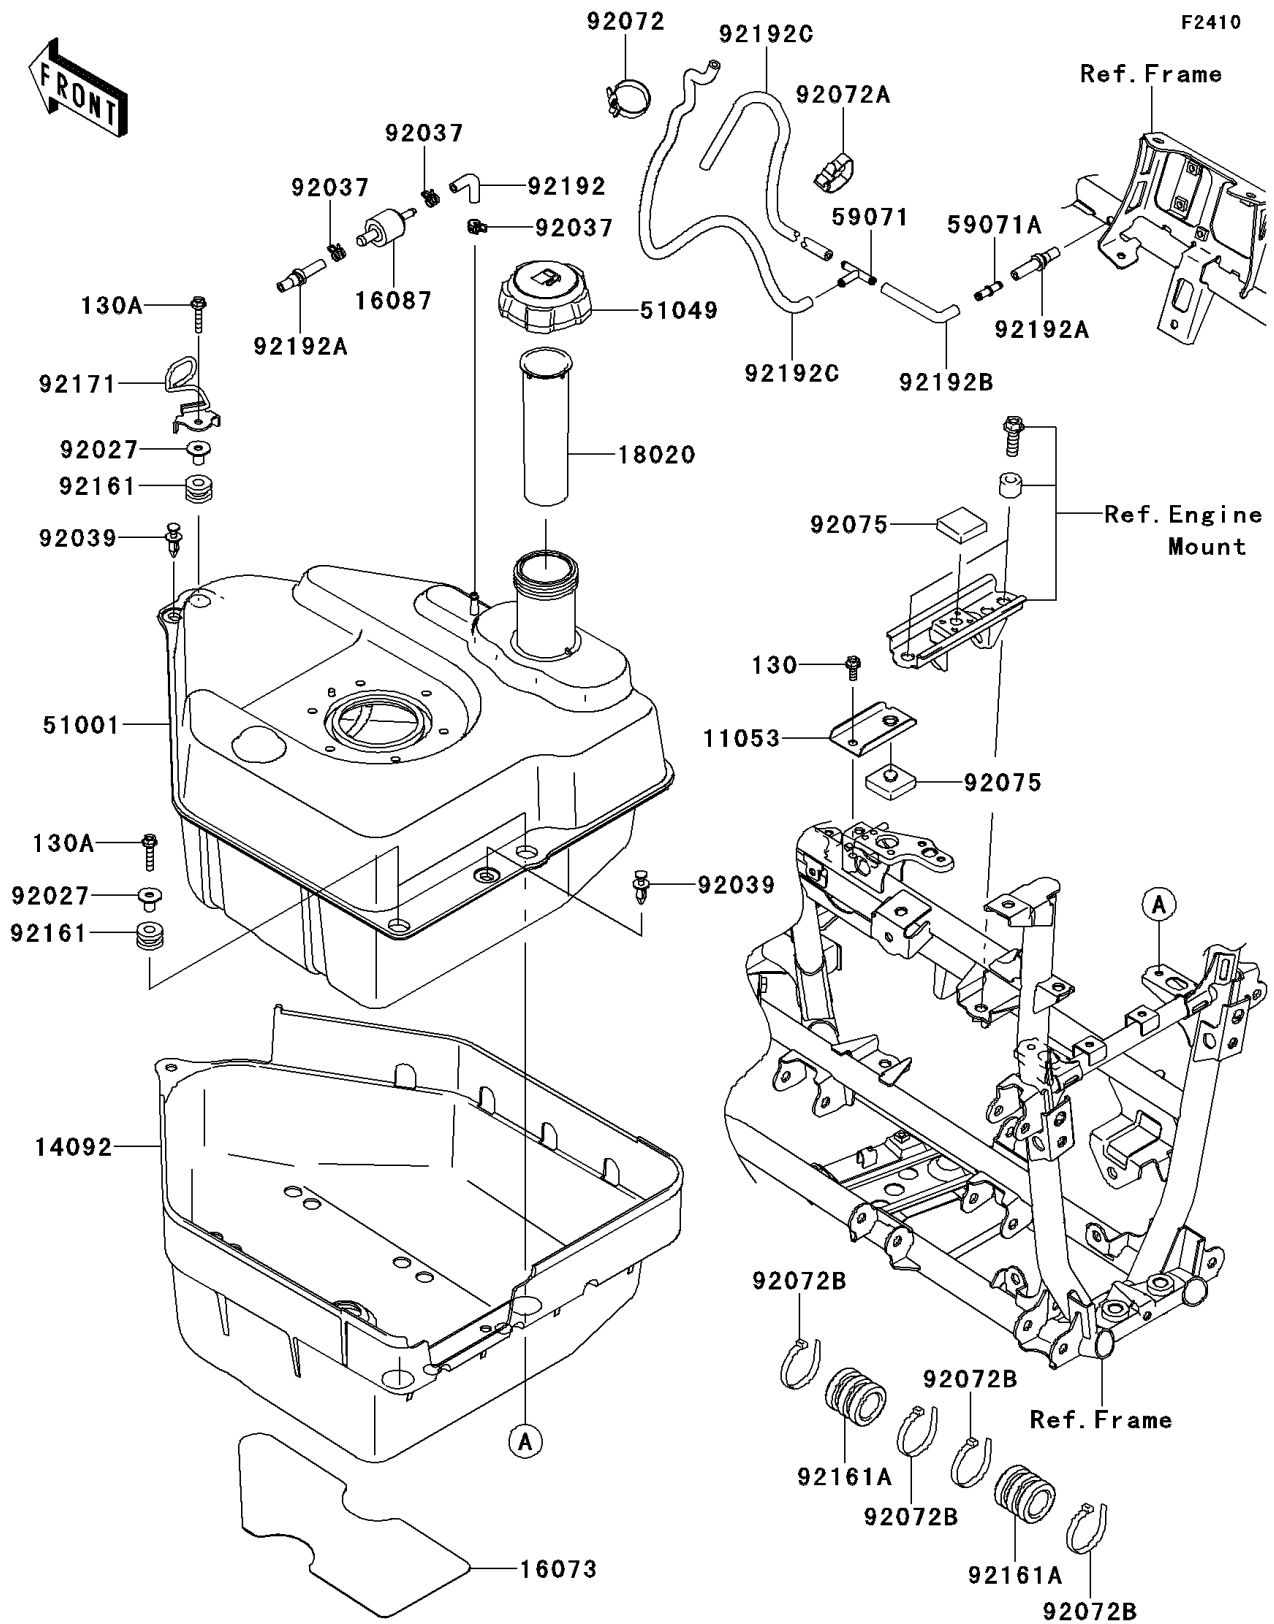

## 2013 BRUTE FORCE® 750 4x4i PARTS DIAGRAM

Fuel Tank

## 2013 BRUTE FORCE® 750 4x4i PARTS LIST

Fuel Tank

ITEM NAME	PART NUMBER	QUANTITY
BOLT-FLANGED,6X16 (Ref # 130)	130BA0616	1
BOLT-FLANGED,6X30 (Ref # 130A)	130BA0630	1
BRACKET,FUEL TANK,TOP (Ref # 11053)	11053-0936	1
COVER,FUEL TANK,LWR (Ref # 14092)	14092-0186	1
INSULATOR,FUEL TANK COVER,LWR (Ref # 16073)	16073-0034	1
VALVE-CHECK (Ref # 16087)	16087-0703	1
BAFFLE,FUEL TANK (Ref # 18020)	18020-0008	1
TANK-COMP-FUEL (Ref # 51001)	51001-0237	1
CAP-TANK,FUEL (Ref # 51049)	51049-1128	1
JOINT (Ref # 59071)	59071-3705	1
JOINT (Ref # 59071A)	59071-3717	1
COLLAR,L=16.1 (Ref # 92027)	92027-1847	1
CLAMP,TUBE (Ref # 92037)	92037-1461	1
RIVET (Ref # 92039)	92039-1229	1
BAND,L=149 (Ref # 92072)	92072-031	1
BAND,L=186 (Ref # 92072A)	92072-056	1
BAND,L=188 (Ref # 92072B)	92072-1239	1
DAMPER (Ref # 92075)	92075-1882	1
DAMPER (Ref # 92161)	92161-0106	1
DAMPER,FUEL TANK,RR (Ref # 92161A)	92161-1111	1
CLAMP,FUEL TUBE (Ref # 92171)	92171-1741	1
TUBE,FUEL TANK-CHECK VALVE (Ref # 92192)	92192-0067	1
TUBE,FRAME PIPE-CHECK VALVE (Ref # 92192A)	92192-0068	1
TUBE,5X10X80/22 (Ref # 92192B)	92192-0992	1
TUBE,5X10X470 (Ref # 92192C)	92192-0993	1