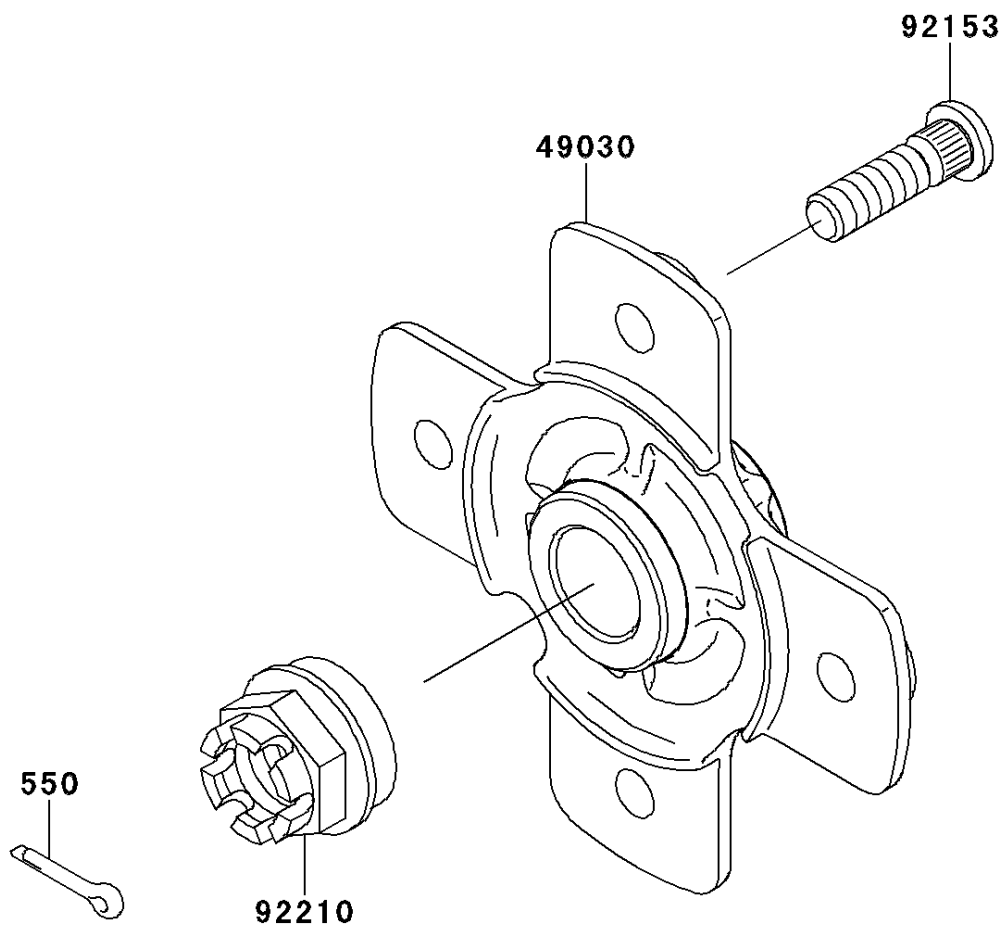

## 2014 BRUTE FORCE® 750 4x4i PARTS DIAGRAM

Rear Hub

F2240

## 2014 BRUTE FORCE® 750 4x4i PARTS LIST

Rear Hub

ITEM NAME	PART NUMBER	QUANTITY
PIN-COTTER,4.0X25 (Ref # 550)	550AA4025	1
HUB,RR (Ref # 49030)	49030-0034	1
BOLT,10X36.5 (Ref # 92153)	92153-0890	1
NUT,CASTLE,20MM (Ref # 92210)	92210-1381	1