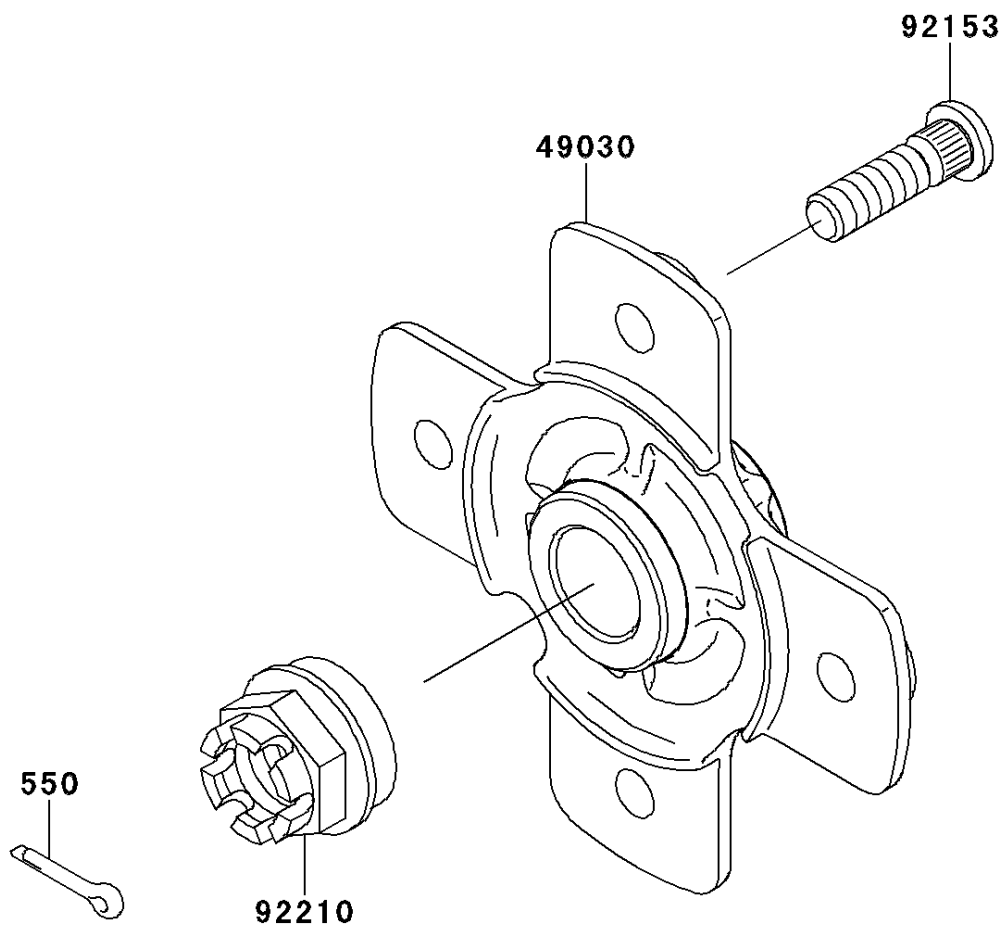

2013 BRUTE FORCE® 750 4x4i PARTS DIAGRAM

Rear Hub

F2240

2013 BRUTE FORCE® 750 4x4i PARTS LIST

Rear Hub

ITEM NAME	PART NUMBER	QUANTITY
PIN-COTTER,4.0X25 (Ref # 550)	550AA4025	1
HUB,RR (Ref # 49030)	49030-0034	1
BOLT,10X36.5 (Ref # 92153)	92153-0890	1
NUT,CASTLE,20MM (Ref # 92210)	92210-1381	1