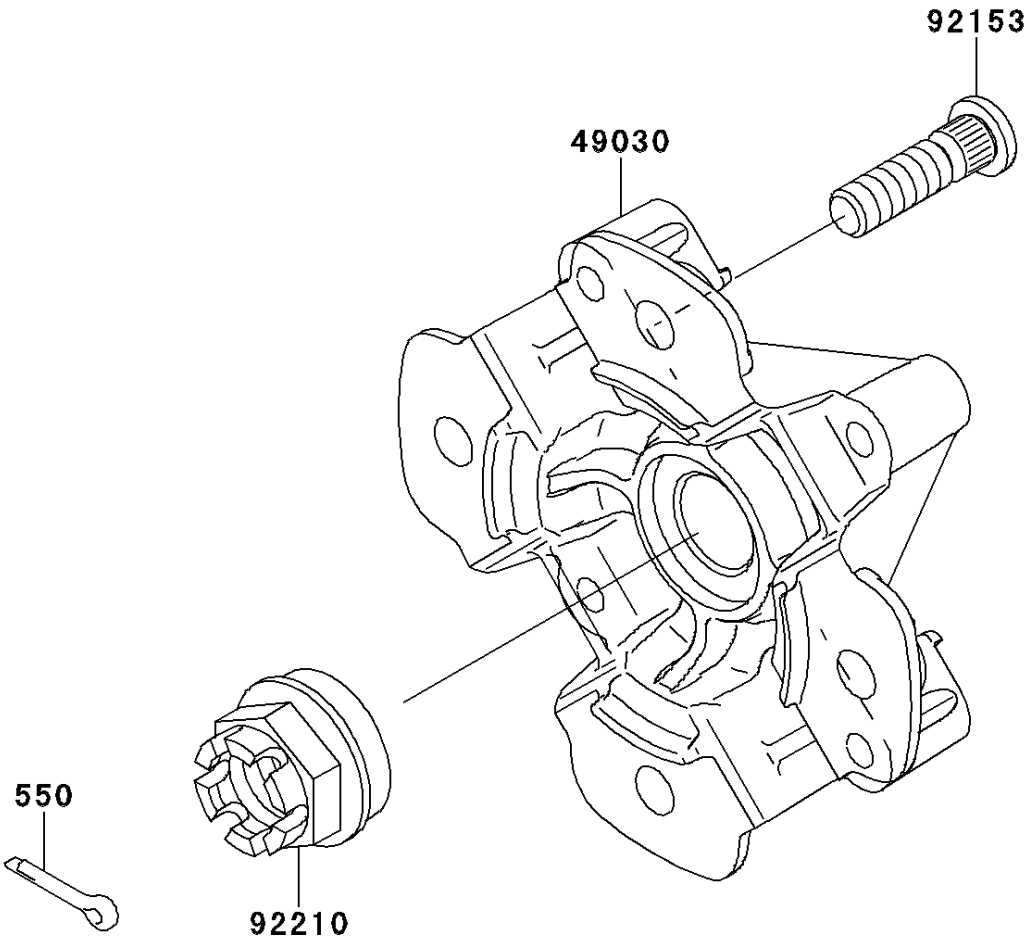

2014 BRUTE FORCE® 750 4x4i PARTS DIAGRAM

Front Hub

F2230

2014 BRUTE FORCE® 750 4x4i PARTS LIST

Front Hub

ITEM NAME	PART NUMBER	QUANTITY
PIN-COTTER,4.0X25 (Ref # 550)	550AA4025	1
HUB,FR (Ref # 49030)	49030-0032	1
BOLT,10X36.5 (Ref # 92153)	92153-0890	1
NUT,CASTLE,18MM (Ref # 92210)	92210-1349	1