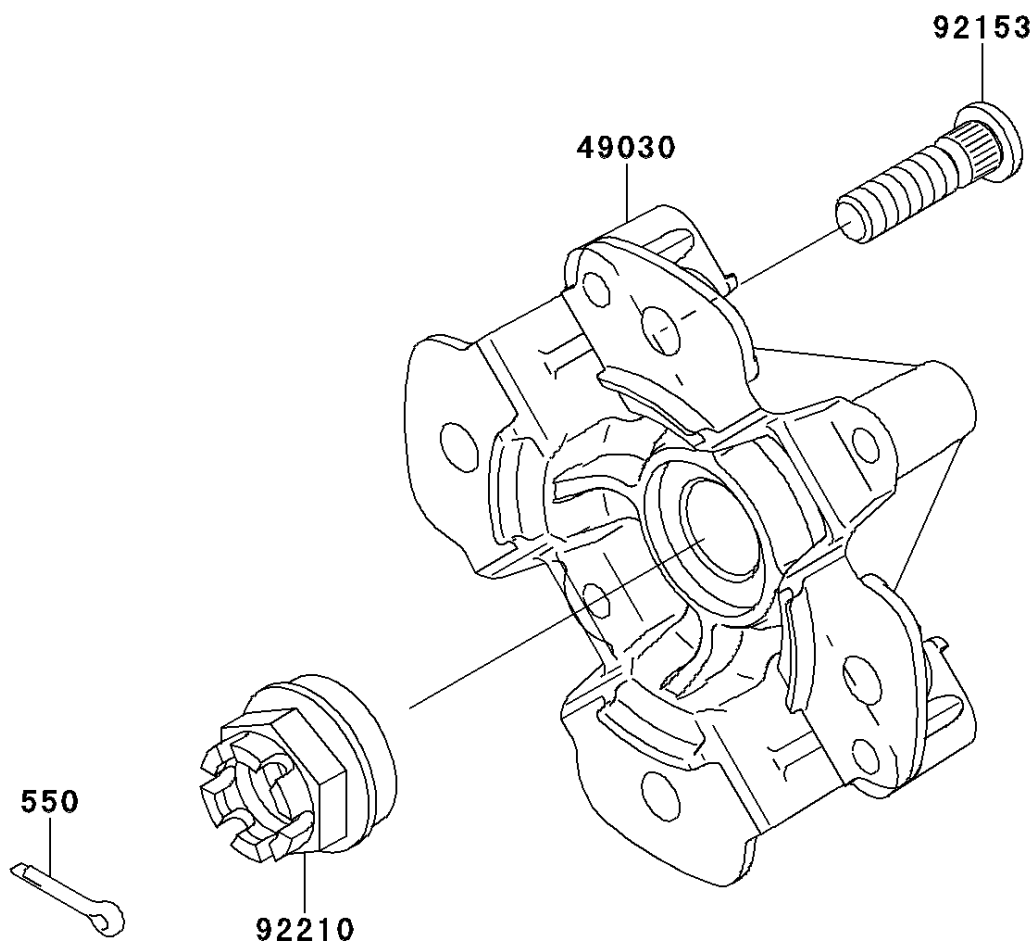

## 2013 BRUTE FORCE® 750 4x4i PARTS DIAGRAM

Front Hub

F2230

## 2013 BRUTE FORCE® 750 4x4i PARTS LIST

Front Hub

ITEM NAME	PART NUMBER	QUANTITY
PIN-COTTER,4.0X25 (Ref # 550)	550AA4025	1
HUB,FR (Ref # 49030)	49030-0032	1
BOLT,10X36.5 (Ref # 92153)	92153-0890	1
NUT,CASTLE,18MM (Ref # 92210)	92210-1349	1