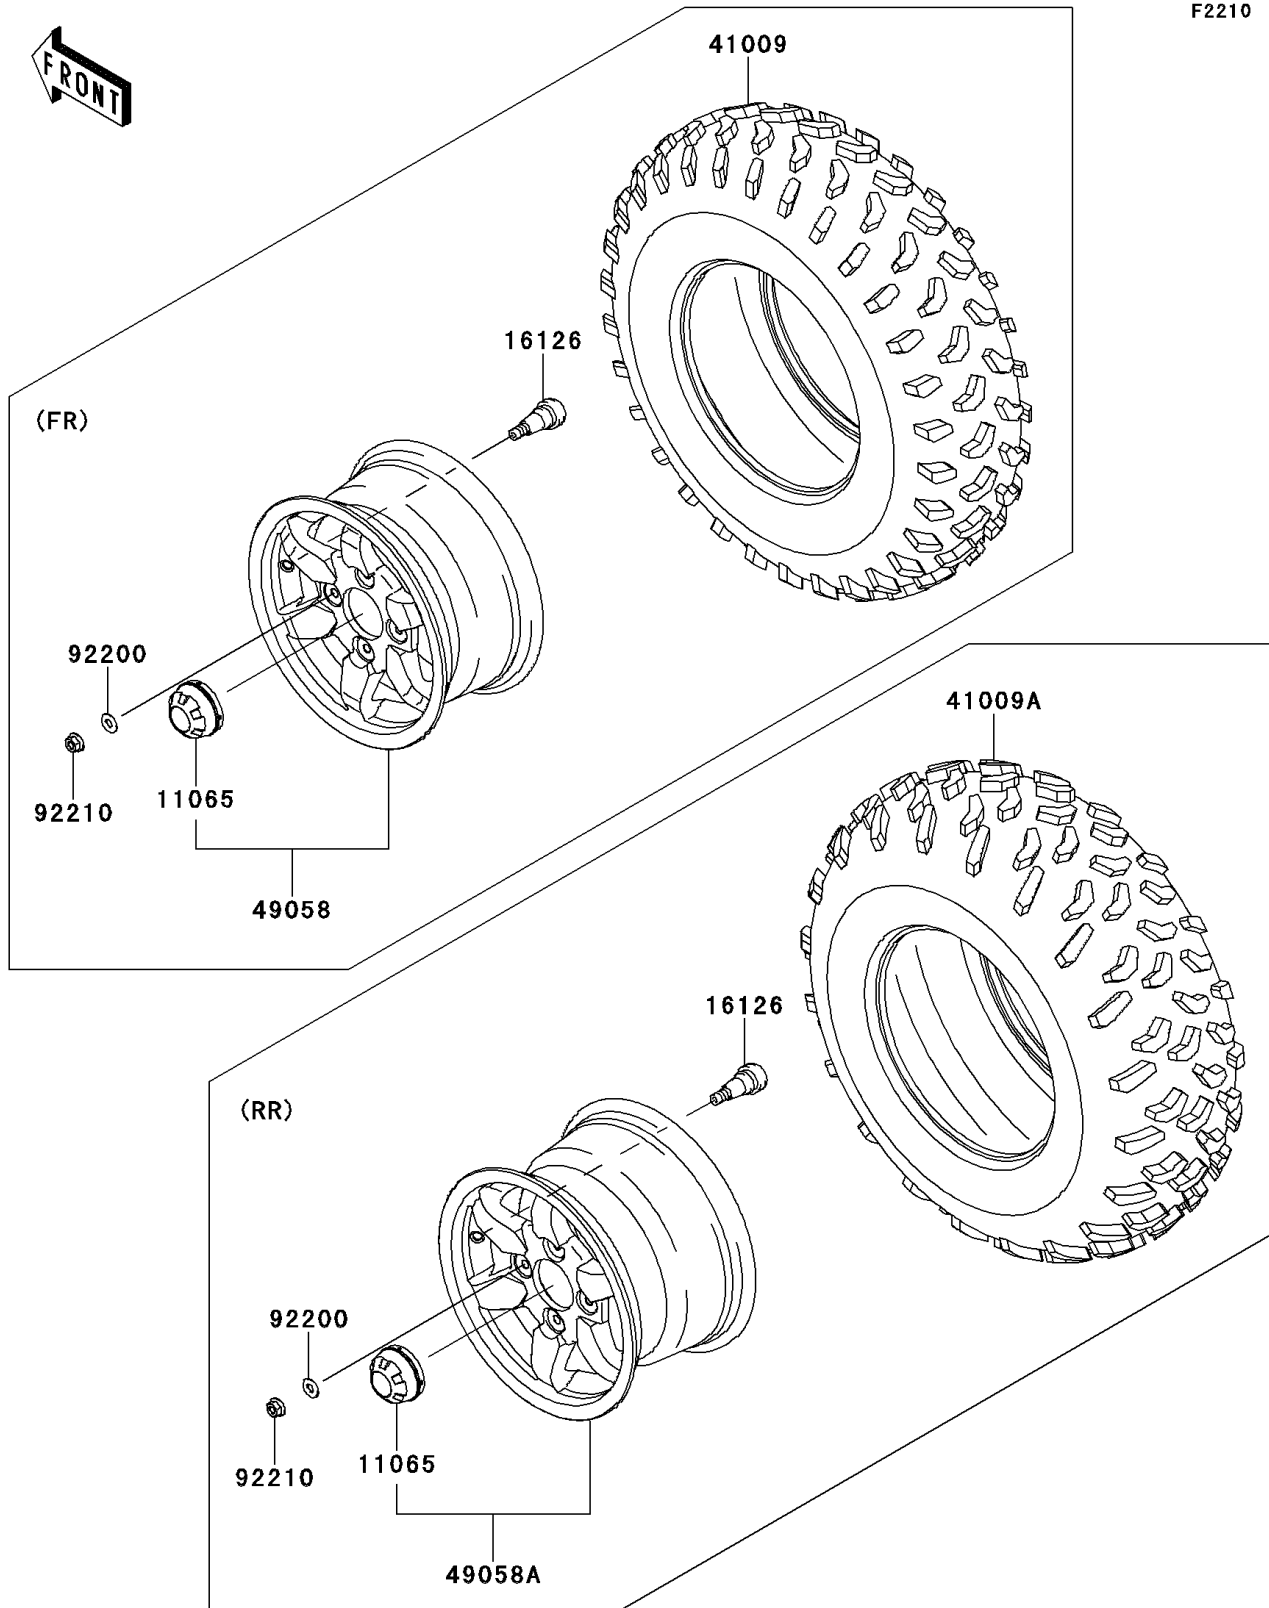

## 2013 BRUTE FORCE® 750 4x4i PARTS DIAGRAM

Wheels/Tires

F2210

## 2013 BRUTE FORCE® 750 4x4i PARTS LIST

Wheels/Tires

| ITEM NAME                                  | PART NUMBER    | QUANTITY |
|--|----------------|----------|
| CAP,WHEEL,F.S.BLACK (Ref # 11065)          | 11065-0321-397 | 1        |
| VALVE (Ref # 16126)                        | 16126-4001     | 1        |
| TIRE,FR,AT25X8-12 (Ref # 41009)            | 41009-0299     | 1        |
| TIRE,RR,AT25X10-12 (Ref # 41009A)          | 41009-0300     | 1        |
| WHEEL,FR,12X6.0AT,F.S.BLACK (Ref # 49058)  | 49058-0120-397 | 1        |
| WHEEL,RR,12X7.5AT,F.S.BLACK (Ref # 49058A) | 49058-0122-397 | 1        |
| WASHER,10.5X25X1.6 (Ref # 92200)           | 92200-1595     | 1        |
| NUT,FLANGED,10MM (Ref # 92210)             | 92210-1325     | 1        |