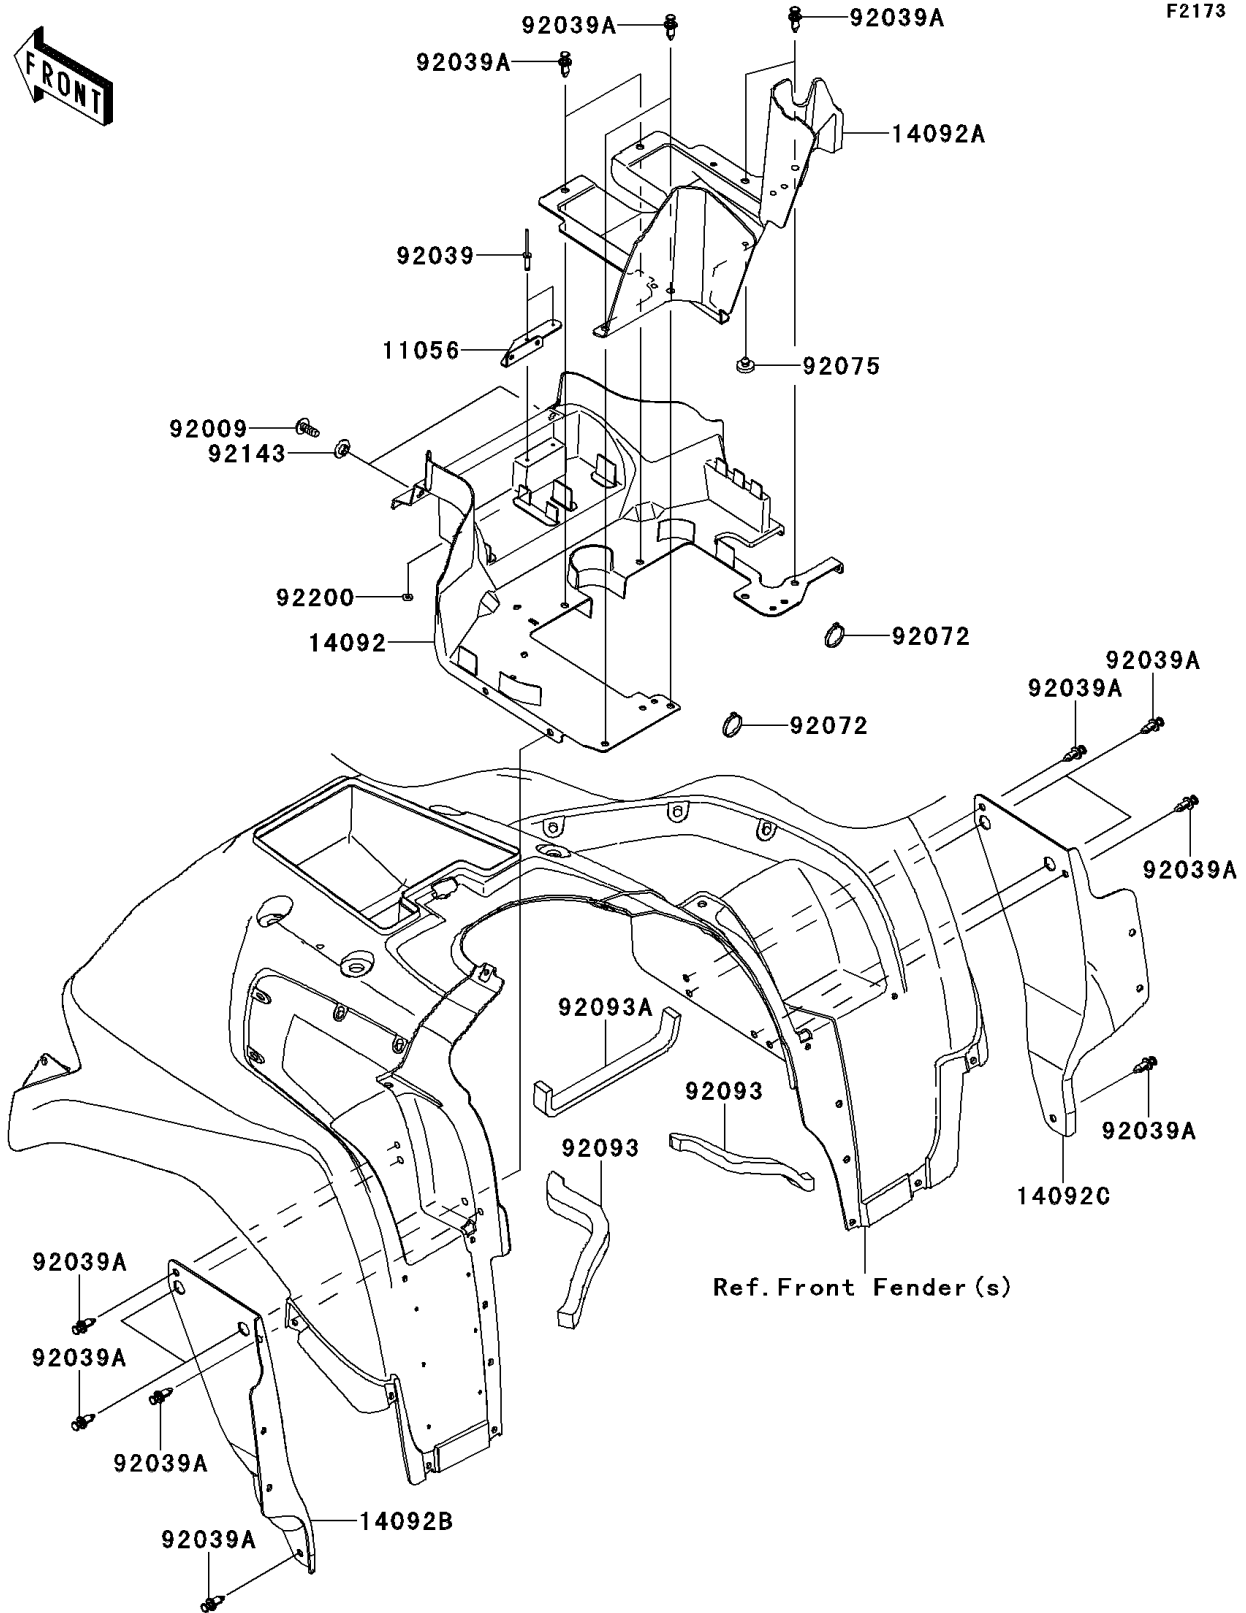

2013 BRUTE FORCE® 750 4x4i PARTS DIAGRAM

Flap

2013 BRUTE FORCE® 750 4x4i PARTS LIST

Flap

ITEM NAME	PART NUMBER	QUANTITY
BRACKET,V.D. SENSOR (Ref # 11056)	11056-0956	1
COVER, TOP INNER,FR (Ref # 14092)	14092-0181	1
COVER, TOP INNER,RR (Ref # 14092A)	14092-0182	1
COVER, SIDE INNER,LH (Ref # 14092B)	14092-0183	1
COVER, SIDE INNER,RH (Ref # 14092C)	14092-0184	1
SCREW, TAPPING,6X16 (Ref # 92009)	92009-1166	1
RIVET (Ref # 92039)	92039-0031	1
RIVET (Ref # 92039A)	92039-1229	1
BAND,L=292.1 (Ref # 92072)	92072-3509	1
DAMPER,BOOST SENSOR (Ref # 92075)	92075-2113	1
SEAL,20X270X30 (Ref # 92093)	92093-0570	1
SEAL,20X300X20 (Ref # 92093A)	92093-0571	1
COLLAR (Ref # 92143)	92143-1087	1
WASHER,3.5X8X1 (Ref # 92200)	92200-1251	1