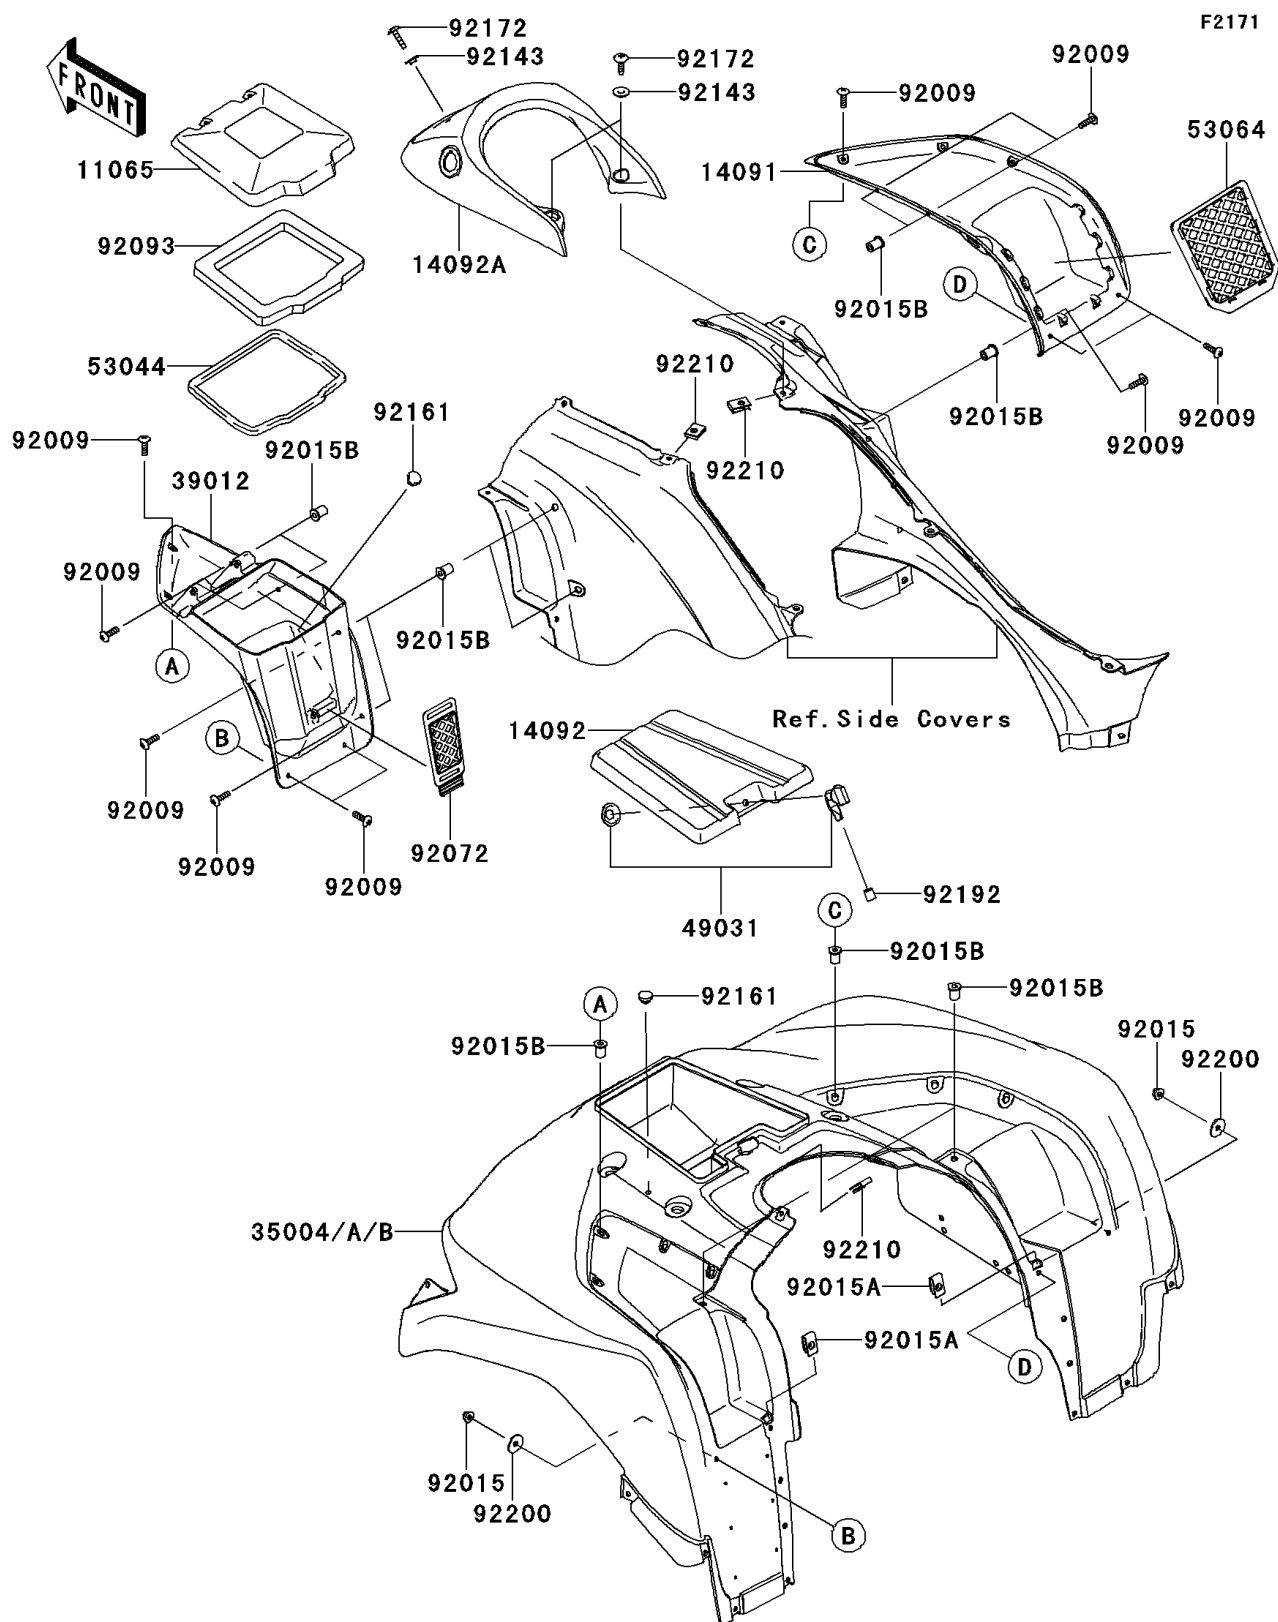

## 2013 BRUTE FORCE® 750 4x4i PARTS DIAGRAM

Front Fender(s)

## 2013 BRUTE FORCE® 750 4x4i PARTS LIST

Front Fender(s)

ITEM NAME	PART NUMBER	QUANTITY
CAP,STORAGE,F.BLACK (Ref # 11065)	11065-0194-6Z	1
COVER,POCKET,RH,F.BLACK (Ref # 14091)	14091-0136-6Z	1
COVER,STORAGE BOX (Ref # 14092)	14092-0180	1
COVER,TOP,F.BLACK (Ref # 14092A)	14092-0769-6Z	1
FENDER-FRONT,S.GREEN (Ref # 35004B)	35004-0153-31R	1
CASE-STORAGE,F.BLACK (Ref # 39012)	39012-0015-6Z	1
LATCH (Ref # 49031)	49031-0004	1
TRIM,L=700 (Ref # 53044)	53044-0037	1
NET-CARGO (Ref # 53064)	53064-0002	1
SCREW,5X18 (Ref # 92009)	92009-1655	1
NUT,FLANGED,5MM (Ref # 92015)	92015-1259	1
NUT,5MM (Ref # 92015A)	92015-1710	1
NUT,WELL,5MM (Ref # 92015B)	92015-1757	1
BAND,STORAGE (Ref # 92072)	92072-0095	1
SEAL,STORAGE CAP (Ref # 92093)	92093-0568	1
COLLAR (Ref # 92143)	92143-1087	1
DAMPER (Ref # 92161)	92161-0586	1
SCREW,TAPPING,6X20 (Ref # 92172)	92172-0488	1
TUBE (Ref # 92192)	92192-0973	1
WASHER,5.5X20X1.2 (Ref # 92200)	92200-0284	1
NUT,LEAF SPRING,6MM (Ref # 92210)	92210-0624	1