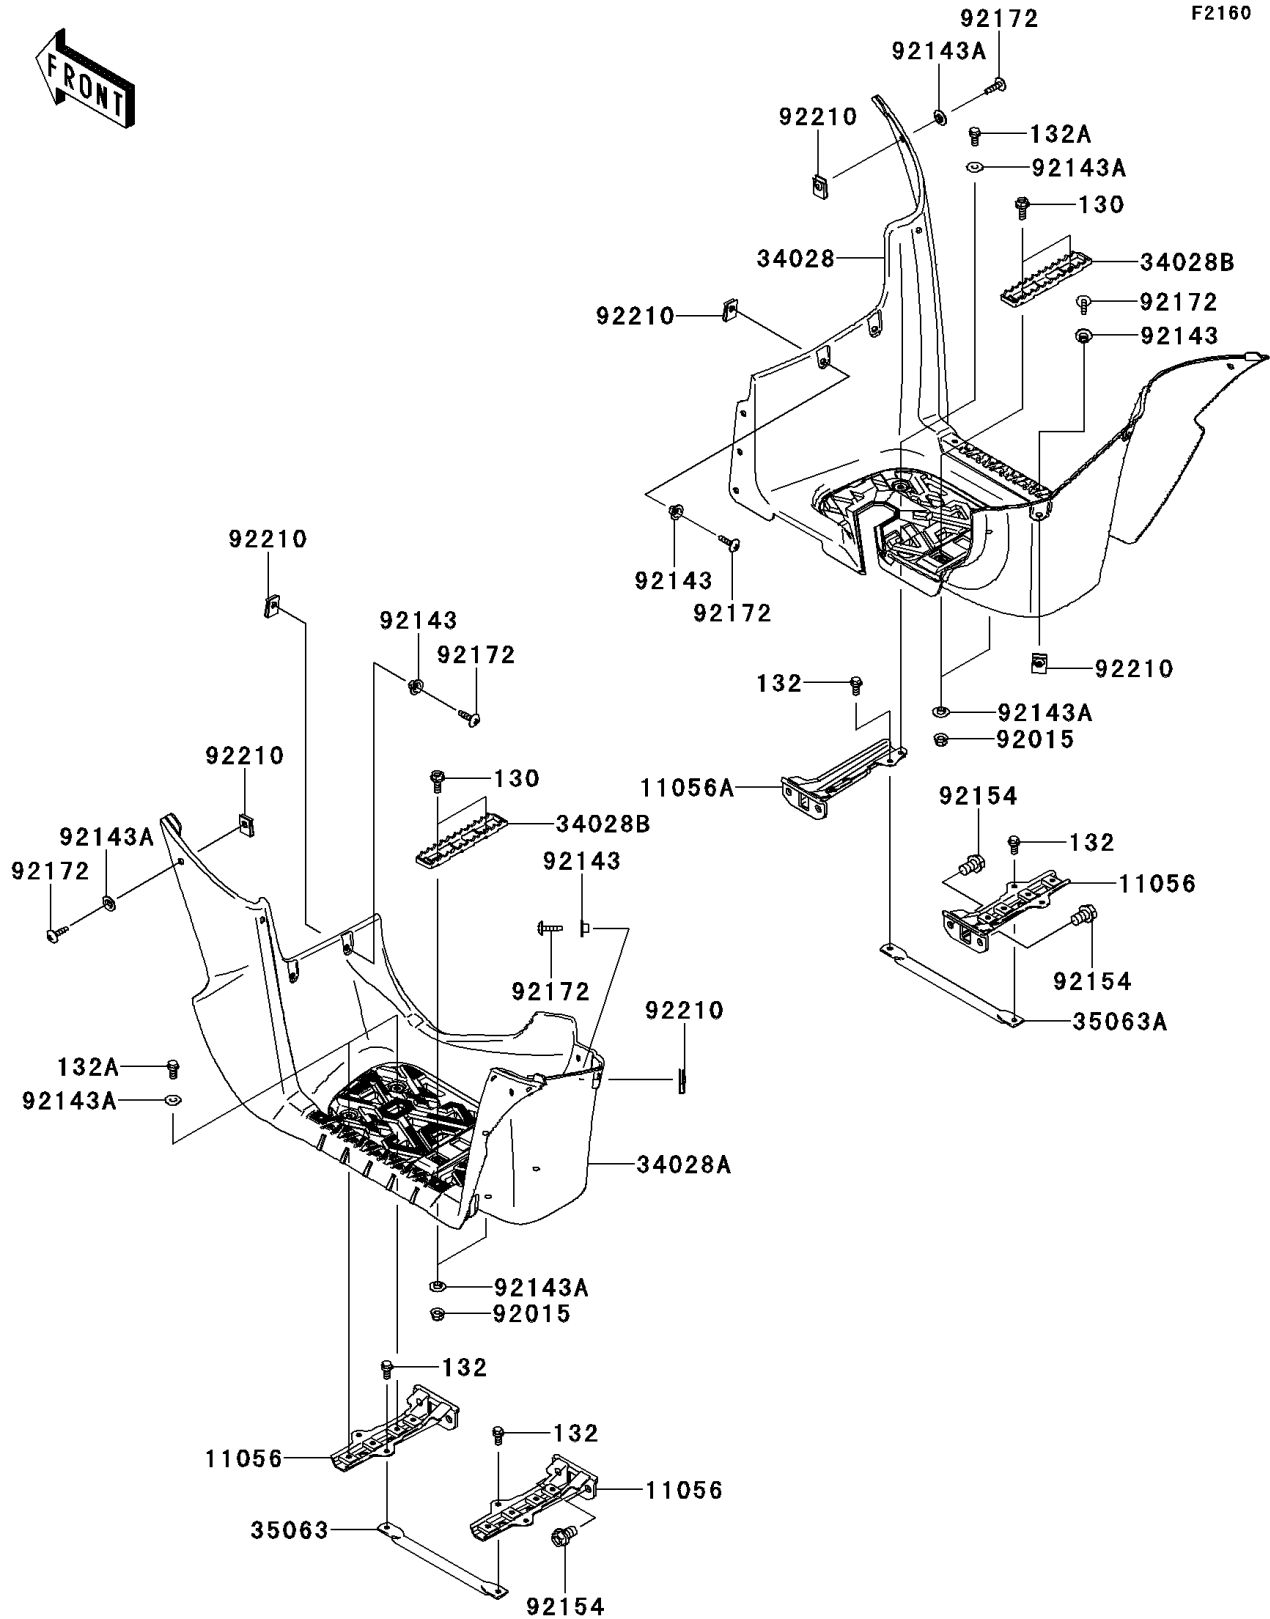

2014 BRUTE FORCE® 750 4x4i PARTS DIAGRAM

Footrests

2014 BRUTE FORCE® 750 4x4i PARTS LIST

Footrests

ITEM NAME	PART NUMBER	QUANTITY
BOLT-FLANGED,6X16 (Ref # 130)	130BB0616	1
BOLT-FLANGED-SMALL,6X12 (Ref # 132)	132BA0612	1
BOLT-FLANGED-SMALL,6X12 (Ref # 132A)	132BB0612	1
BRACKET,FOOT BOARD (Ref # 11056)	11056-1036	1
BRACKET,FOOT BOARD (Ref # 11056A)	11056-1037	1
STEP,FOOT BOARD,RH,F.BLACK (Ref # 34028)	34028-0055-6Z	1
STEP,FOOT BOARD,LH,F.BLACK (Ref # 34028A)	34028-0146-6Z	1
STEP,FOOT PEG,F.BLACK (Ref # 34028B)	34028-1487-21	1
STAY,STEP,LH (Ref # 35063)	35063-0394	1
STAY,STEP,RH (Ref # 35063A)	35063-0395	1
NUT,LOCK,FLANGED,6MM (Ref # 92015)	92015-1603	1
COLLAR (Ref # 92143)	92143-1057	1
COLLAR (Ref # 92143A)	92143-1087	1
BOLT,FLANGED,10X16 (Ref # 92154)	92154-0760	1
SCREW,TAPPING,6X20 (Ref # 92172)	92172-0488	1
NUT,LEAF SPRING,6MM (Ref # 92210)	92210-0624	1