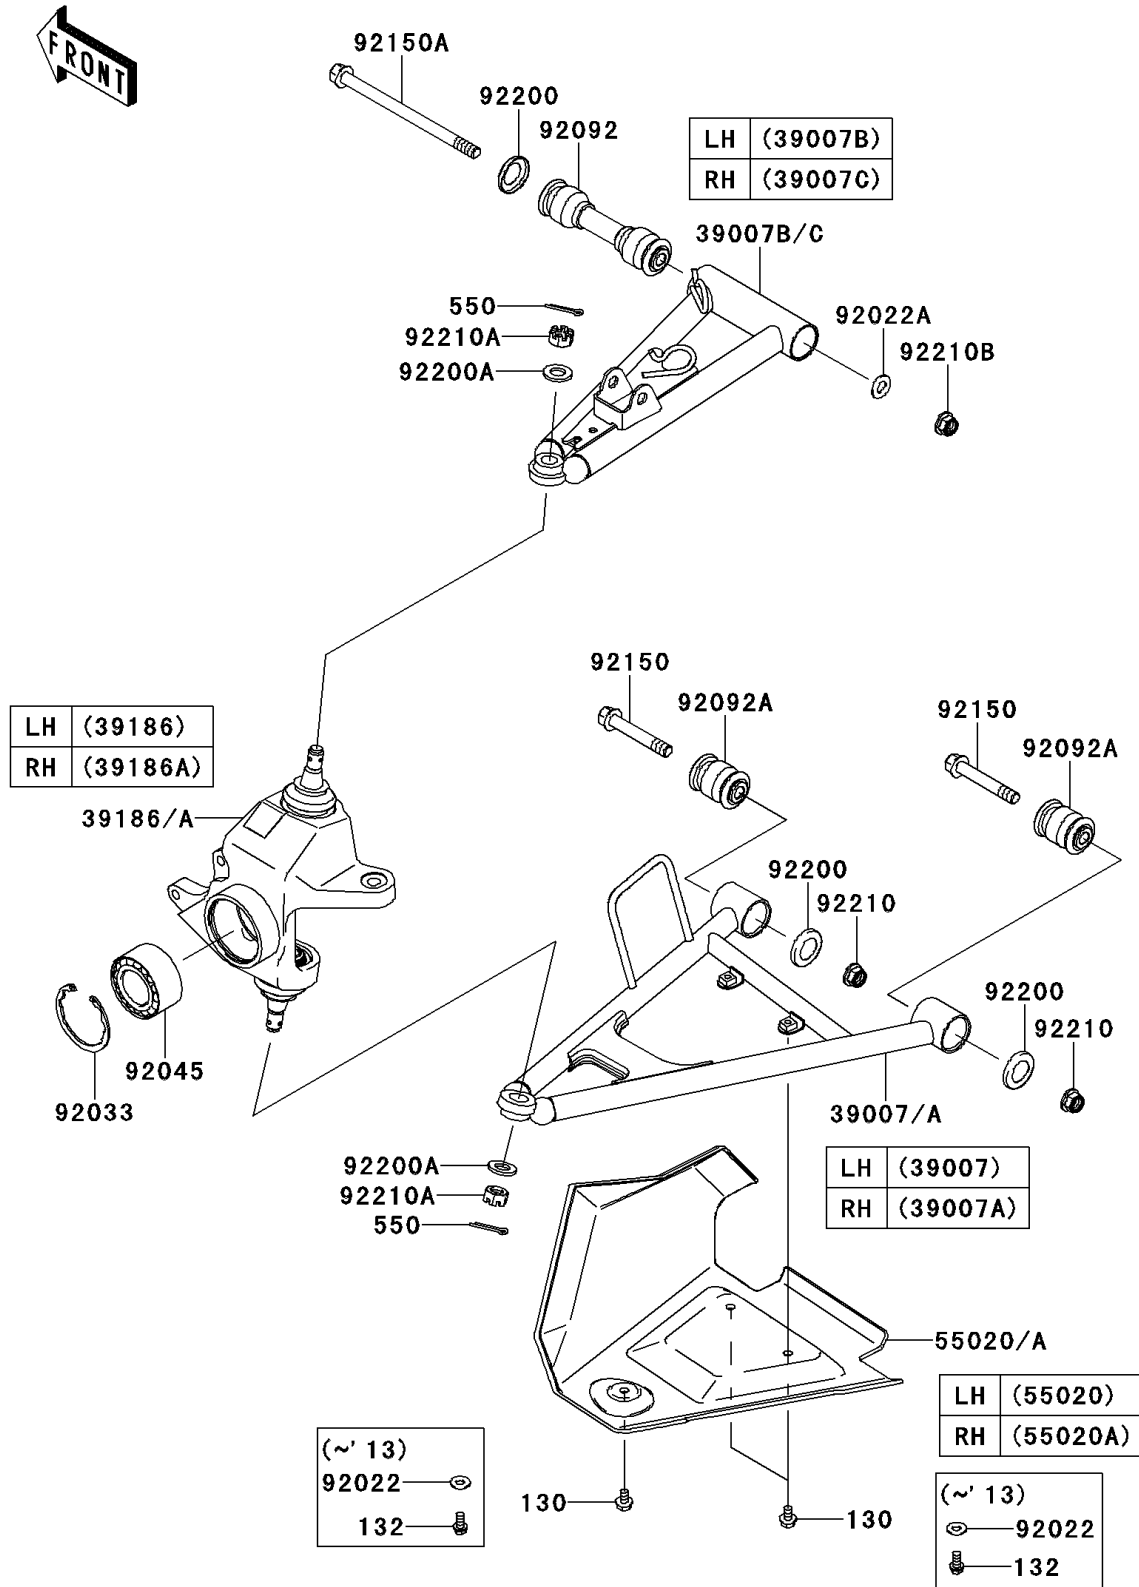

2013 BRUTE FORCE® 750 4x4i PARTS DIAGRAM

Front Suspension

F2152

2013 BRUTE FORCE® 750 4x4i PARTS LIST

Front Suspension

ITEM NAME	PART NUMBER	QUANTITY
BOLT-FLANGED-SMALL,6X12 (Ref # 132)	132BA0612	1
PIN-COTTER,3.0X25 (Ref # 550)	550AA3025	1
ARM-SUSP,FR,LWR,LH (Ref # 39007)	39007-0176	1
ARM-SUSP,FR,LWR,RH (Ref # 39007A)	39007-0177	1
ARM-SUSP,FR,UPP,LH (Ref # 39007B)	39007-0341	1
ARM-SUSP,FR,UPP,RH (Ref # 39007C)	39007-0342	1
KNUCKLE ASSY,FR,LH (Ref # 39186)	39186-0033	1
KNUCKLE ASSY,FR,RH (Ref # 39186A)	39186-0034	1
GUARD,FRONT ARM,LH,F.BLACK (Ref # 55020)	55020-0109-6Z	1
GUARD,FRONT ARM,RH,F.BLACK (Ref # 55020A)	55020-0110-6Z	1
WASHER,7X16X1.2 (Ref # 92022)	92022-024	1
WASHER,10.2X20X1.5 (Ref # 92022A)	92022-3742	1
RING-SNAP,55MM (Ref # 92033)	92033-1274	1
BEARING-BALL,30BWD08ACA13 (Ref # 92045)	92045-0095	1
BUSHING-RUBBER (Ref # 92092)	92092-0025	1
BUSHING-RUBBER (Ref # 92092A)	92092-0026	1
BOLT,FLANGED,10X63 (Ref # 92150)	92150-1384	1
BOLT,FLANGED,10X150 (Ref # 92150A)	92150-1686	1
WASHER,19X31.8X4 (Ref # 92200)	92200-0582	1
WASHER,12.3X23X2.3 (Ref # 92200A)	92200-1004	1
NUT,LOCK,FLANGED,10MM (Ref # 92210)	92210-0276	1
NUT,CASTLE,12MM (Ref # 92210A)	92210-0395	1
NUT,LOCK,FLANGED,10MM (Ref # 92210B)	92210-1081	1