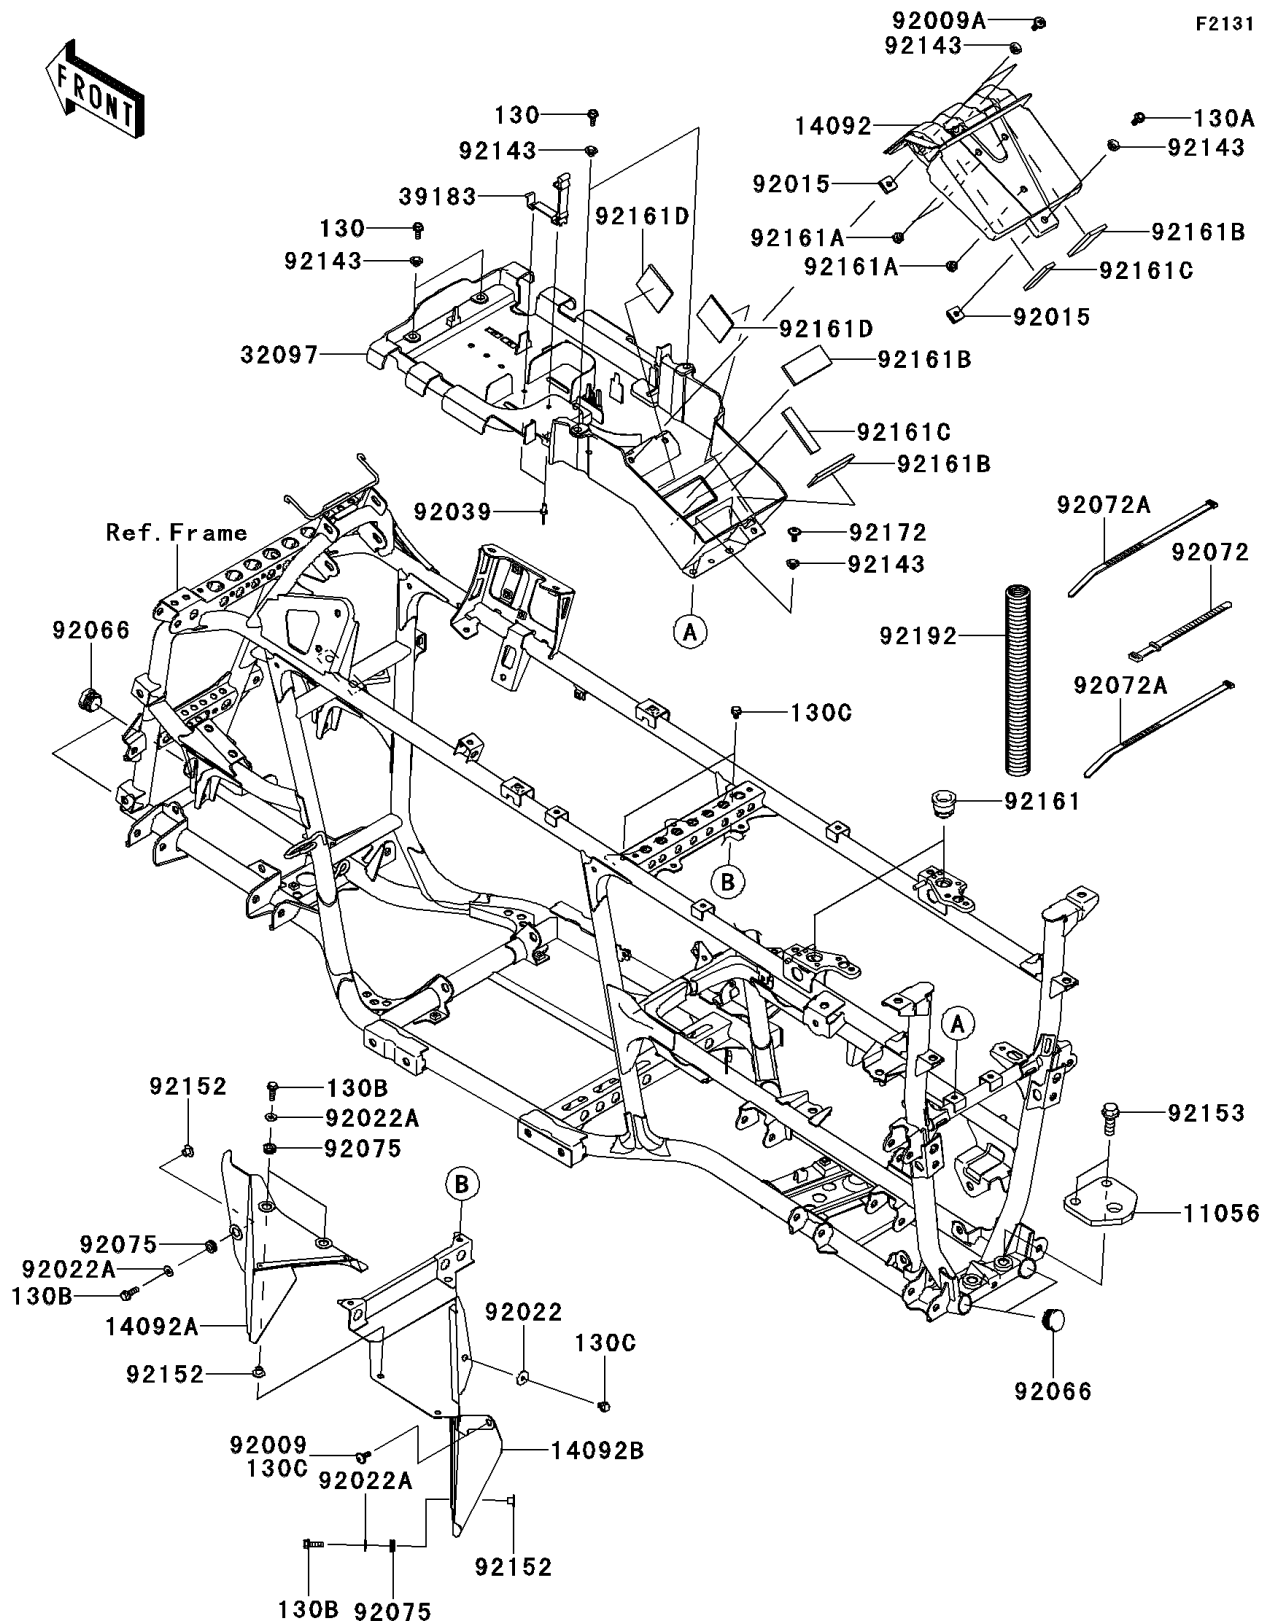

2013 BRUTE FORCE® 750 4x4i PARTS DIAGRAM

Frame Fittings

2013 BRUTE FORCE® 750 4x4i PARTS LIST

Frame Fittings

ITEM NAME	PART NUMBER	QUANTITY
BOLT-FLANGED,6X16 (Ref # 130)	130BA0616	1
BOLT-FLANGED,6X18 (Ref # 130A)	130BA0618	1
BOLT-FLANGED,6X20 (Ref # 130B)	130BA0620	1
BOLT-FLANGED,6X10 (Ref # 130C)	130BD0610	1
BRACKET,TRAILER HITCH (Ref # 11056)	11056-0299	1
COVER,BATTERY (Ref # 14092)	14092-0189	1
COVER,HEAT GUARD (Ref # 14092A)	14092-0236	1
COVER,HEAT GUARD,FR (Ref # 14092B)	14092-0886	1
CASE-BATTERY (Ref # 32097)	32097-0558	1
BAND-ASSY,TOOL BAG (Ref # 39183)	39183-1065	1
SCREW,6X16 (Ref # 92009)	92009-1621	1
SCREW,6X18 (Ref # 92009A)	92009-1663	1
NUT,6MM (Ref # 92015)	92015-1094	1
WASHER,6.5X20X1.6 (Ref # 92022)	92022-1804	1
WASHER,6.2X15.0X1.2 (Ref # 92022A)	92022-2373	1
RIVET,4.8MM (Ref # 92039)	92039-3719	1
PLUG (Ref # 92066)	92066-0036	1
BAND,L=186 (Ref # 92072)	92072-056	1
BAND,L=292.1 (Ref # 92072A)	92072-3509	1
DAMPER (Ref # 92075)	92075-2097	1
COLLAR (Ref # 92143)	92143-1057	1
COLLAR,6.3X8.3X9.2 (Ref # 92152)	92152-0237	1
BOLT,FLANGED,12X35 (Ref # 92153)	92153-0847	1
DAMPER (Ref # 92161)	92161-0048	1
DAMPER (Ref # 92161A)	92161-1084	1
DAMPER (Ref # 92161B)	92161-1127	1
DAMPER,15X70X5 (Ref # 92161C)	92161-1380	1
DAMPER,50X50X3 (Ref # 92161D)	92161-1386	1
SCREW,6X14 (Ref # 92172)	92172-0401	1

2013 BRUTE FORCE® 750 4x4i PARTS LIST

Frame Fittings

ITEM NAME	PART NUMBER	QUANTITY
TUBE,CORRUGATED,25.5X32.25X300 (Ref # 92192)	92192-1042	1