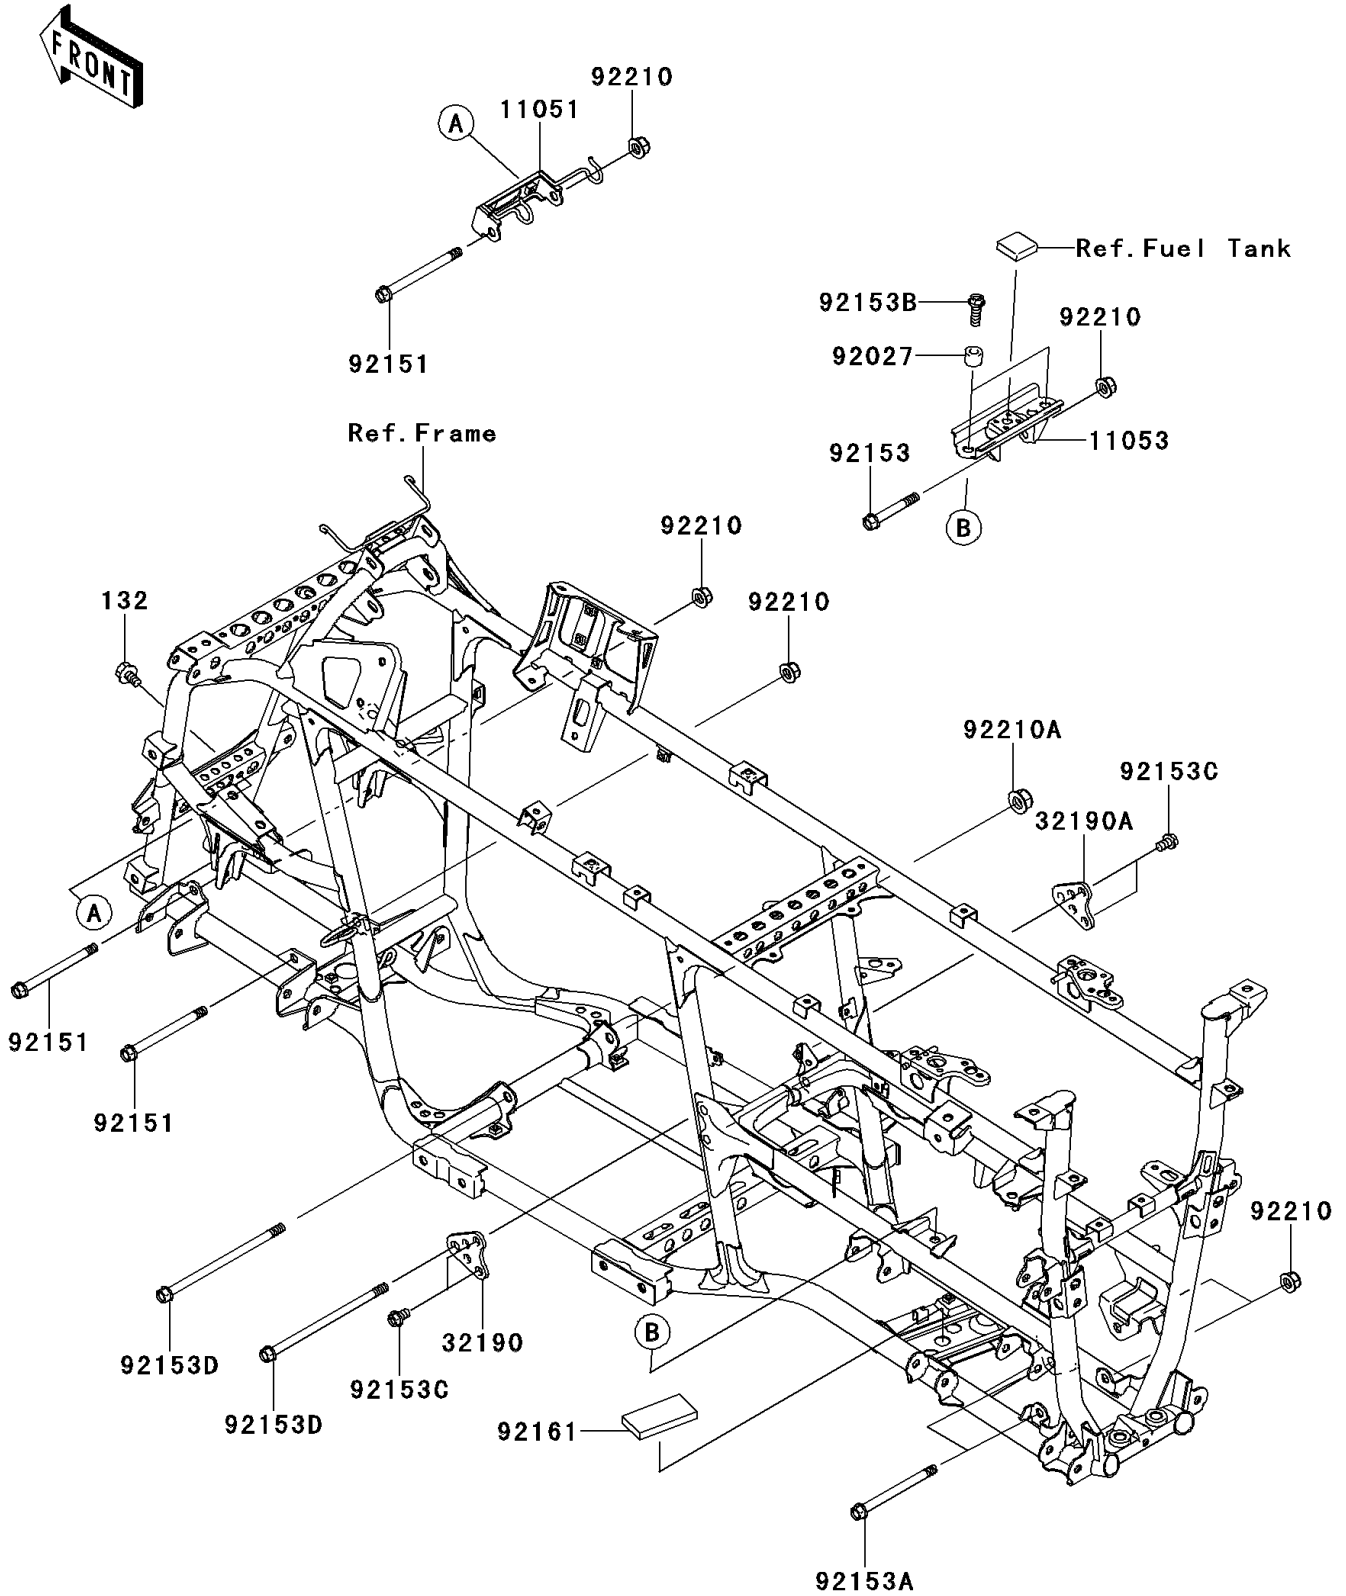

## 2013 BRUTE FORCE® 750 4x4i PARTS DIAGRAM

Engine Mount

F2122

## 2013 BRUTE FORCE® 750 4x4i PARTS LIST

Engine Mount

ITEM NAME	PART NUMBER	QUANTITY
BOLT-FLANGED-SMALL,8X14 (Ref # 132)	132BA0814	1
BRACKET,FRONT DIFF (Ref # 11051)	11051-1929	1
BRACKET,REAR DIFF,TOP (Ref # 11053)	11053-1592	1
BRACKET-ENGINE,RR,UPP,LH (Ref # 32190)	32190-0059	1
BRACKET-ENGINE,RR,UPP,RH (Ref # 32190A)	32190-0060	1
COLLAR,FRONT AXLE,L=14.5 (Ref # 92027)	92027-1472	1
BOLT,FLANGED,10X120 (Ref # 92151)	92151-1914	1
BOLT,FLANGED,10X70 (Ref # 92153)	92153-0871	1
BOLT,FLANGED,10X120 (Ref # 92153A)	92153-0872	1
BOLT,FLANGED,10X30 (Ref # 92153B)	92153-0930	1
BOLT,FLANGED,10X16 (Ref # 92153C)	92153-0991	1
BOLT,FLANGED,12X190 (Ref # 92153D)	92153-1502	1
DAMPER (Ref # 92161)	92161-0215	1
NUT,LOCK,FLANGED,10MM (Ref # 92210)	92210-1081	1
NUT,LOCK,FLANGED,12MM (Ref # 92210A)	92210-1150	1