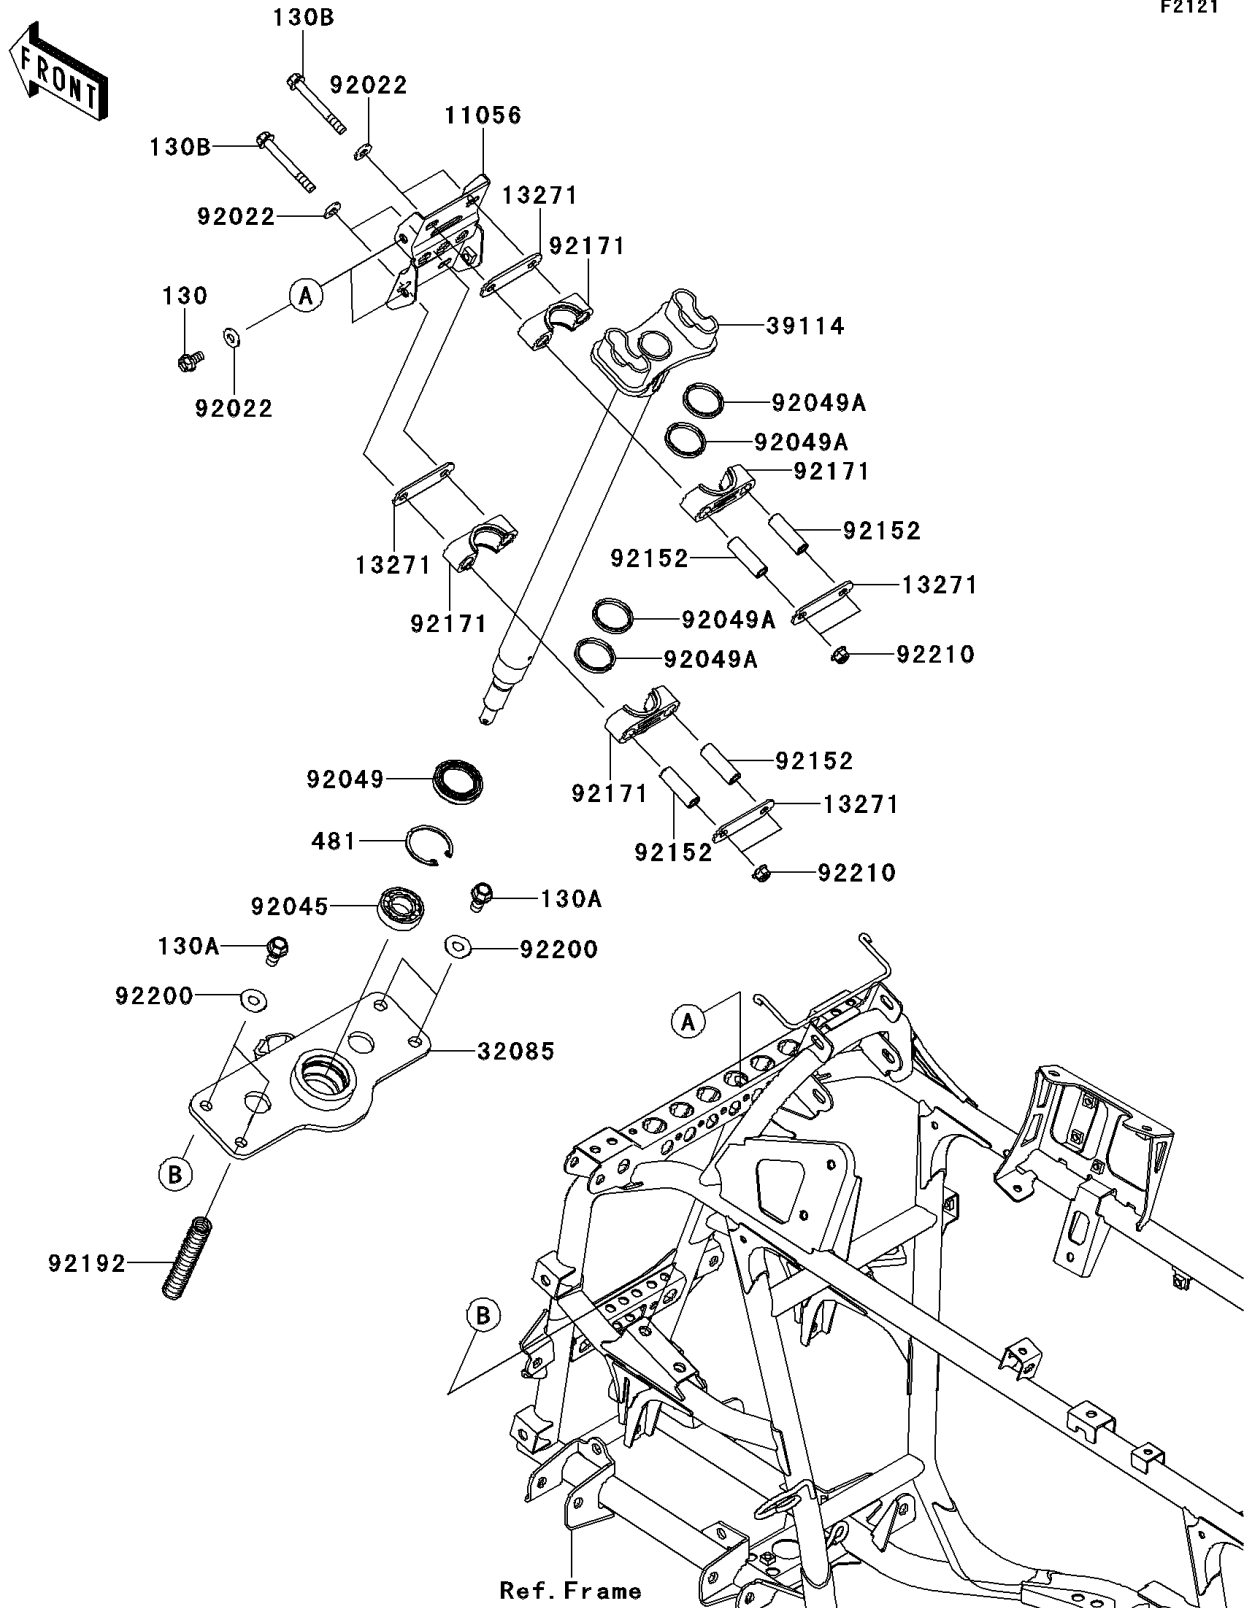

## 2013 BRUTE FORCE® 750 4x4i PARTS DIAGRAM

Steering Shaft

F2121

## 2013 BRUTE FORCE® 750 4x4i PARTS LIST

### Steering Shaft

ITEM NAME	PART NUMBER	QUANTITY
BOLT-FLANGED,8X16 (Ref # 130)	130BA0816	1
BOLT-FLANGED,10X20 (Ref # 130A)	130BB1020	1
BOLT-FLANGED,8X65 (Ref # 130B)	130CA0865	1
CIRCLIP-TYPE-C,42MM (Ref # 481)	481J4200	1
BRACKET,STRG,UPP (Ref # 11056)	11056-0284	1
PLATE,STEERING,CLAMP (Ref # 13271)	13271-7506	1
STOPPER,STRG (Ref # 32085)	32085-0200	1
SHAFT-COMP-STRG (Ref # 39114)	39114-0014	1
WASHER,8.2X19X2 (Ref # 92022)	92022-1533	1
BEARING-BALL,60042RD (Ref # 92045)	92045-0113	1
SEAL-OIL,HTC 30X45X8 (Ref # 92049)	92049-1575	1
SEAL-OIL,SR31.8X37.5X3.8LR (Ref # 92049A)	92049-7501	1
COLLAR,9.1X13.95X42 (Ref # 92152)	92152-7501	1
CLAMP,STEERING (Ref # 92171)	92171-7501	1
TUBE,CORRUGATED,13X16.7X100 (Ref # 92192)	92192-0938	1
WASHER,10.5X25X1.6 (Ref # 92200)	92200-1595	1
NUT,FLANGED,LOCK,8MM (Ref # 92210)	92210-0493	1