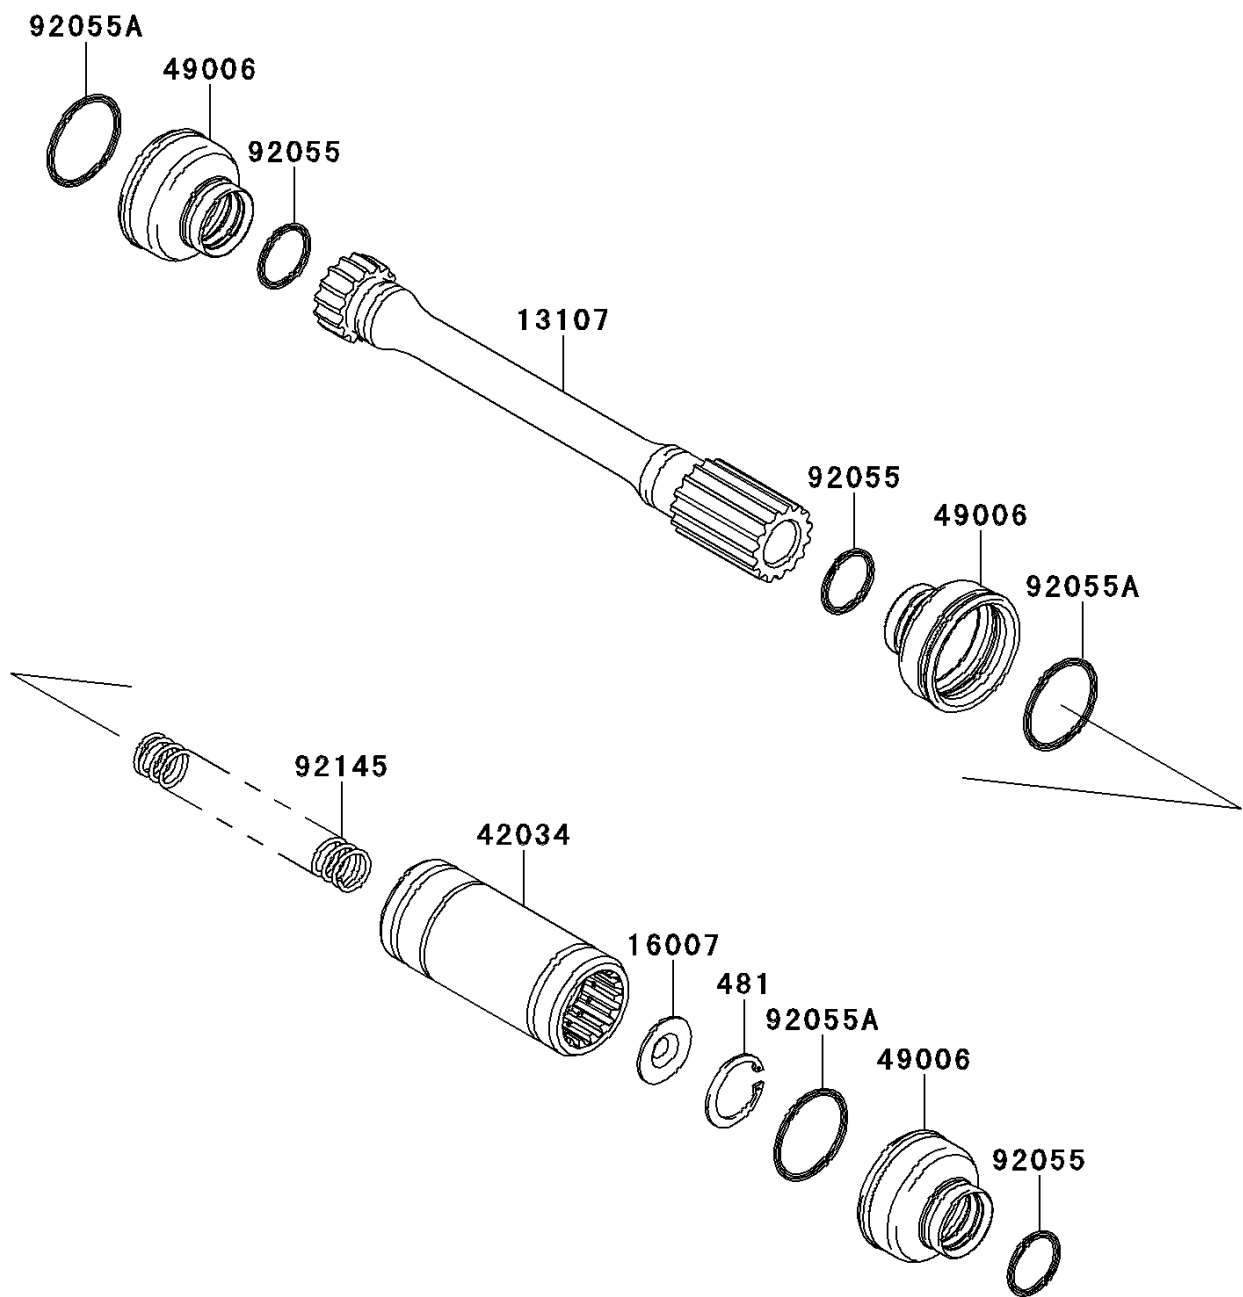

2014 BRUTE FORCE® 750 4x4i PARTS DIAGRAM

Drive Shaft-Propeller

E3135

2014 BRUTE FORCE® 750 4x4i PARTS LIST

Drive Shaft-Propeller

ITEM NAME	PART NUMBER	QUANTITY
CIRCLIP-TYPE-C,25MM (Ref # 481)	481J2500	1
SHAFT,FR PROPELLER SHAFT (Ref # 13107)	13107-1505	1
SEAT-SPRING,PROPELLER SHAFT (Ref # 16007)	16007-0042	1
COUPLING,PROPELLER (Ref # 42034)	42034-1193	1
BOOT (Ref # 49006)	49006-1362	1
RING-O,18X24X3 (Ref # 92055)	92055-1633	1
RING-O,30X35X2.5 (Ref # 92055A)	92055-1693	1
SPRING,PROPELLER SHAFT (Ref # 92145)	92145-1304	1