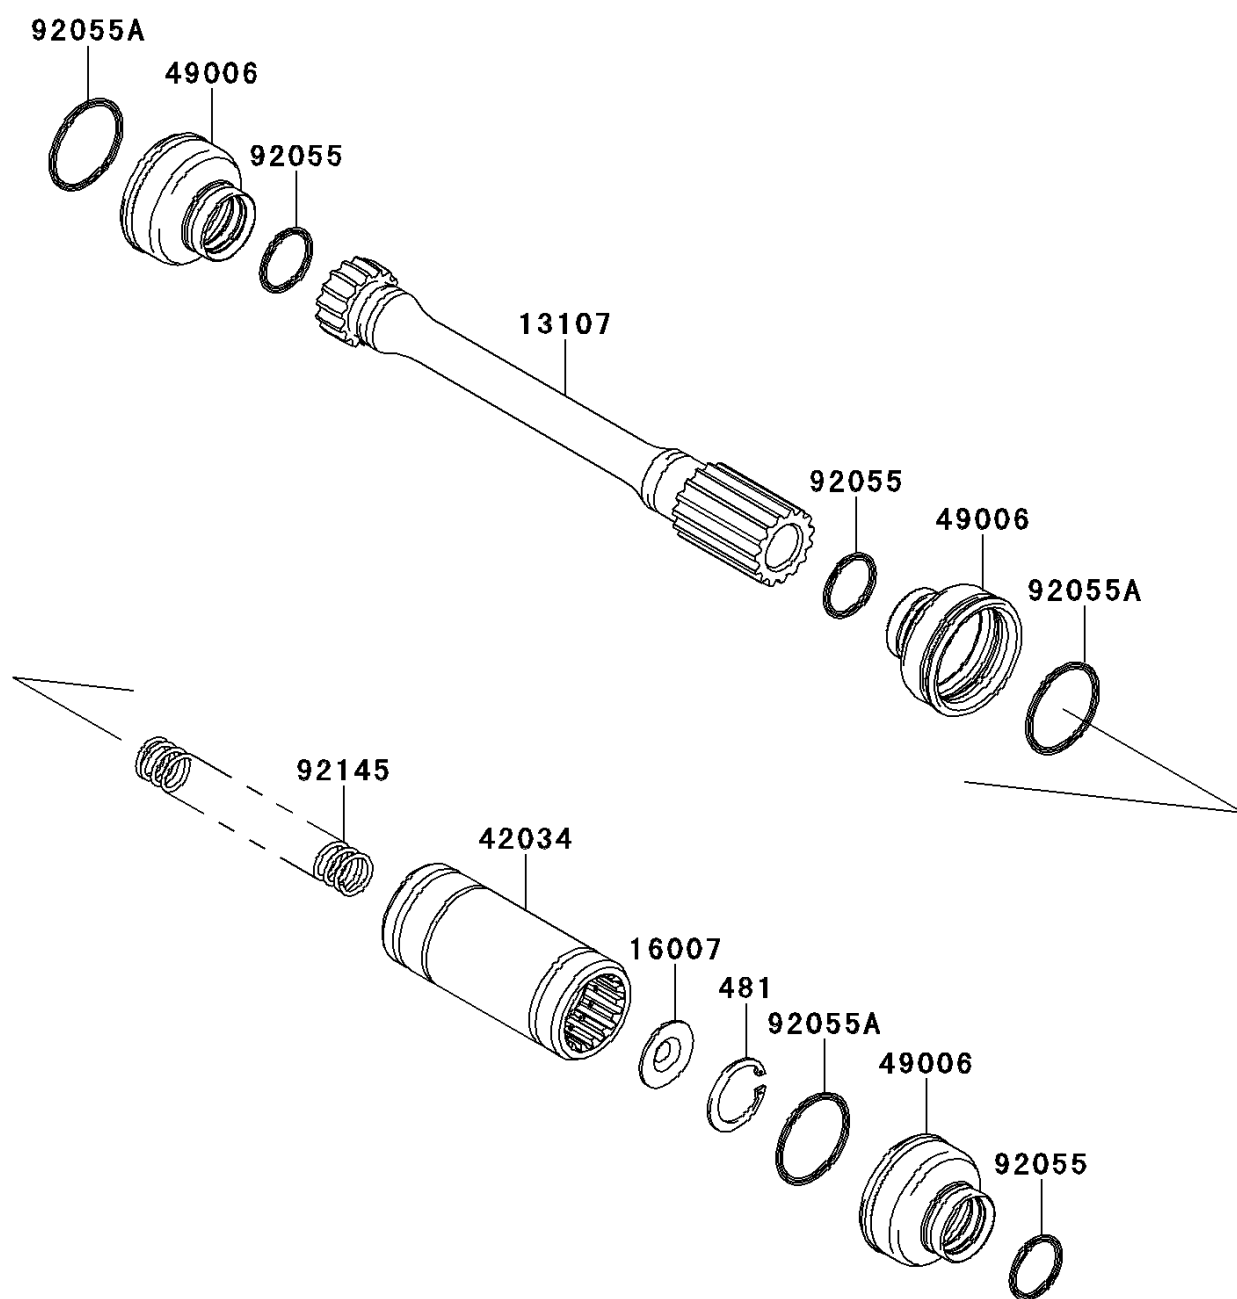

## 2013 BRUTE FORCE® 750 4x4i PARTS DIAGRAM

Drive Shaft-Propeller

E3135

## 2013 BRUTE FORCE® 750 4x4i PARTS LIST

Drive Shaft-Propeller

ITEM NAME	PART NUMBER	QUANTITY
CIRCLIP-TYPE-C,25MM (Ref # 481)	481J2500	1
SHAFT,FR PROPELLER SHAFT (Ref # 13107)	13107-1505	1
SEAT-SPRING,PROPELLER SHAFT (Ref # 16007)	16007-0042	1
COUPLING,PROPELLER (Ref # 42034)	42034-1193	1
BOOT (Ref # 49006)	49006-1362	1
RING-O,18X24X3 (Ref # 92055)	92055-1633	1
RING-O,30X35X2.5 (Ref # 92055A)	92055-1693	1
SPRING,PROPELLER SHAFT (Ref # 92145)	92145-1304	1