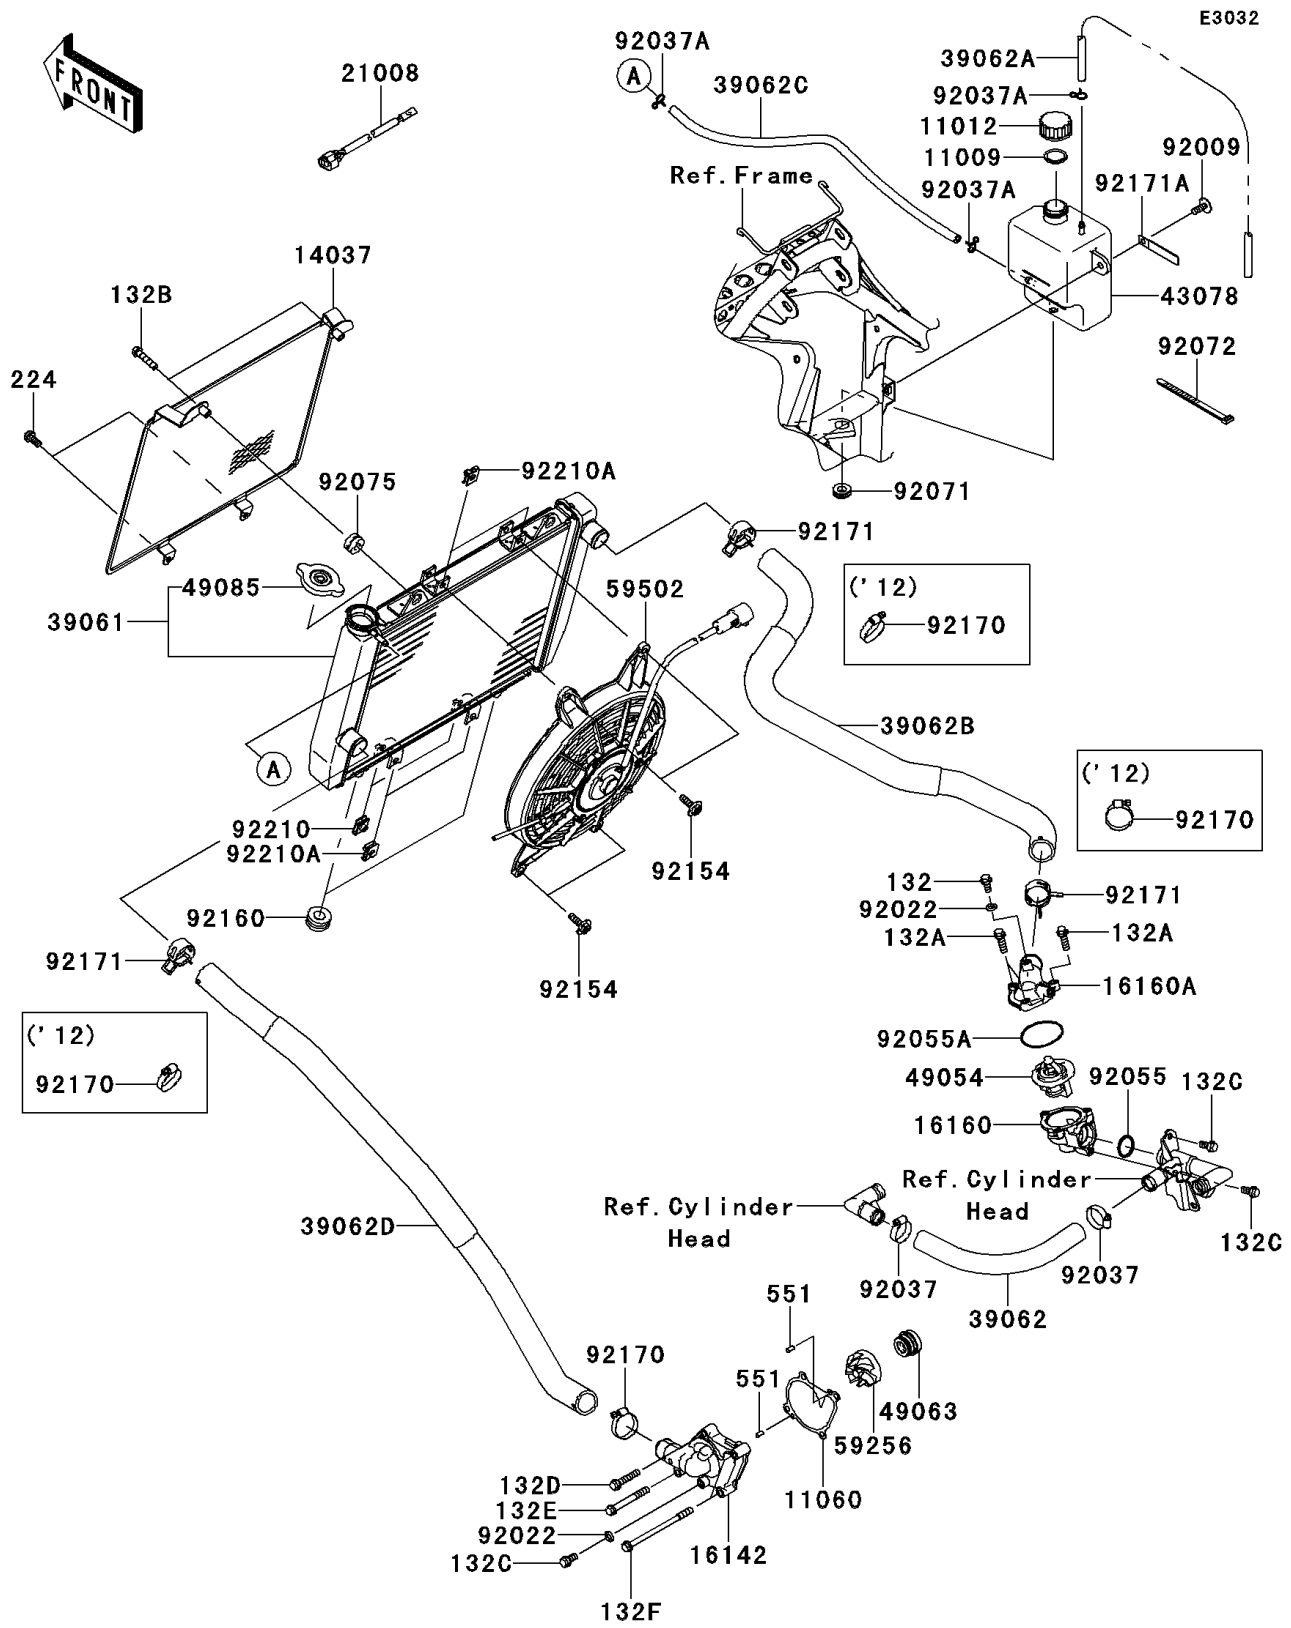

2013 BRUTE FORCE® 750 4x4i PARTS DIAGRAM

Radiator

2013 BRUTE FORCE® 750 4x4i PARTS LIST

Radiator

ITEM NAME	PART NUMBER	QUANTITY
BOLT-FLANGED-SMALL,6X12 (Ref # 132)	132BA0612	1
BOLT-FLANGED-SMALL,6X20 (Ref # 132A)	132BA0620	1
BOLT-FLANGED-SMALL,6X25 (Ref # 132B)	132BA0625	1
BOLT-FLANGED-SMALL,6X12 (Ref # 132C)	132BD0612	1
GASKET,RESERVOIR TANK CAP (Ref # 11009)	11009-1145	1
CAP (Ref # 11012)	11012-1084	1
GASKET,WATER PUMP (Ref # 11060)	11060-1964	1
SCREEN (Ref # 14037)	14037-0742	1
COVER-PUMP,WATER (Ref # 16142)	16142-0069	1
BODY,THERMOSTAT,LWR (Ref # 16160)	16160-0189	1
BODY,THERMOSTAT,UPP (Ref # 16160A)	16160-0225	1
BREAKER,FAN MOTOR (Ref # 21008)	21008-0555	1
RADIATOR-ASSY (Ref # 39061)	39061-0587	1
HOSE-COOLING,FR HEAD-THERMO (Ref # 39062)	39062-0316	1
HOSE-COOLING,5X9X800 (Ref # 39062A)	39062-0321	1
HOSE-COOLING,FR HEAD-THERMO (Ref # 39062B)	39062-0345	1
HOSE-COOLING,5X9X580 (Ref # 39062C)	39062-0586	1
HOSE-COOLING,THERMO-RADIATOR (Ref # 39062D)	39062-0587	1
RESERVOIR (Ref # 43078)	43078-0070	1
THERMOSTAT (Ref # 49054)	49054-1055	1
SEAL-MECHANICAL,WATER (Ref # 49063)	49063-1055	1
CAP-ASSY-PRESSURE (Ref # 49085)	49085-0005	1
IMPELLER (Ref # 59256)	59256-1069	1
FAN-ASSY (Ref # 59502)	59502-0554	1
SCREW,6X16 (Ref # 92009)	92009-1694	1
WASHER,6.2X11X1 (Ref # 92022)	92022-304	1
CLAMP,COOLING HOSE (Ref # 92037)	92037-1589	1
CLAMP (Ref # 92037A)	92037-1712	1
RING-O,22.1X2.4 (Ref # 92055)	92055-1081	1