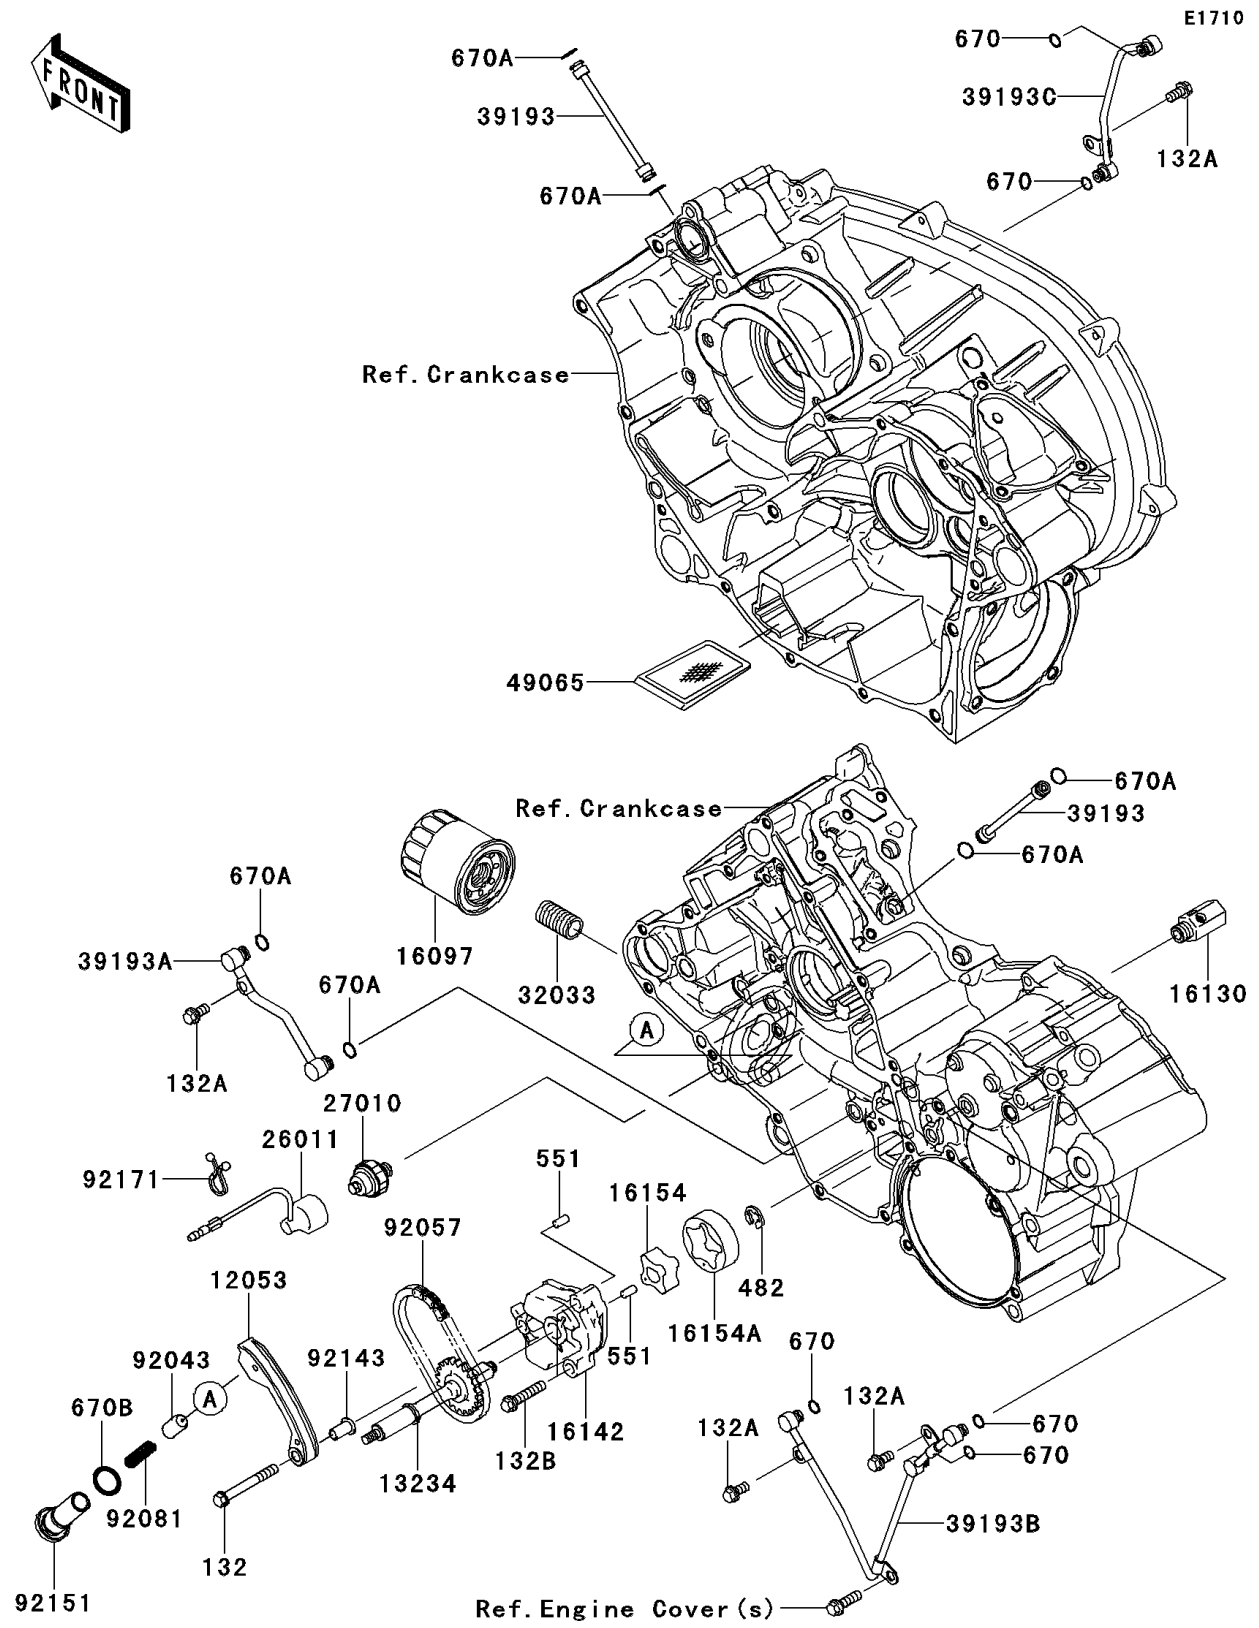

2013 BRUTE FORCE® 750 4x4i PARTS DIAGRAM

Oil Pump/Oil Filter

2013 BRUTE FORCE® 750 4x4i PARTS LIST

Oil Pump/Oil Filter

ITEM NAME	PART NUMBER	QUANTITY
BOLT-FLANGED-SMALL,6X50 (Ref # 132)	132BB0650	1
BOLT-FLANGED-SMALL,6X12 (Ref # 132A)	132BD0612	1
BOLT-FLANGED-SMALL,6X30 (Ref # 132B)	132BD0630	1
CIRCLIP-TYPE-E,6MM (Ref # 482)	482J6000	1
PIN-DOWEL,4X8 (Ref # 551)	551A0408	1
O RING (Ref # 670)	670D1505	1
O RING,7MM (Ref # 670A)	670D1507	1
O RING,16MM (Ref # 670B)	670D2016	1
GUIDE-CHAIN,SLACK (Ref # 12053)	12053-1440	1
SHAFT-COMP,OIL PUMP (Ref # 13234)	13234-1112	1
FILTER-ASSY-OIL (Ref # 16097)	16097-0003	1
VALVE-ASSY-RELIEF (Ref # 16130)	16130-1058	1
COVER-PUMP (Ref # 16142)	16142-1162	1
ROTOR-PUMP,INNER (Ref # 16154)	16154-2059	1
ROTOR-PUMP,OUTER (Ref # 16154A)	16154-2060	1
WIRE-LEAD (Ref # 26011)	26011-1755	1
SWITCH,OIL PRESSURE (Ref # 27010)	27010-1313	1
PIPE,OIL FILTER (Ref # 32033)	32033-1535	1
PIPE-OIL,CRANKCASE-HEAD (Ref # 39193)	39193-0015	1
PIPE-OIL,CRANKSHAFT (Ref # 39193A)	39193-1052	1
PIPE-OIL,CRANKCASE,LH (Ref # 39193B)	39193-1053	1
PIPE-OIL,CRANKCASE,RH (Ref # 39193C)	39193-1054	1
FILTER-OIL (Ref # 49065)	49065-1086	1
PIN (Ref # 92043)	92043-076	1
CHAIN,DID SCR-0409 SV (Ref # 92057)	92057-0188	1
SPRING (Ref # 92081)	92081-112	1
COLLAR (Ref # 92143)	92143-1857	1
BOLT,16X41 (Ref # 92151)	92151-1781	1
CLAMP (Ref # 92171)	92171-1329	1