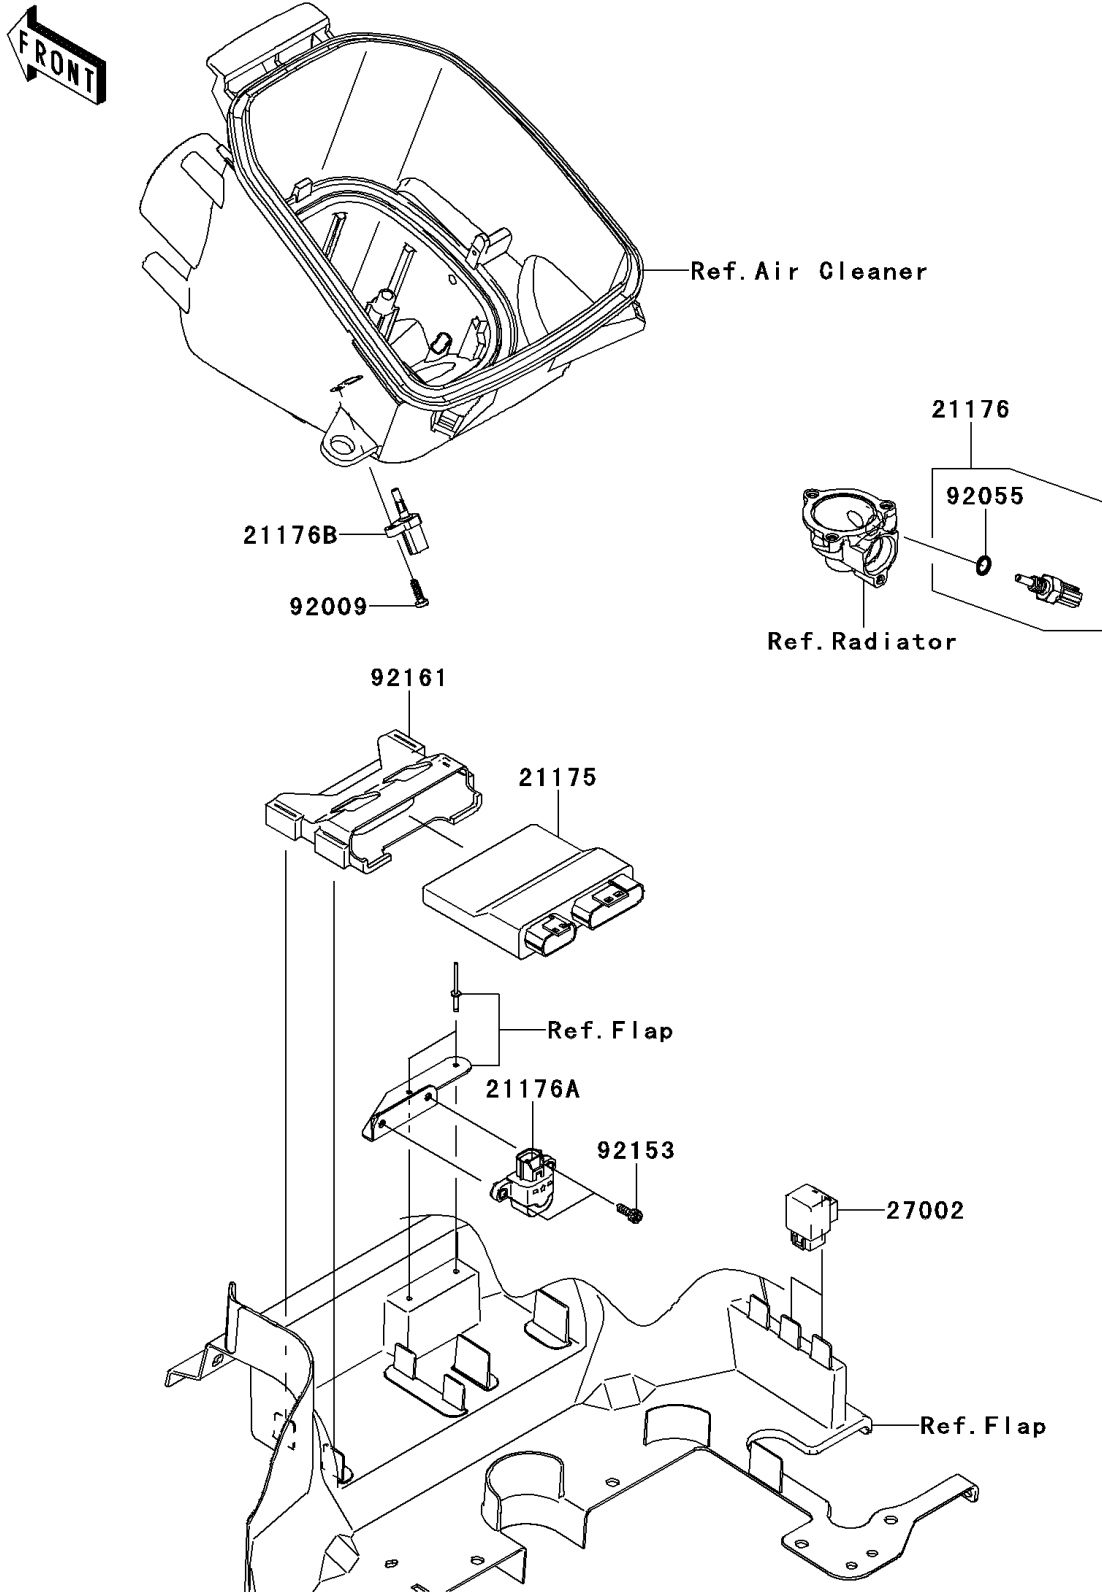

# 2014 BRUTE FORCE® 750 4x4i PARTS DIAGRAM

Fuel Injection

E1530

## 2014 BRUTE FORCE® 750 4x4i PARTS LIST

### Fuel Injection

ITEM NAME	PART NUMBER	QUANTITY
CONTROL UNIT-ELECTRONIC (Ref # 21175)	21175-0338	1
SENSOR,WATER TEMP (Ref # 21176)	21176-0009	1
SENSOR,VEHICLE-DOWN (Ref # 21176A)	21176-0026	1
SENSOR,AIR TEMPERATURE (Ref # 21176B)	21176-0048	1
RELAY-ASSY (Ref # 27002)	27002-1062	2
SCREW,TAPPING,5X16 (Ref # 92009)	92009-1984	1
RING-O,9.5X1.9 (Ref # 92055)	92055-0016	1
BOLT,SOCKET,5X14 (Ref # 92153)	92153-1286	2
DAMPER (Ref # 92161)	92161-0465	1