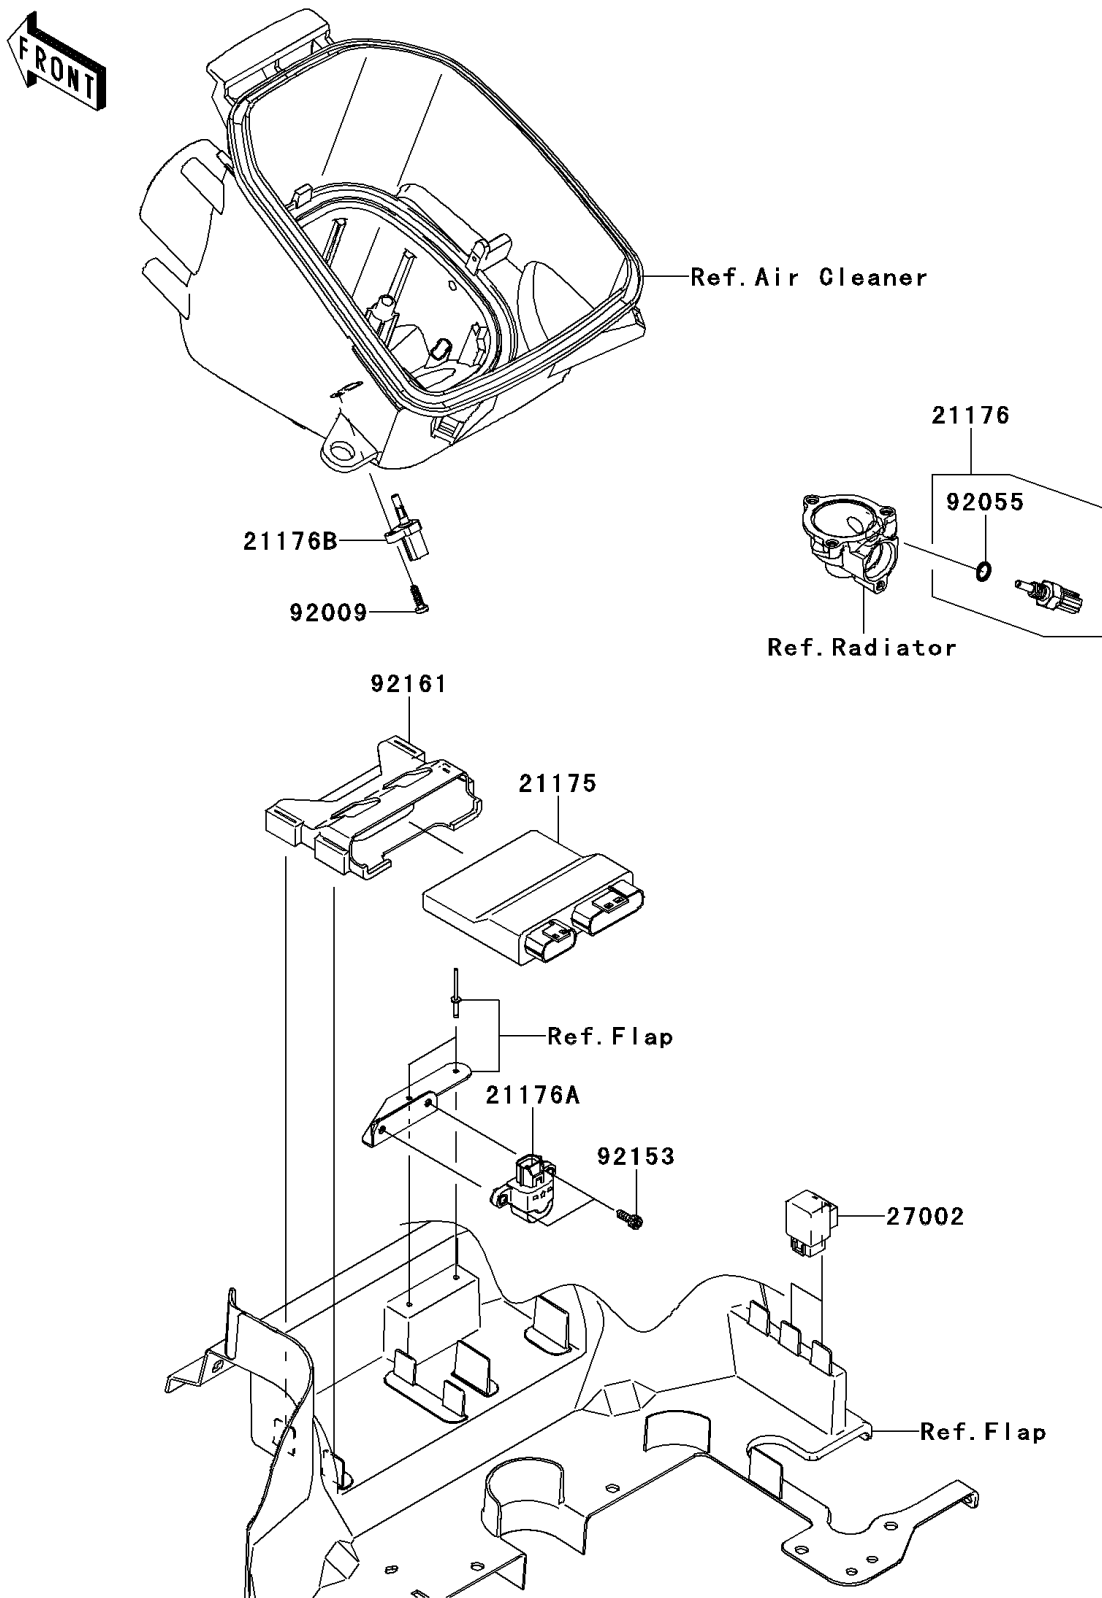

2013 BRUTE FORCE® 750 4x4i PARTS DIAGRAM

Fuel Injection

E1530

2013 BRUTE FORCE® 750 4x4i PARTS LIST

Fuel Injection

ITEM NAME	PART NUMBER	QUANTITY
CONTROL UNIT-ELECTRONIC (Ref # 21175)	21175-0338	1
SENSOR,WATER TEMP (Ref # 21176)	21176-0009	1
SENSOR,VEHICLE-DOWN (Ref # 21176A)	21176-0026	1
SENSOR,AIR TEMPERATURE (Ref # 21176B)	21176-0048	1
RELAY-ASSY (Ref # 27002)	27002-1062	1
SCREW,TAPPING,5X16 (Ref # 92009)	92009-1984	1
RING-O,9.5X1.9 (Ref # 92055)	92055-0016	1
BOLT,SOCKET,5X14 (Ref # 92153)	92153-1286	1
DAMPER (Ref # 92161)	92161-0465	1