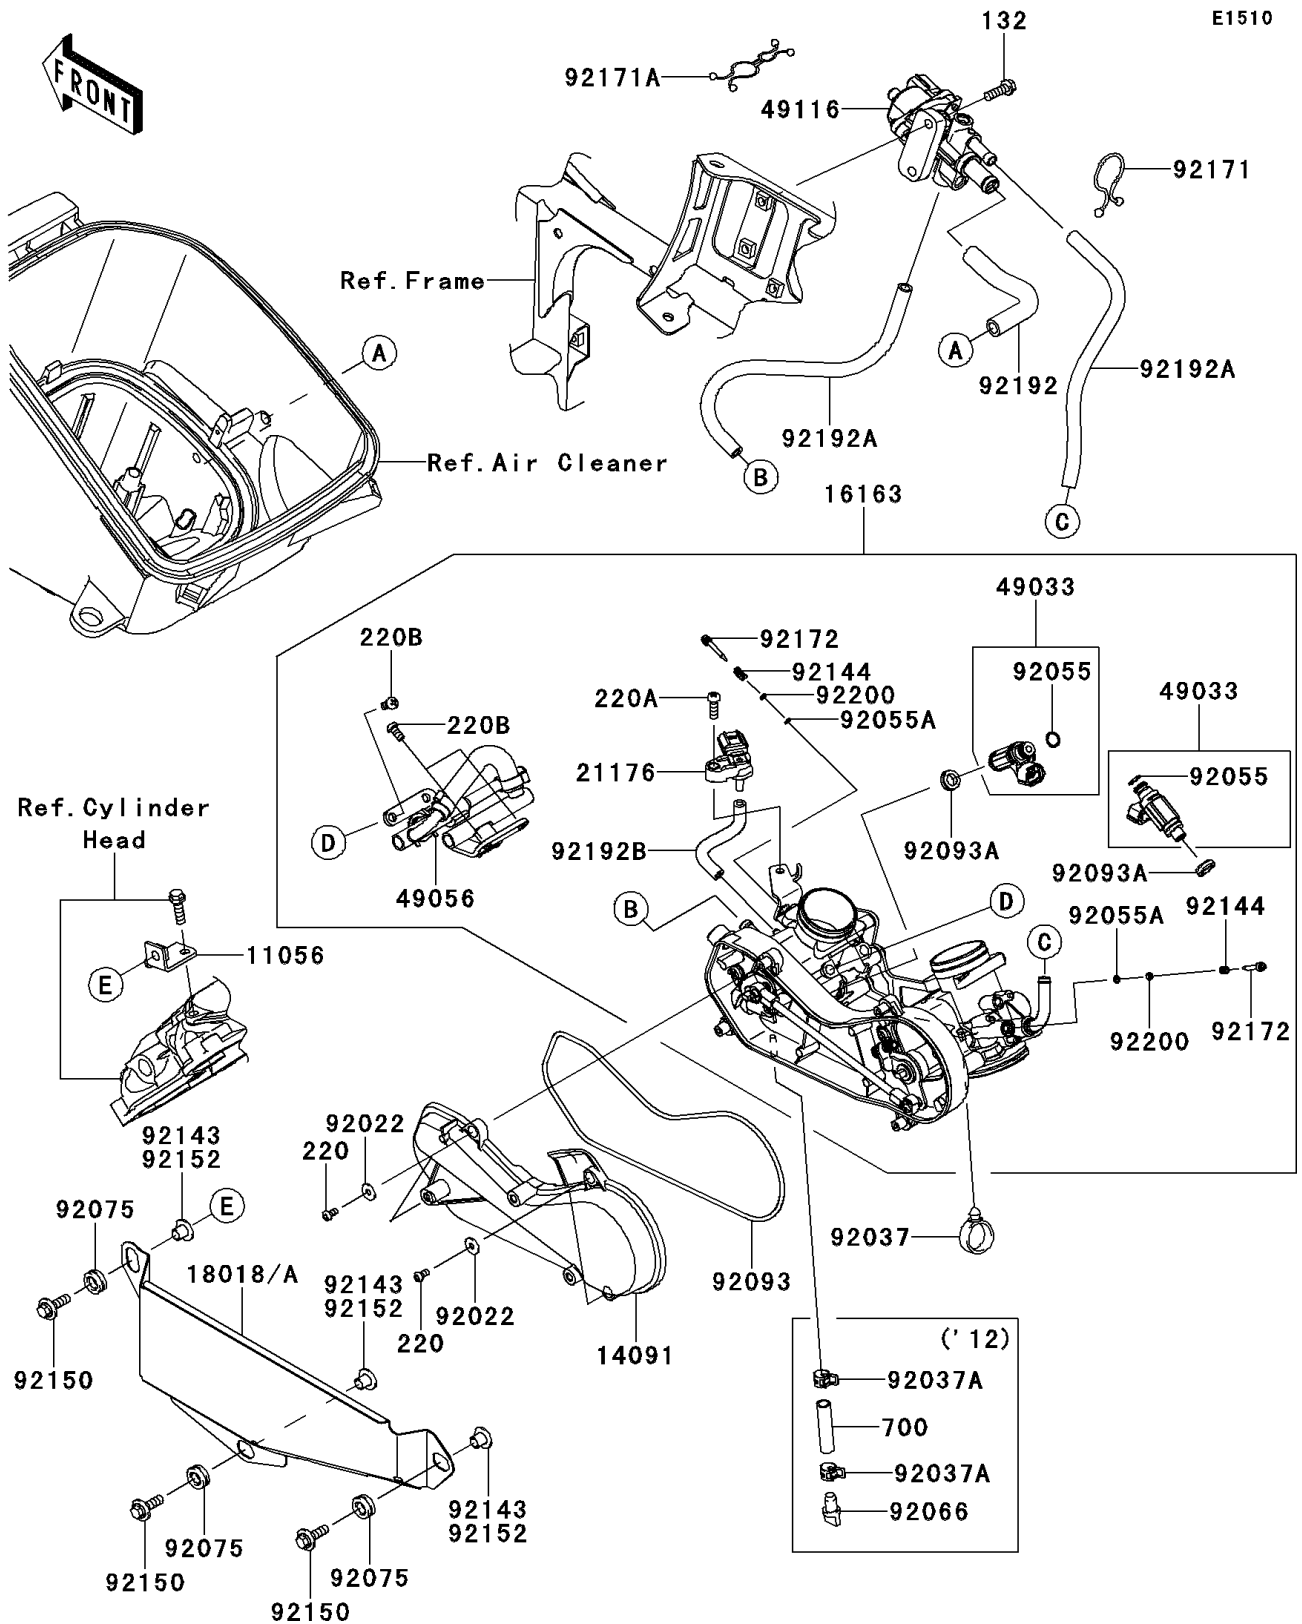

## 2013 BRUTE FORCE® 750 4x4i PARTS DIAGRAM

Throttle

## 2013 BRUTE FORCE® 750 4x4i PARTS LIST

### Throttle

ITEM NAME	PART NUMBER	QUANTITY
BOLT-FLANGED-SMALL,6X18 (Ref # 132)	132BD0618	1
SCREW-PAN-CROS,4X8 (Ref # 220)	220AA0408	1
SCREW-PAN-CROS,5X16 (Ref # 220A)	220AA0516	1
SCREW-PAN-CROS,6X12 (Ref # 220B)	220D0612	1
BRACKET (Ref # 11056)	11056-1026	1
COVER,THROTTLE LINK (Ref # 14091)	14091-1731	1
THROTTLE-ASSY (Ref # 16163)	16163-0786	1
PLATE-HEAT GUARD (Ref # 18018A)	18018-0033	1
SENSOR,PRESSURE (Ref # 21176)	21176-0111	1
NOZZLE-INJECTION (Ref # 49033)	49033-1060	1
PIPE-INJECTION (Ref # 49056)	49056-0034	1
VALVE-ASSY (Ref # 49116)	49116-0021	1
WASHER,5.2X13X1 (Ref # 92022)	92022-1380	1
CLAMP,HOSE (Ref # 92037)	92037-1827	1
RING-O,INJECTION NOZZLE (Ref # 92055)	92055-1622	1
RING-O,AIR SCREW (Ref # 92055A)	92055-1658	1
DAMPER (Ref # 92075)	92075-1947	1
SEAL (Ref # 92093)	92093-0082	1
SEAL (Ref # 92093A)	92093-0127	1
SPRING,THROTTLE STOP SCREW (Ref # 92144)	92144-1674	1
BOLT,FLANGED,6X20 (Ref # 92150)	92150-1339	1
COLLAR,6.3X8.3X9.2 (Ref # 92152)	92152-0237	1
CLAMP (Ref # 92171)	92171-1185	1
CLAMP (Ref # 92171A)	92171-1438	1
SCREW (Ref # 92172)	92172-0156	1
TUBE (Ref # 92192)	92192-0437	1
TUBE (Ref # 92192A)	92192-0439	1
TUBE (Ref # 92192B)	92192-0914	1
WASHER,PILOT AIR SCREW (Ref # 92200)	92200-1564	1