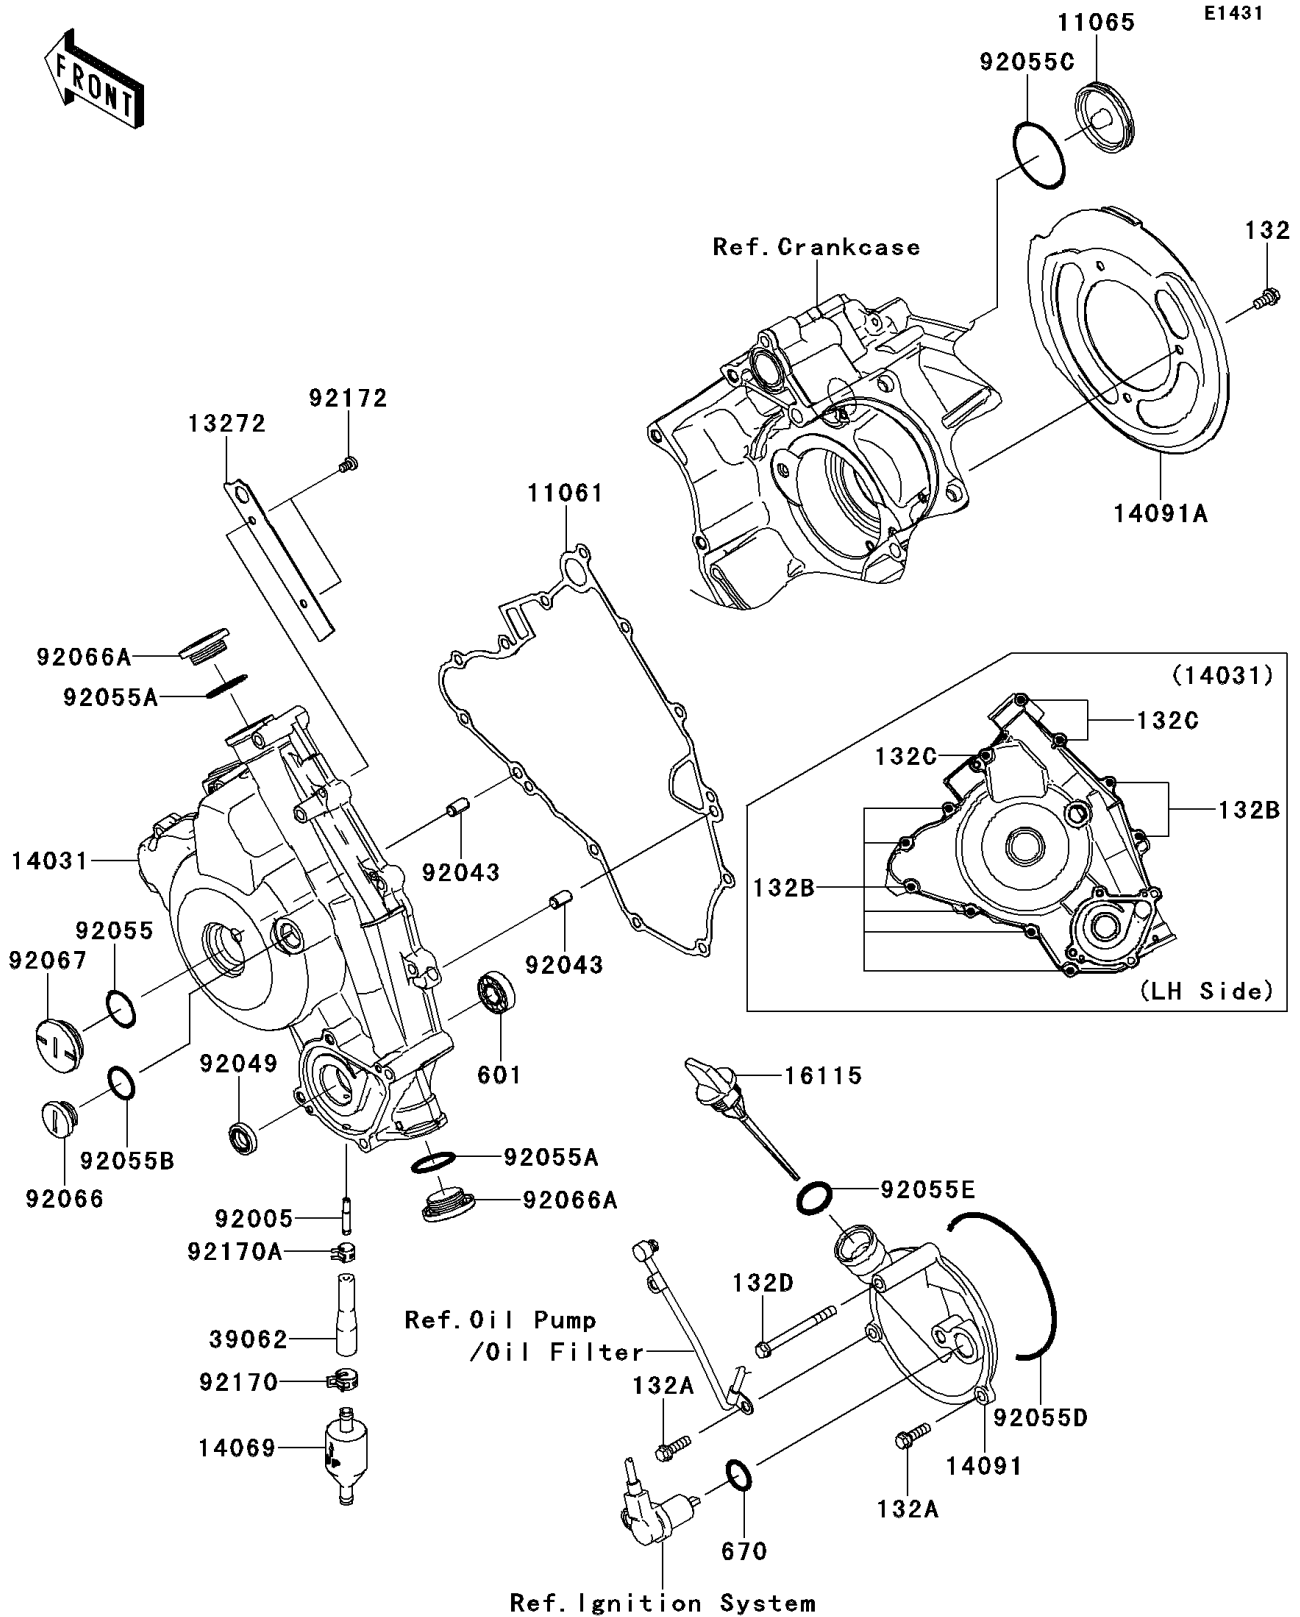

# 2014 BRUTE FORCE® 750 4x4i PARTS DIAGRAM

Engine Cover(s)

## 2014 BRUTE FORCE® 750 4x4i PARTS LIST

### Engine Cover(s)

ITEM NAME	PART NUMBER	QUANTITY
BOLT-FLANGED-SMALL,6X12 (Ref # 132)	132BD0612	3
BOLT-FLANGED-SMALL,6X20 (Ref # 132A)	132BD0620	2
BOLT-FLANGED-SMALL,6X30 (Ref # 132B)	132BD0630	8
BOLT-FLANGED-SMALL,6X55 (Ref # 132C)	132BD0655	3
BOLT-FLANGED-SMALL,6X65 (Ref # 132D)	132BD0665	1
BEARING-BALL (Ref # 601)	601A6001	1
O RING (Ref # 670)	670D2018	1
GASKET (Ref # 11061)	11061-1119	1
CAP (Ref # 11065)	11065-1151	1
PLATE (Ref # 13272)	13272-1090	1
COVER-GENERATOR (Ref # 14031)	14031-0127	1
BREATHER (Ref # 14069)	14069-1051	1
COVER (Ref # 14091)	14091-1365	1
COVER,BELT CONVERTER (Ref # 14091A)	14091-1571	1
CAP-OIL FILLER (Ref # 16115)	16115-0001	1
HOSE-COOLING,CARBURETOR-VALVE (Ref # 39062)	39062-1382	1
FITTING (Ref # 92005)	92005-1264	1
PIN,6.2X8X14 (Ref # 92043)	92043-1263	2
SEAL-OIL,SC 12X22X5 (Ref # 92049)	92049-1228	1
RING-O,27.7X2.4 (Ref # 92055)	92055-091	1
RING-O,25.7X2.4 (Ref # 92055A)	92055-1136	2
RING-O,20X2 (Ref # 92055B)	92055-1146	1
RING-O,44.7X2.4 (Ref # 92055C)	92055-1279	1
RING-O,99.5X2.0 (Ref # 92055D)	92055-1632	1
RING-O,20X3 (Ref # 92055E)	92055-2185	1
PLUG,COVER (Ref # 92066)	92066-0011	1
PLUG,25X8 (Ref # 92066A)	92066-0012	2
PLUG,30X8 (Ref # 92067)	92067-024	1
CLAMP (Ref # 92170)	92170-1492	1

## 2014 BRUTE FORCE® 750 4x4i PARTS LIST

Engine Cover(s)

ITEM NAME	PART NUMBER	QUANTITY
CLAMP (Ref # 92170A)	92170-1493	1
SCREW,5X8 (Ref # 92172)	92172-0119	2