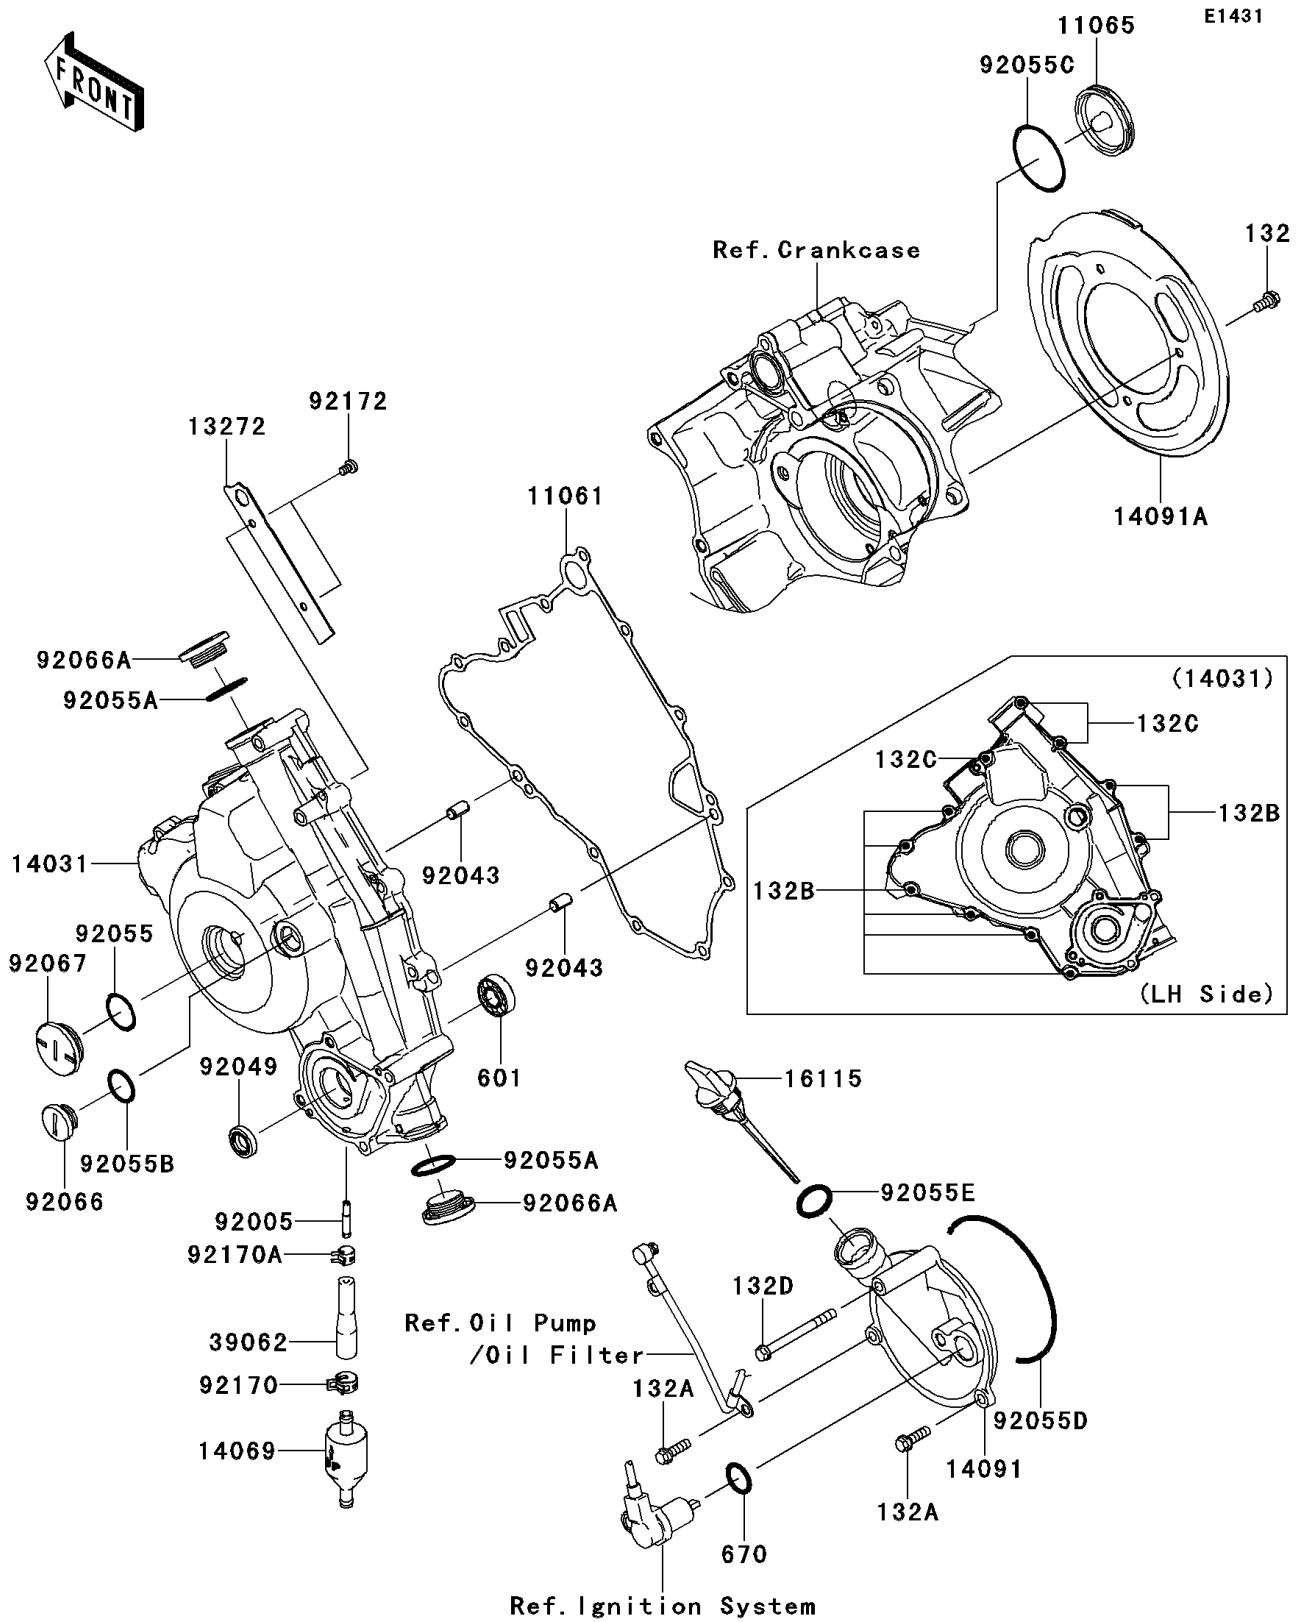

2014 BRUTE FORCE® 750 4x4i PARTS DIAGRAM

Engine Cover(s)

2014 BRUTE FORCE® 750 4x4i PARTS LIST

Engine Cover(s)

ITEM NAME	PART NUMBER	QUANTITY
BOLT-FLANGED-SMALL,6X12 (Ref # 132)	132BD0612	1
BOLT-FLANGED-SMALL,6X20 (Ref # 132A)	132BD0620	1
BOLT-FLANGED-SMALL,6X30 (Ref # 132B)	132BD0630	1
BOLT-FLANGED-SMALL,6X55 (Ref # 132C)	132BD0655	1
BOLT-FLANGED-SMALL,6X65 (Ref # 132D)	132BD0665	1
BEARING-BALL (Ref # 601)	601A6001	1
O RING (Ref # 670)	670D2018	1
GASKET (Ref # 11061)	11061-1119	1
CAP (Ref # 11065)	11065-1151	1
PLATE (Ref # 13272)	13272-1090	1
COVER-GENERATOR (Ref # 14031)	14031-0127	1
BREATHER (Ref # 14069)	14069-1051	1
COVER (Ref # 14091)	14091-1365	1
COVER,BELT CONVERTER (Ref # 14091A)	14091-1571	1
CAP-OIL FILLER (Ref # 16115)	16115-0001	1
HOSE-COOLING,CARBURETOR-VALVE (Ref # 39062)	39062-1382	1
FITTING (Ref # 92005)	92005-1264	1
PIN,6.2X8X14 (Ref # 92043)	92043-1263	1
SEAL-OIL,SC 12X22X5 (Ref # 92049)	92049-1228	1
RING-O,27.7X2.4 (Ref # 92055)	92055-091	1
RING-O,25.7X2.4 (Ref # 92055A)	92055-1136	1
RING-O,20X2 (Ref # 92055B)	92055-1146	1
RING-O,44.7X2.4 (Ref # 92055C)	92055-1279	1
RING-O,99.5X2.0 (Ref # 92055D)	92055-1632	1
RING-O,20X3 (Ref # 92055E)	92055-2185	1
PLUG,COVER (Ref # 92066)	92066-0011	1
PLUG,25X8 (Ref # 92066A)	92066-0012	1
PLUG,30X8 (Ref # 92067)	92067-024	1
CLAMP (Ref # 92170)	92170-1492	1

2014 BRUTE FORCE® 750 4x4i PARTS LIST

Engine Cover(s)

ITEM NAME	PART NUMBER	QUANTITY
CLAMP (Ref # 92170A)	92170-1493	1
SCREW,5X8 (Ref # 92172)	92172-0119	1