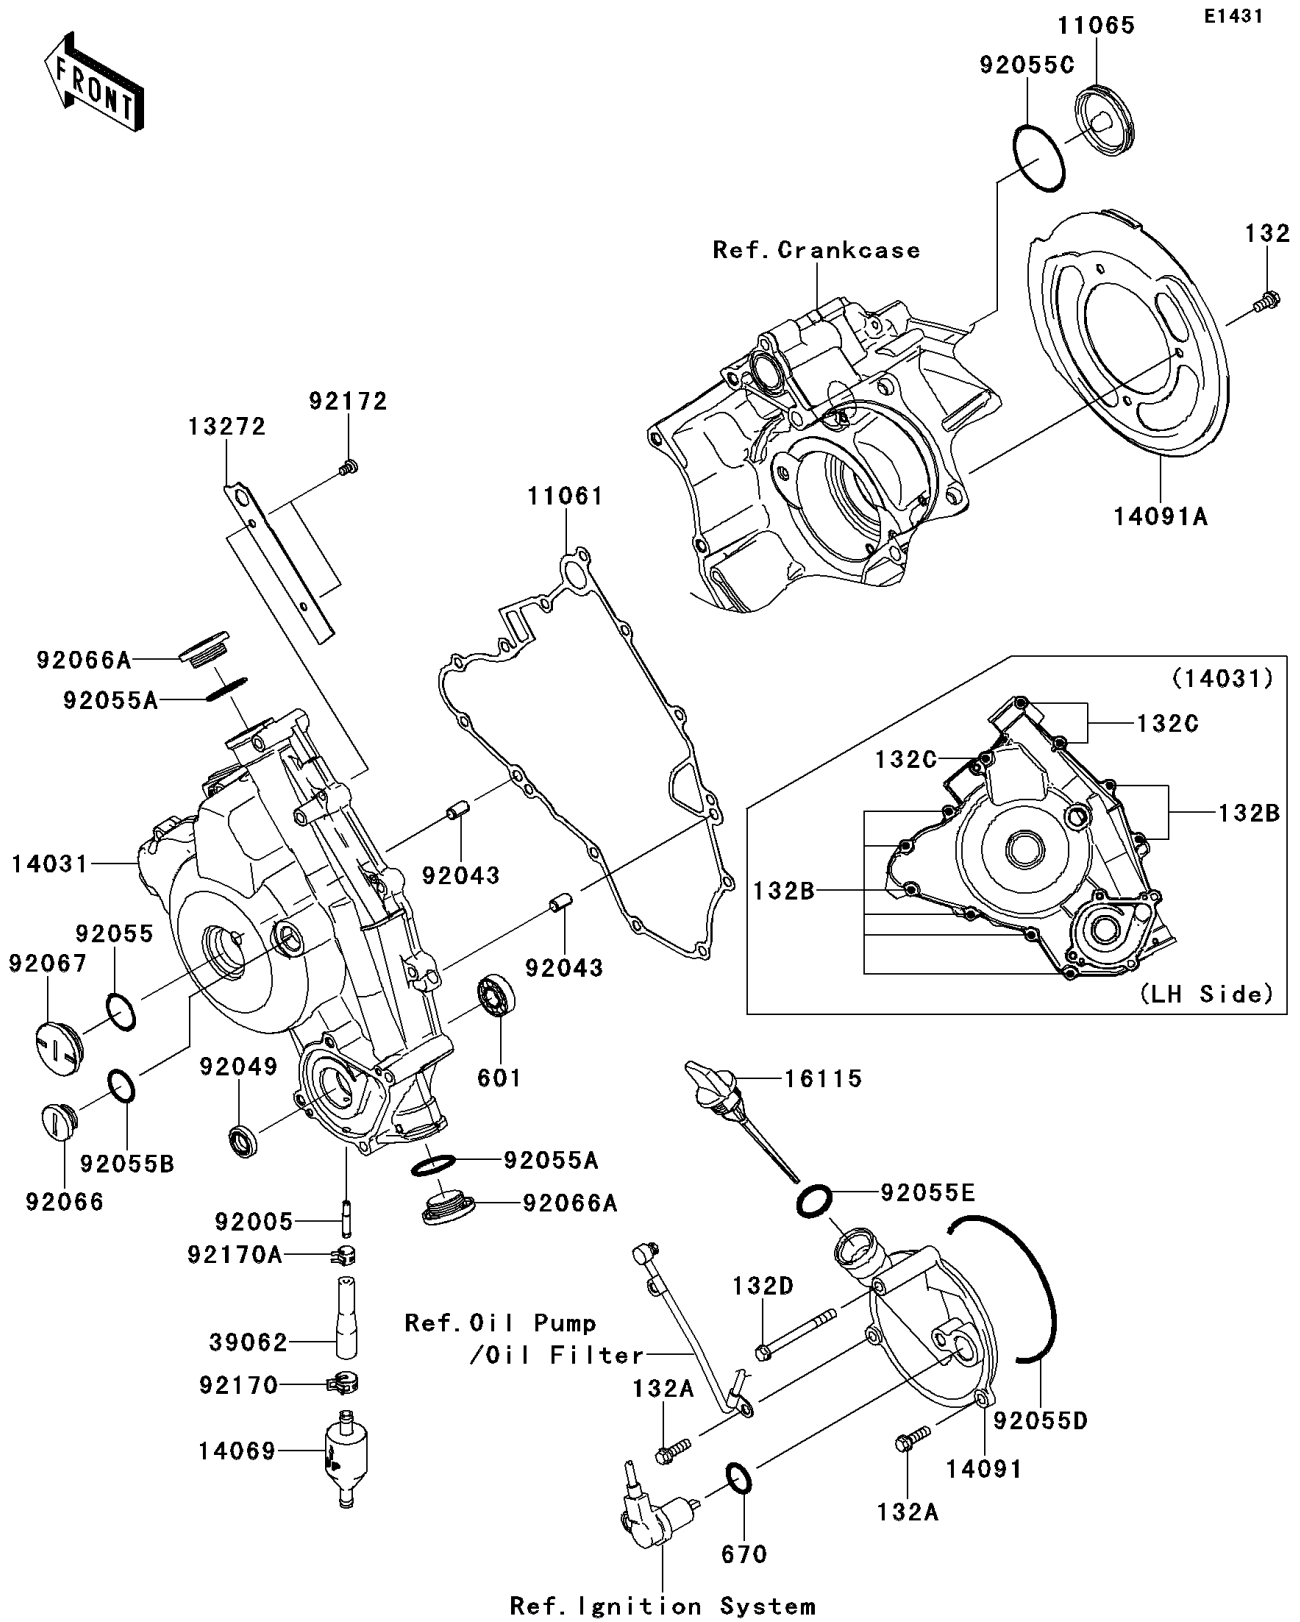

2013 BRUTE FORCE® 750 4x4i PARTS DIAGRAM

Engine Cover(s)

2013 BRUTE FORCE® 750 4x4i PARTS LIST

Engine Cover(s)

ITEM NAME	PART NUMBER	QUANTITY
BOLT-FLANGED-SMALL,6X12 (Ref # 132)	132BD0612	1
BOLT-FLANGED-SMALL,6X20 (Ref # 132A)	132BD0620	1
BOLT-FLANGED-SMALL,6X30 (Ref # 132B)	132BD0630	1
BOLT-FLANGED-SMALL,6X55 (Ref # 132C)	132BD0655	1
BOLT-FLANGED-SMALL,6X65 (Ref # 132D)	132BD0665	1
BEARING-BALL (Ref # 601)	601A6001	1
O RING (Ref # 670)	670D2018	1
GASKET (Ref # 11061)	11061-1119	1
CAP (Ref # 11065)	11065-1151	1
PLATE (Ref # 13272)	13272-1090	1
COVER-GENERATOR (Ref # 14031)	14031-0127	1
BREATHER (Ref # 14069)	14069-1051	1
COVER (Ref # 14091)	14091-1365	1
COVER,BELT CONVERTER (Ref # 14091A)	14091-1571	1
CAP-OIL FILLER (Ref # 16115)	16115-0001	1
HOSE-COOLING,CARBURETOR-VALVE (Ref # 39062)	39062-1382	1
FITTING (Ref # 92005)	92005-1264	1
PIN,6.2X8X14 (Ref # 92043)	92043-1263	1
SEAL-OIL,SC 12X22X5 (Ref # 92049)	92049-1228	1
RING-O,27.7X2.4 (Ref # 92055)	92055-091	1
RING-O,25.7X2.4 (Ref # 92055A)	92055-1136	1
RING-O,20X2 (Ref # 92055B)	92055-1146	1
RING-O,44.7X2.4 (Ref # 92055C)	92055-1279	1
RING-O,99.5X2.0 (Ref # 92055D)	92055-1632	1
RING-O,20X3 (Ref # 92055E)	92055-2185	1
PLUG,COVER (Ref # 92066)	92066-0011	1
PLUG,25X8 (Ref # 92066A)	92066-0012	1
PLUG,30X8 (Ref # 92067)	92067-024	1
CLAMP (Ref # 92170)	92170-1492	1

2013 BRUTE FORCE® 750 4x4i PARTS LIST

Engine Cover(s)

ITEM NAME	PART NUMBER	QUANTITY
CLAMP (Ref # 92170A)	92170-1493	1
SCREW,5X8 (Ref # 92172)	92172-0119	1