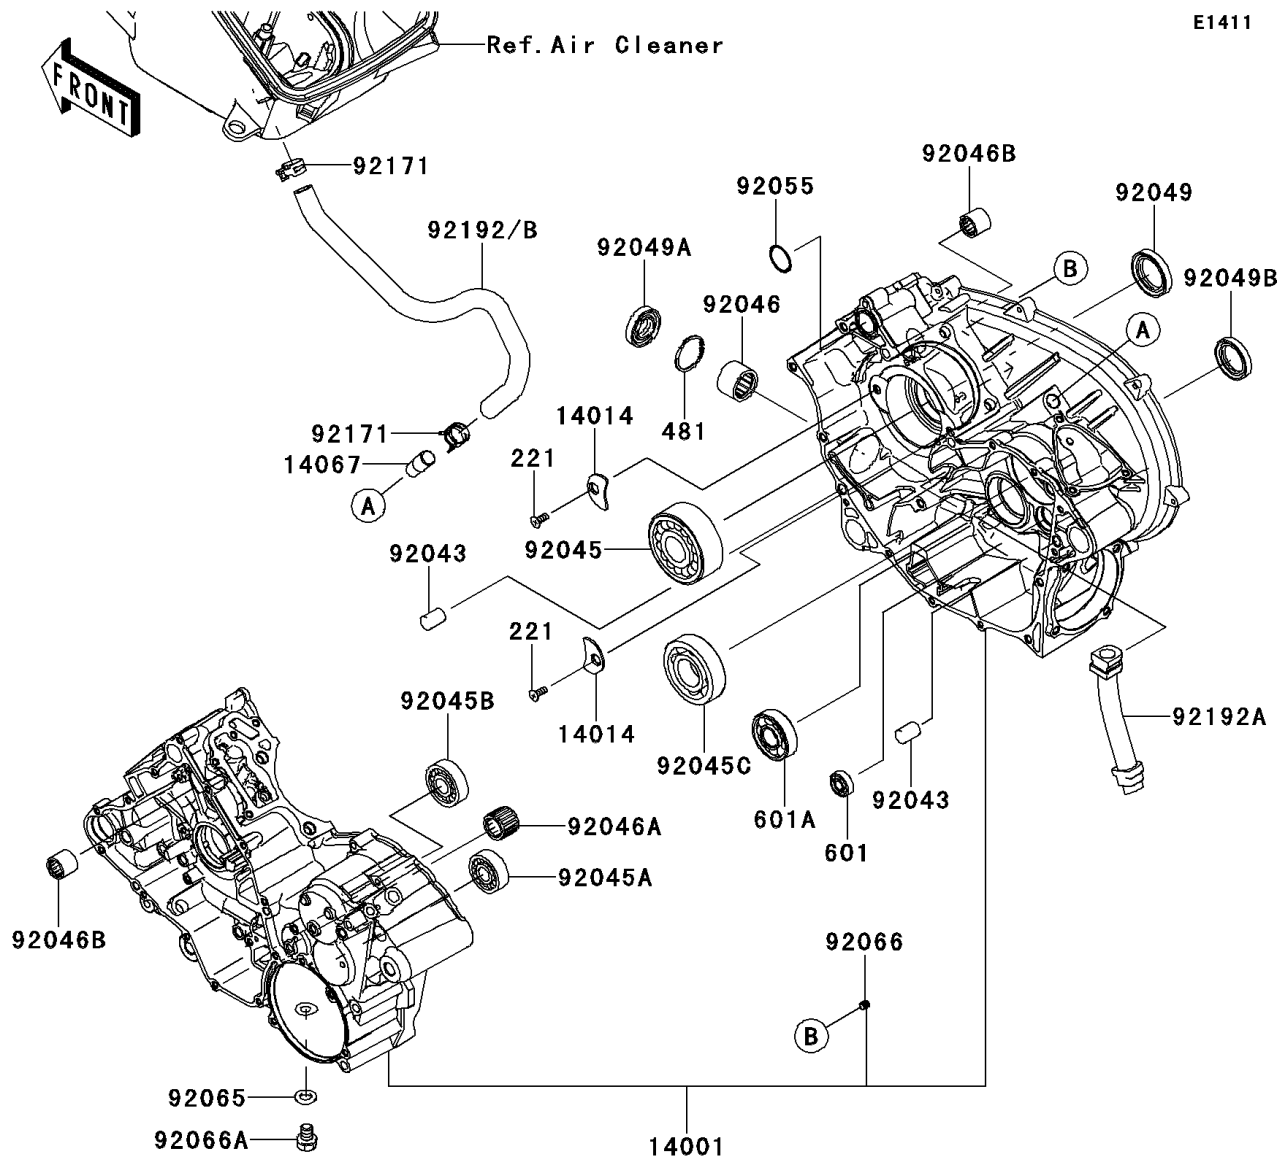

2013 BRUTE FORCE® 750 4x4i PARTS DIAGRAM

Crankcase

E1411