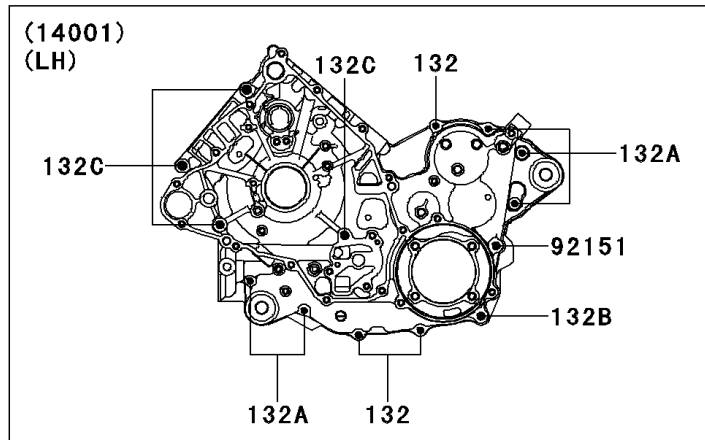

2013 BRUTE FORCE® 750 4x4i PARTS DIAGRAM

Crankcase

E1411