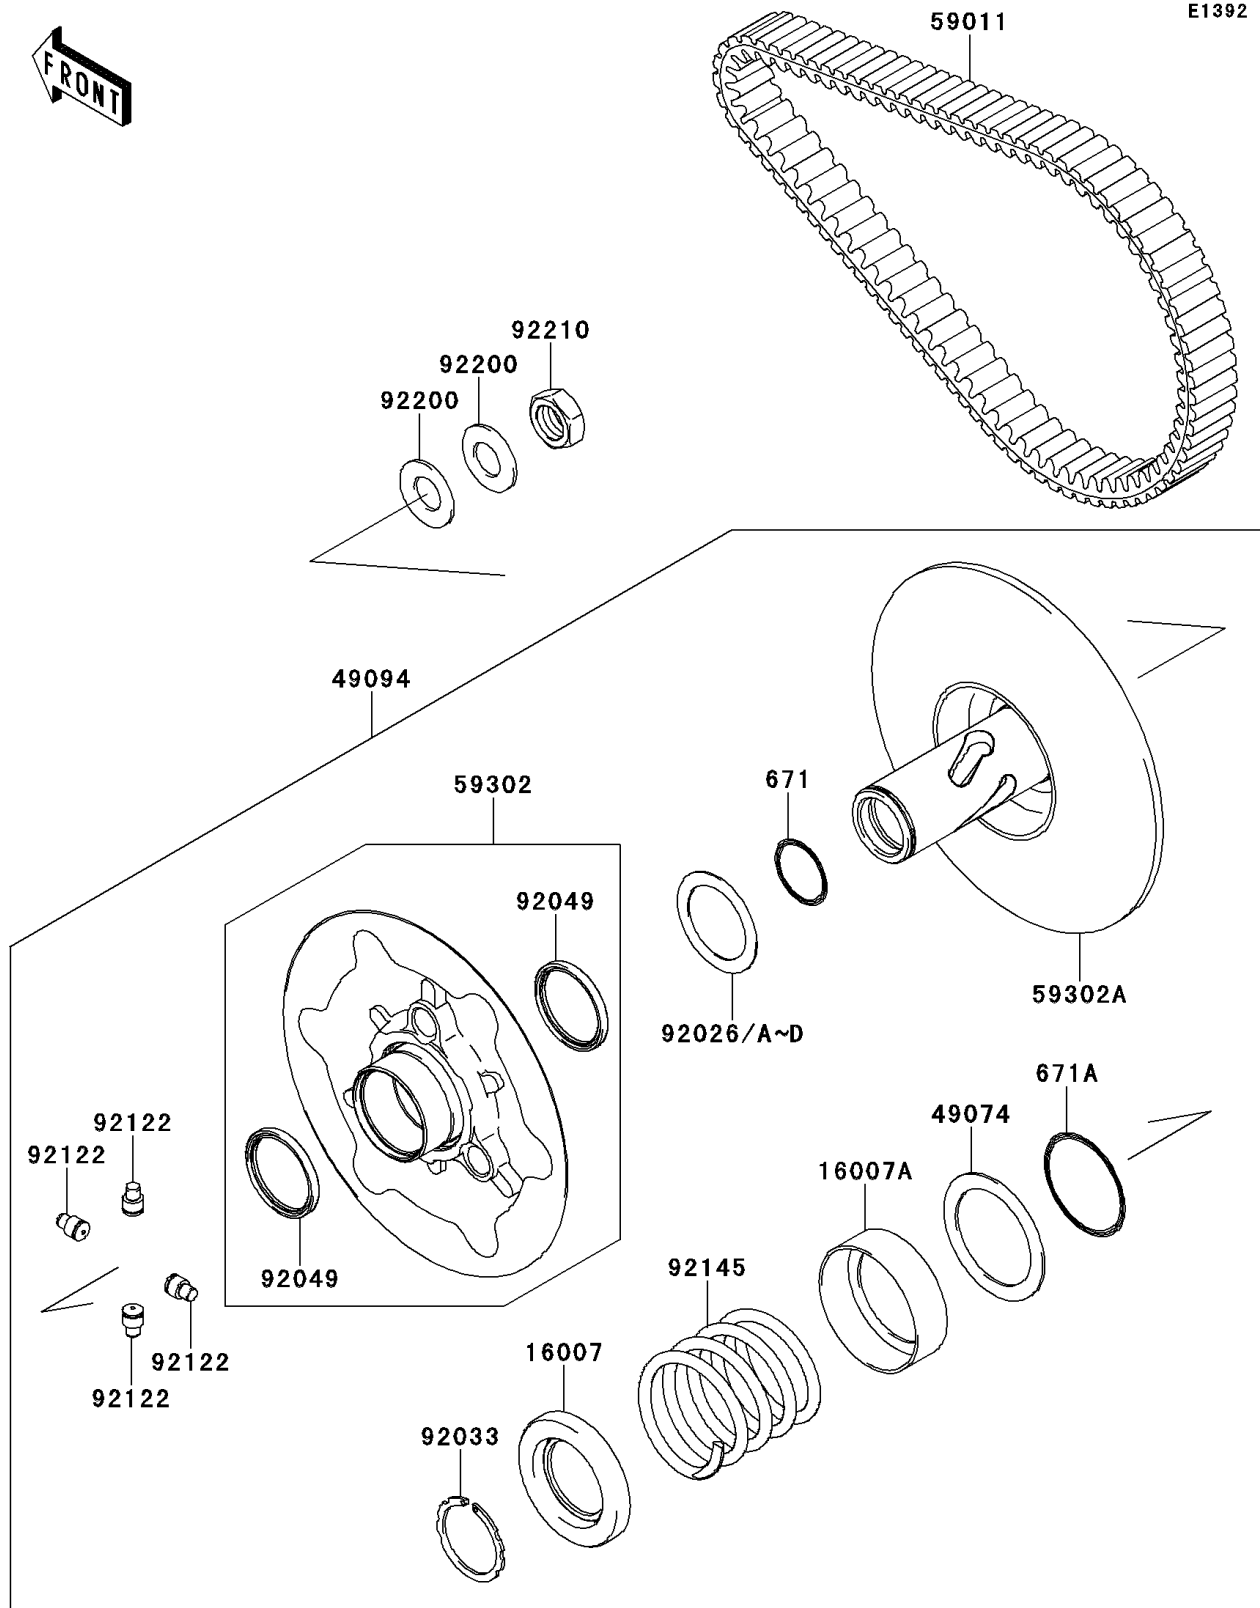

## 2013 BRUTE FORCE® 750 4x4i PARTS DIAGRAM

Driven Converter/Drive Belt

## 2013 BRUTE FORCE® 750 4x4i PARTS LIST

Driven Converter/Drive Belt

ITEM NAME	PART NUMBER	QUANTITY
O RING (Ref # 671)	671D2530	1
O RING (Ref # 671A)	671D2550	1
SEAT-SPRING (Ref # 16007)	16007-1203	1
SEAT-SPRING,SHEAVE MOVABLE (Ref # 16007A)	16007-1221	1
PLATE-THRUST (Ref # 49074)	49074-1055	1
CONVERTER-ASSY-DRIVEN (Ref # 49094)	49094-0051	1
BELT,CVT (Ref # 59011)	59011-0019	1
SHEAVE-COMP,MOVABLE (Ref # 59302)	59302-0039	1
SHEAVE-COMP,FIXED (Ref # 59302A)	59302-0077	1
SPACER,T=0.30 (Ref # 92026)	92026-0034	1
SPACER,T=1.00 (Ref # 92026A)	92026-1565	1
SPACER,T=0.60 (Ref # 92026B)	92026-1569	1
SPACER,T=1.40 (Ref # 92026C)	92026-1570	1
SPACER,T=0.80 (Ref # 92026D)	92026-1617	1
RING-SNAP (Ref # 92033)	92033-1317	1
SEAL-OIL (Ref # 92049)	92049-1528	1
ROLLER (Ref # 92122)	92122-1209	1
SPRING,PURPLE (Ref # 92145)	92145-1499	1
WASHER (Ref # 92200)	92200-1505	1
NUT,18MM (Ref # 92210)	92210-1367	1