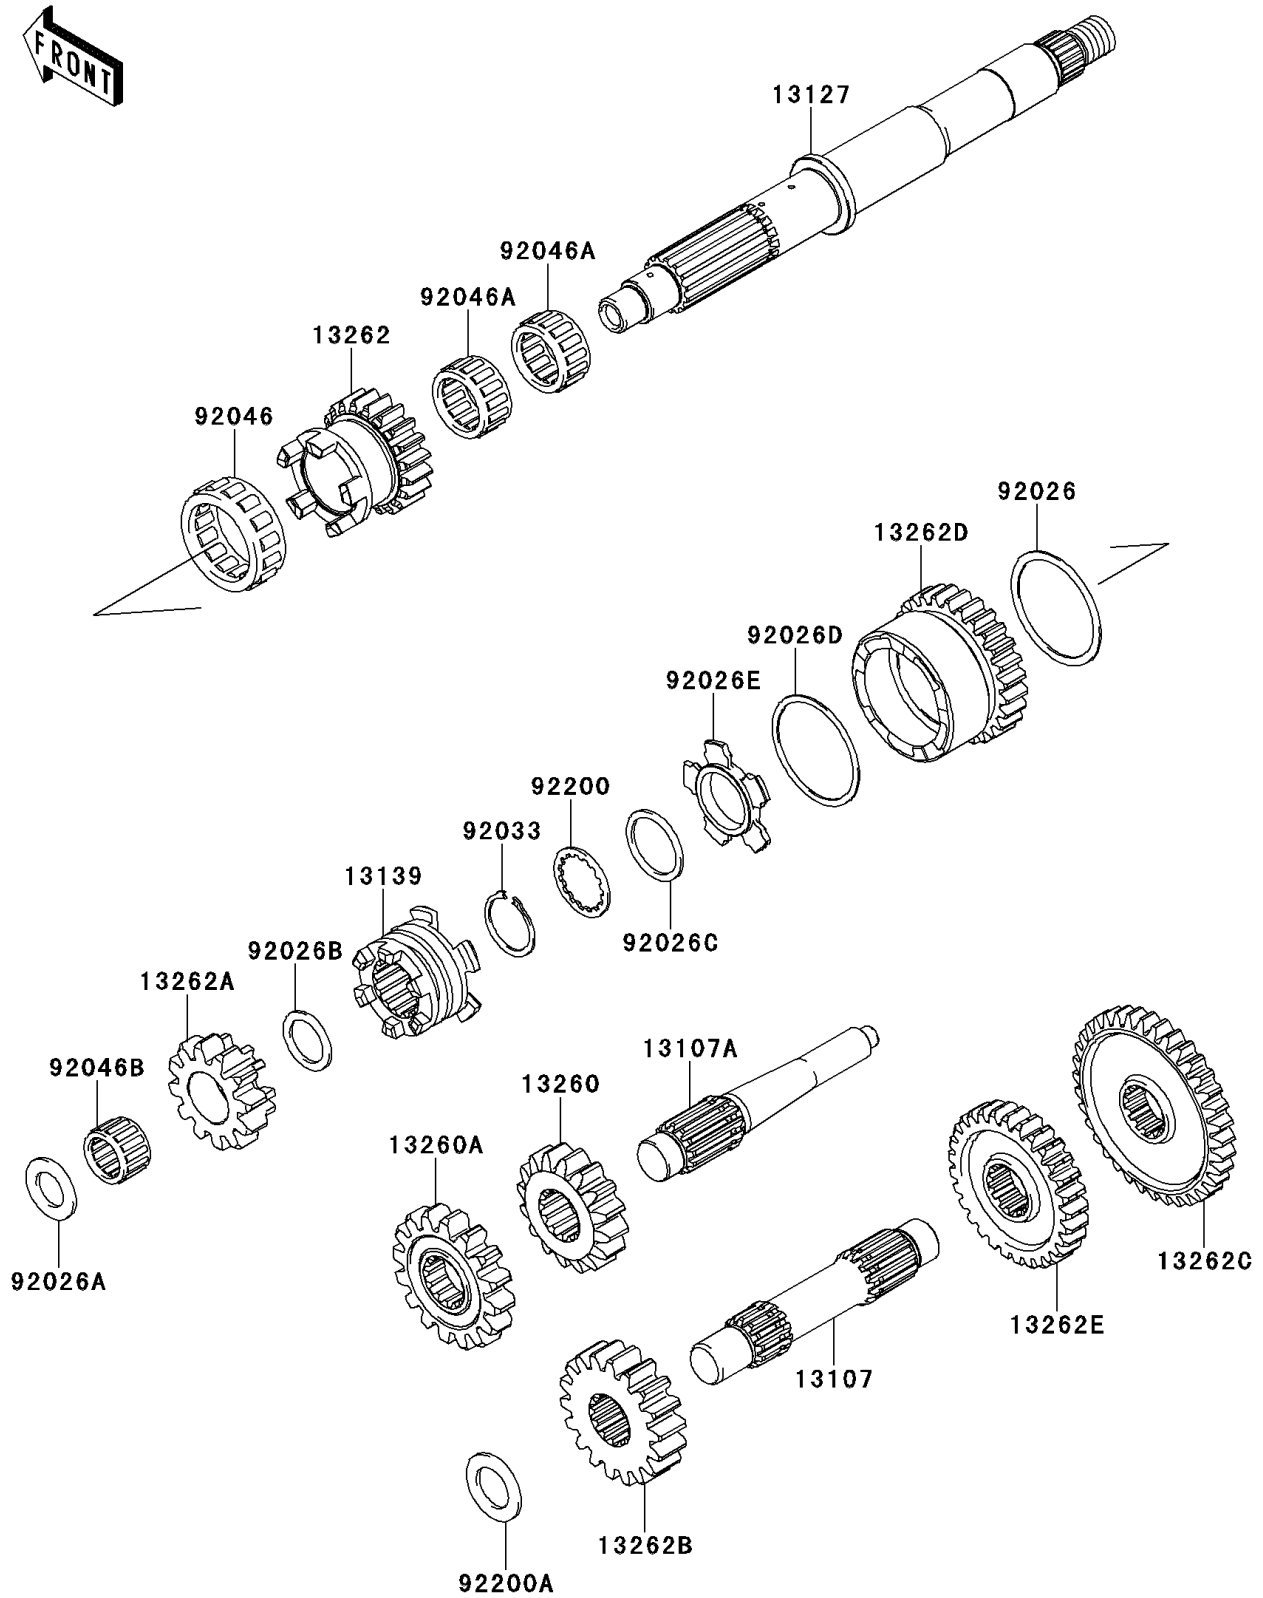

2013 BRUTE FORCE® 750 4x4i PARTS DIAGRAM

Transmission

E1361

2013 BRUTE FORCE® 750 4x4i PARTS LIST

Transmission

ITEM NAME	PART NUMBER	QUANTITY
SHAFT,COUNTER (Ref # 13107)	13107-0182	1
SHAFT,REVERSE,IDLE (Ref # 13107A)	13107-0754	1
SHAFT-TRANSMISSION INPUT (Ref # 13127)	13127-0053	1
SHIFTER (Ref # 13139)	13139-0626	1
GEAR,OUTPUT REVERSE,16T (Ref # 13260)	13260-1872	1
GEAR,DRIVEN REVERSE,16T (Ref # 13260A)	13260-1873	1
GEAR,INPUT LOW,20T (Ref # 13262)	13262-0234	1
GEAR,INPUT REVERSE,12T (Ref # 13262A)	13262-0235	1
GEAR,OUTPUT DRIVE,18T (Ref # 13262B)	13262-0432	1
GEAR,DRIVEN LOW,36T (Ref # 13262C)	13262-0794	1
GEAR,INPUT HI,27T (Ref # 13262D)	13262-0837	1
GEAR,DRIVEN HI,29T (Ref # 13262E)	13262-0838	1
SPACER,48.2X56X1.0 (Ref # 92026)	92026-0163	1
SPACER,17.3X30X2.0 (Ref # 92026A)	92026-1415	1
SPACER,21.2X29X1.6 (Ref # 92026B)	92026-1568	1
SPACER,28.2X34.5X1.6 (Ref # 92026C)	92026-1587	1
SPACER,48.2X54.3X1.0 (Ref # 92026D)	92026-1599	1
SPACER,HI&LOW (Ref # 92026E)	92026-1600	1
RING-SNAP,25.9X30.6X1.2 (Ref # 92033)	92033-1037	1
BEARING-NEEDLE,HIGH GEAR (Ref # 92046)	92046-1276	1
BEARING-NEEDLE,FWF-283317 (Ref # 92046A)	92046-1278	1
BEARING-NEEDLE,REVERSE GEAR (Ref # 92046B)	92046-1279	1
WASHER,28.5X34.0X1.5 (Ref # 92200)	92200-1240	1
WASHER,20.3X33X2.0 (Ref # 92200A)	92200-1351	1