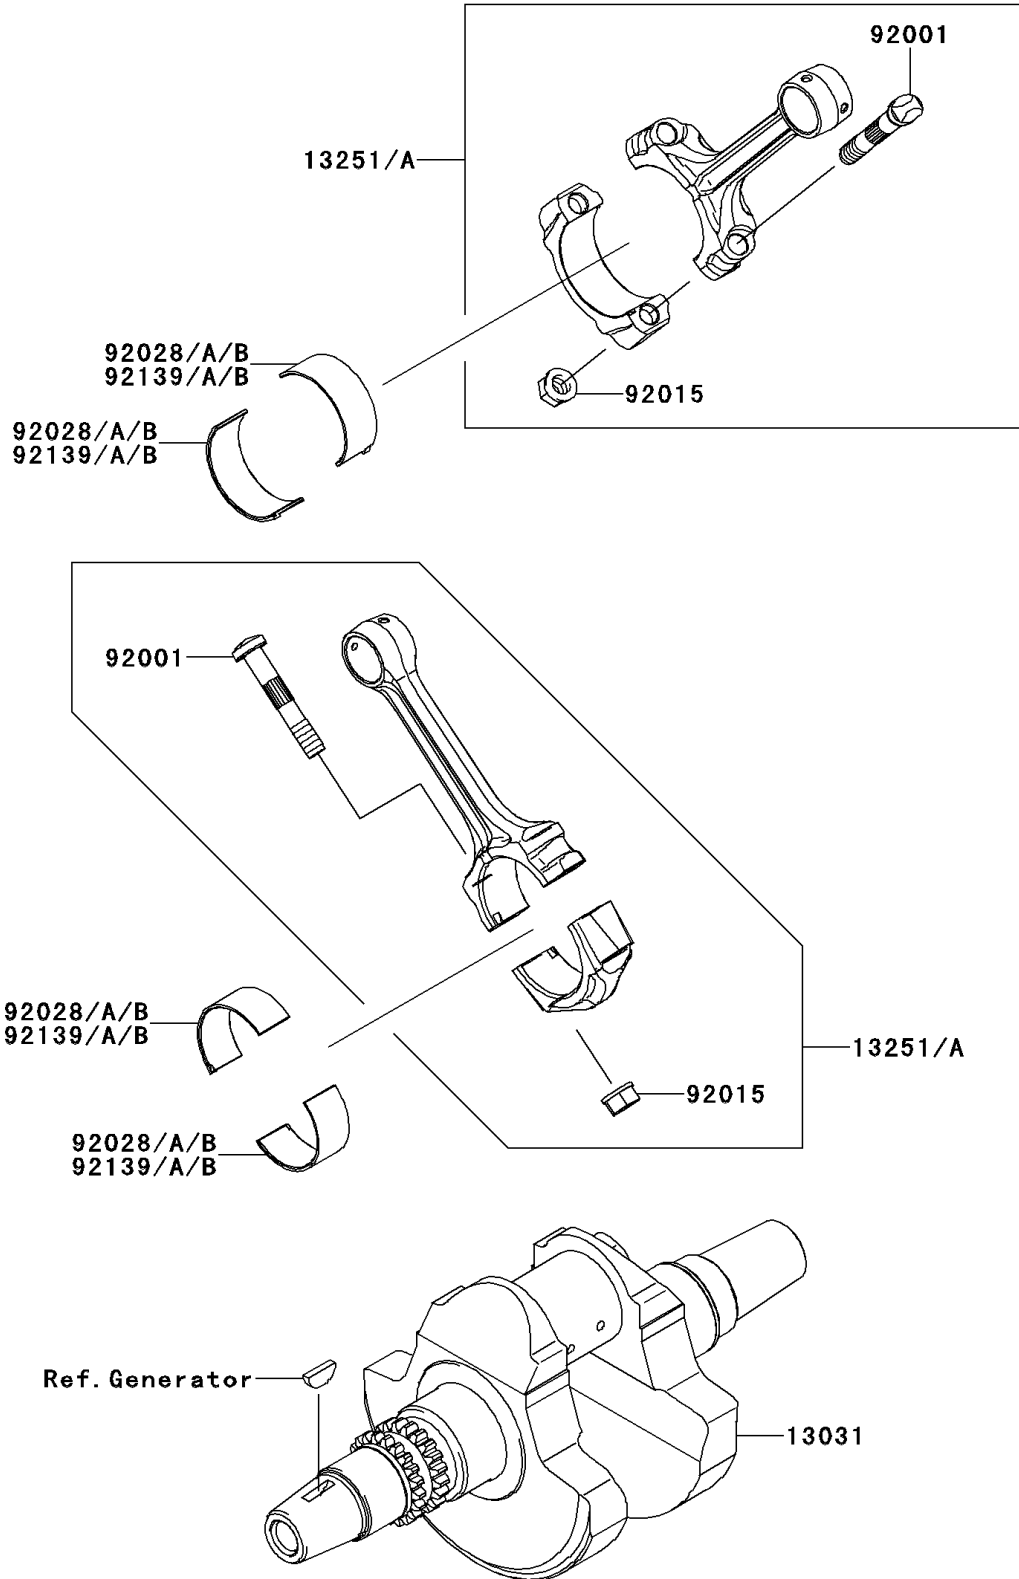

## 2014 BRUTE FORCE® 750 4x4i PARTS DIAGRAM

Crankshaft

E1321

## 2014 BRUTE FORCE® 750 4x4i PARTS LIST

Crankshaft

ITEM NAME	PART NUMBER	QUANTITY
CRANKSHAFT-COMP (Ref # 13031)	13031-0718	1
ROD-ASSY-CONNECTING (Ref # 13251)	13251-0709	1
BOLT,CONNECTING ROD (Ref # 92001)	92001-1980	1
NUT,FLANGED,8MM (Ref # 92015)	92015-1311	1
BUSHING,CONNECTING ROD,GREEN (Ref # 92139)	92139-0764	1
BUSHING,CONNECTING ROD,YELLOW (Ref # 92139A)	92139-0765	1
BUSHING,CONNECTING ROD,BROWN (Ref # 92139B)	92139-0766	1