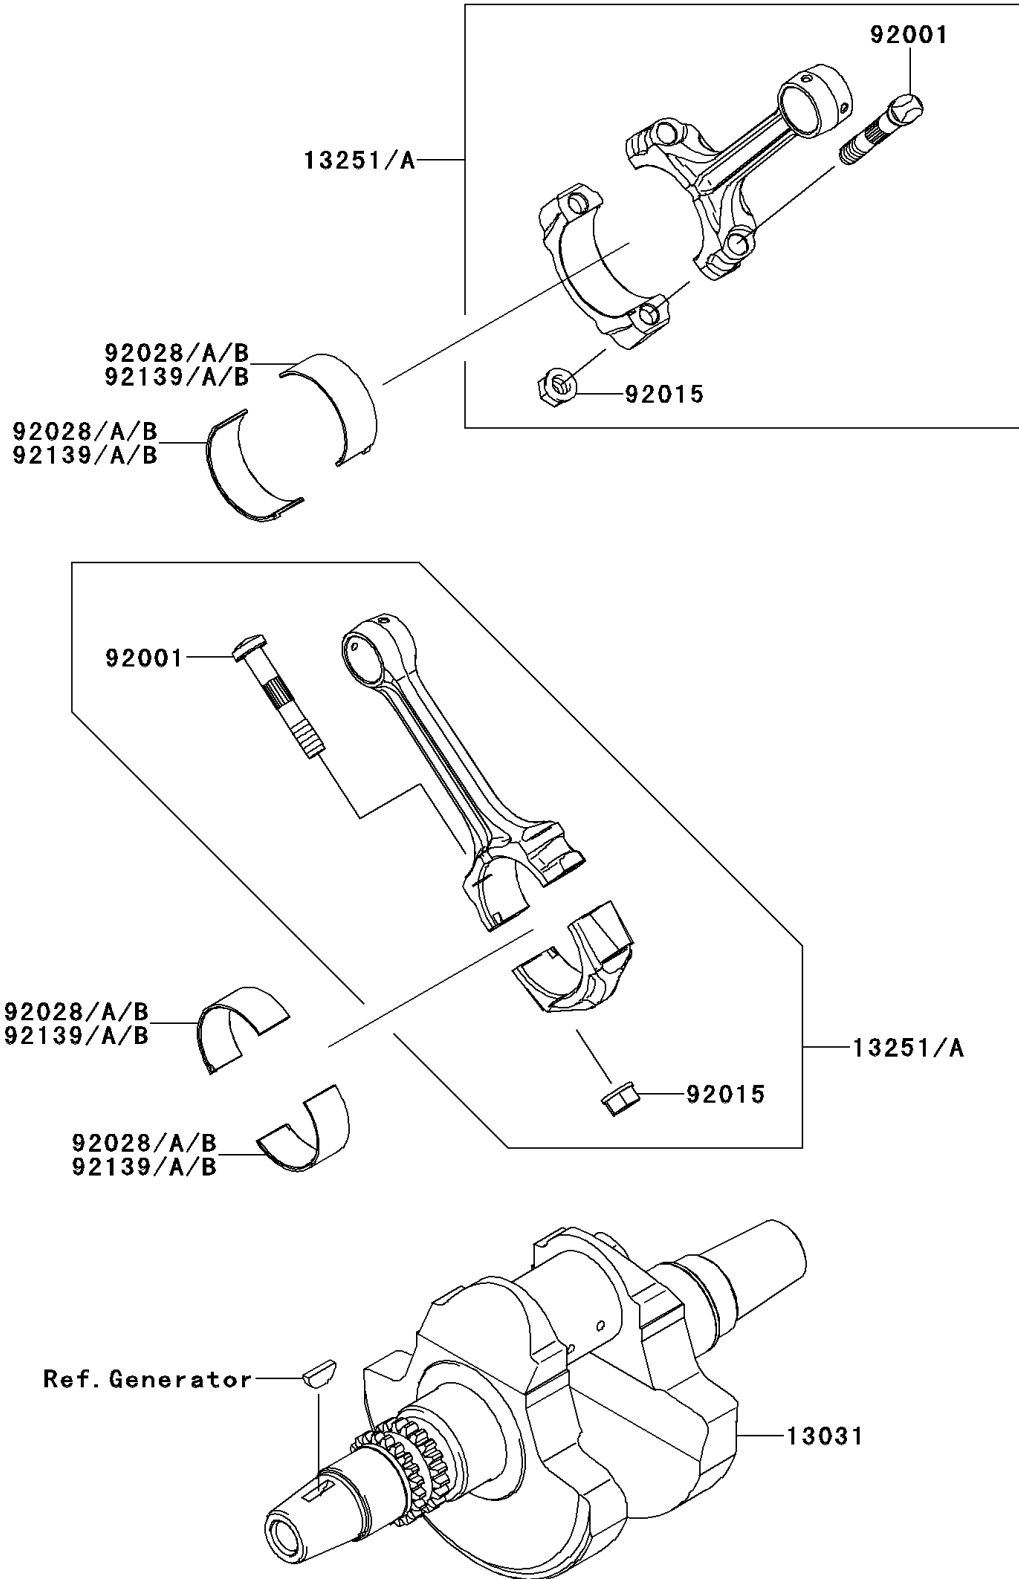

2013 BRUTE FORCE® 750 4x4i PARTS DIAGRAM

Crankshaft

E1321

2013 BRUTE FORCE® 750 4x4i PARTS LIST

Crankshaft

ITEM NAME	PART NUMBER	QUANTITY
CRANKSHAFT-COMP (Ref # 13031)	13031-0718	1
ROD-ASSY-CONNECTING (Ref # 13251)	13251-0709	1
BOLT,CONNECTING ROD (Ref # 92001)	92001-1980	1
NUT,FLANGED,8MM (Ref # 92015)	92015-1311	1
BUSHING,CONNECTING ROD,GREEN (Ref # 92139)	92139-0764	1
BUSHING,CONNECTING ROD,YELLOW (Ref # 92139A)	92139-0765	1
BUSHING,CONNECTING ROD,BROWN (Ref # 92139B)	92139-0766	1