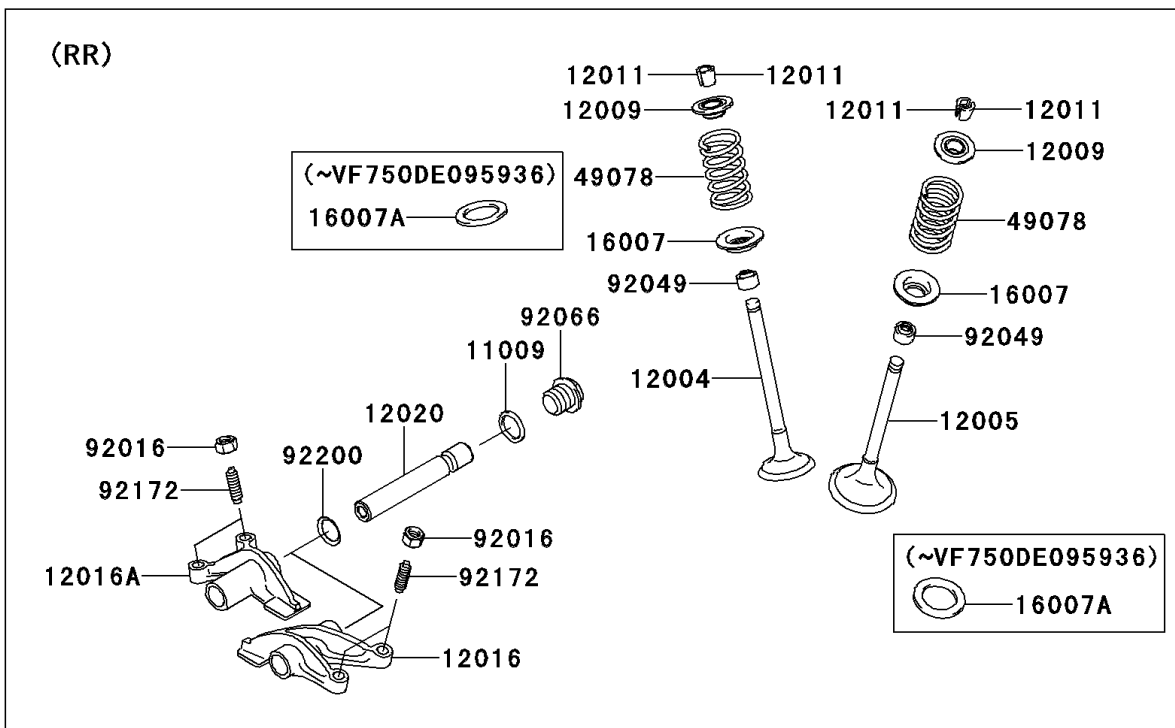

2013 BRUTE FORCE® 750 4x4i PARTS DIAGRAM

Valve(s)

E1210

2013 BRUTE FORCE® 750 4x4i PARTS LIST

Valve(s)

ITEM NAME	PART NUMBER	QUANTITY
GASKET,14X18X1.5 (Ref # 11009)	11009-1430	1
VALVE-INTAKE (Ref # 12004)	12004-0717	1
VALVE-EXHAUST (Ref # 12005)	12005-0047	1
RETAINER-VALVE SPRING (Ref # 12009)	12009-1056	1
COLLET (Ref # 12011)	12011-1051	1
ARM-ROCKER,EXHAUST (Ref # 12016)	12016-1128	1
ARM-ROCKER,INTAKE (Ref # 12016A)	12016-1129	1
SHAFT-ROCKER (Ref # 12020)	12020-0004	1
SEAT-SPRING (Ref # 16007)	16007-0703	1
SEAT-SPRING,17.5X23.8X0.5 (Ref # 16007A)	16007-1178	1
SPRING-ENGINE VALVE (Ref # 49078)	49078-0014	1
NUT,6MM (Ref # 92016)	92016-061	1
SEAL-OIL,VSB58.558 (Ref # 92049)	92049-1218	1
PLUG,DRAIN (Ref # 92066)	92066-2196	1
SCREW,6MM (Ref # 92172)	92172-0737	1
WASHER,13X17X0.3 (Ref # 92200)	92200-0808	1