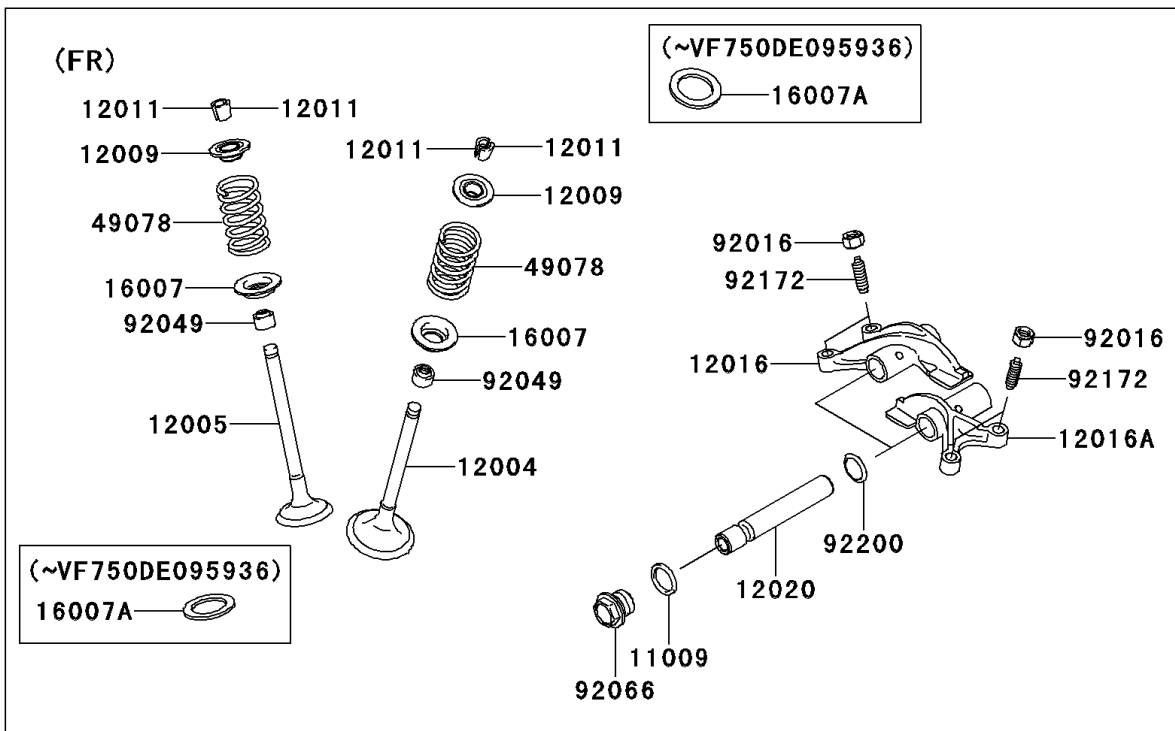

2013 BRUTE FORCE® 750 4x4i PARTS DIAGRAM

Valve(s)

E1210

2013 BRUTE FORCE® 750 4x4i PARTS LIST

Valve(s)

ITEM NAME	PART NUMBER	QUANTITY
GASKET,14X18X1.5 (Ref # 11009)	11009-1430	1
VALVE-INTAKE (Ref # 12004)	12004-0717	1
VALVE-EXHAUST (Ref # 12005)	12005-0047	1
RETAINER-VALVE SPRING (Ref # 12009)	12009-1056	1
COLLET (Ref # 12011)	12011-1051	1
ARM-ROCKER,EXHAUST (Ref # 12016)	12016-1128	1
ARM-ROCKER,INTAKE (Ref # 12016A)	12016-1129	1
SHAFT-ROCKER (Ref # 12020)	12020-0004	1
SEAT-SPRING (Ref # 16007)	16007-0703	1
SEAT-SPRING,17.5X23.8X0.5 (Ref # 16007A)	16007-1178	1
SPRING-ENGINE VALVE (Ref # 49078)	49078-0014	1
NUT,6MM (Ref # 92016)	92016-061	1
SEAL-OIL,VSB58.558 (Ref # 92049)	92049-1218	1
PLUG,DRAIN (Ref # 92066)	92066-2196	1
SCREW,6MM (Ref # 92172)	92172-0737	1
WASHER,13X17X0.3 (Ref # 92200)	92200-0808	1