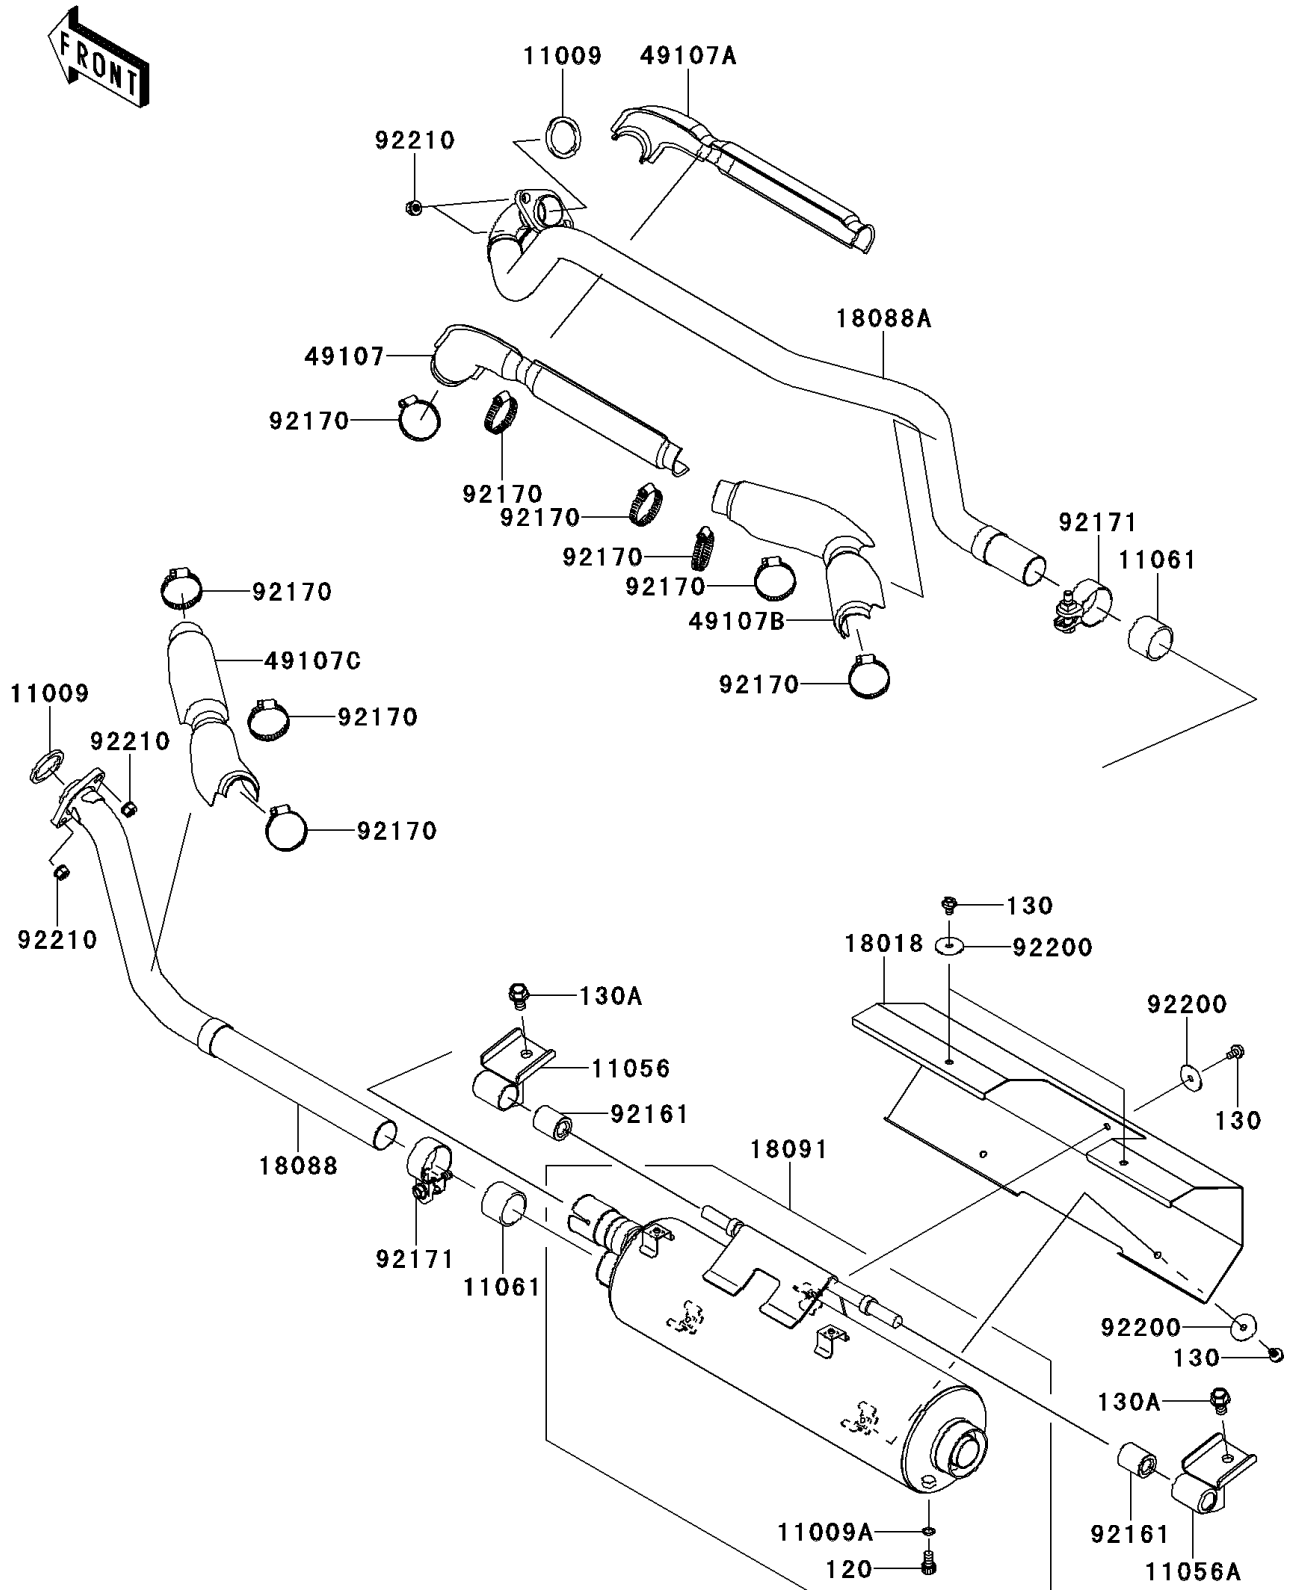

## 2013 BRUTE FORCE® 750 4x4i PARTS DIAGRAM

Muffler(s)

E1140

## 2013 BRUTE FORCE® 750 4x4i PARTS LIST

Muffler(s)

ITEM NAME	PART NUMBER	QUANTITY
BOLT-SOCKET,8X14 (Ref # 120)	120CB0814	1
BOLT-FLANGED,6X10 (Ref # 130)	130BD0610	1
BOLT-FLANGED,10X16 (Ref # 130A)	130CA1016	1
GASKET,EXHAUST HOLDER (Ref # 11009)	11009-1894	1
GASKET (Ref # 11009A)	11009-3028	1
BRACKET,MUFFLER,FR (Ref # 11056)	11056-0532	1
BRACKET,MUFFLER,RR (Ref # 11056A)	11056-0533	1
GASKET,MUFFLER CONNECTING (Ref # 11061)	11061-0360	1
PLATE-HEAT GUARD (Ref # 18018)	18018-0553	1
PIPE-EXHAUST,RR (Ref # 18088)	18088-0713	1
PIPE-EXHAUST,FR (Ref # 18088A)	18088-0728	1
BODY-COMP-MUFFLER (Ref # 18091)	18091-0841	1
COVER-EXHAUST PIPE,FR-F,LH (Ref # 49107)	49107-0715	1
COVER-EXHAUST PIPE,FR-F,RH (Ref # 49107A)	49107-0716	1
COVER-EXHAUST PIPE,FR-R (Ref # 49107B)	49107-0717	1
COVER-EXHAUST PIPE,RR (Ref # 49107C)	49107-0718	1
DAMPER (Ref # 92161)	92161-0961	1
CLAMP (Ref # 92170)	92170-1036	1
CLAMP (Ref # 92171)	92171-1330	1
WASHER,6.5X12X2 (Ref # 92200)	92200-0511	1
NUT,8MM (Ref # 92210)	92210-1242	1