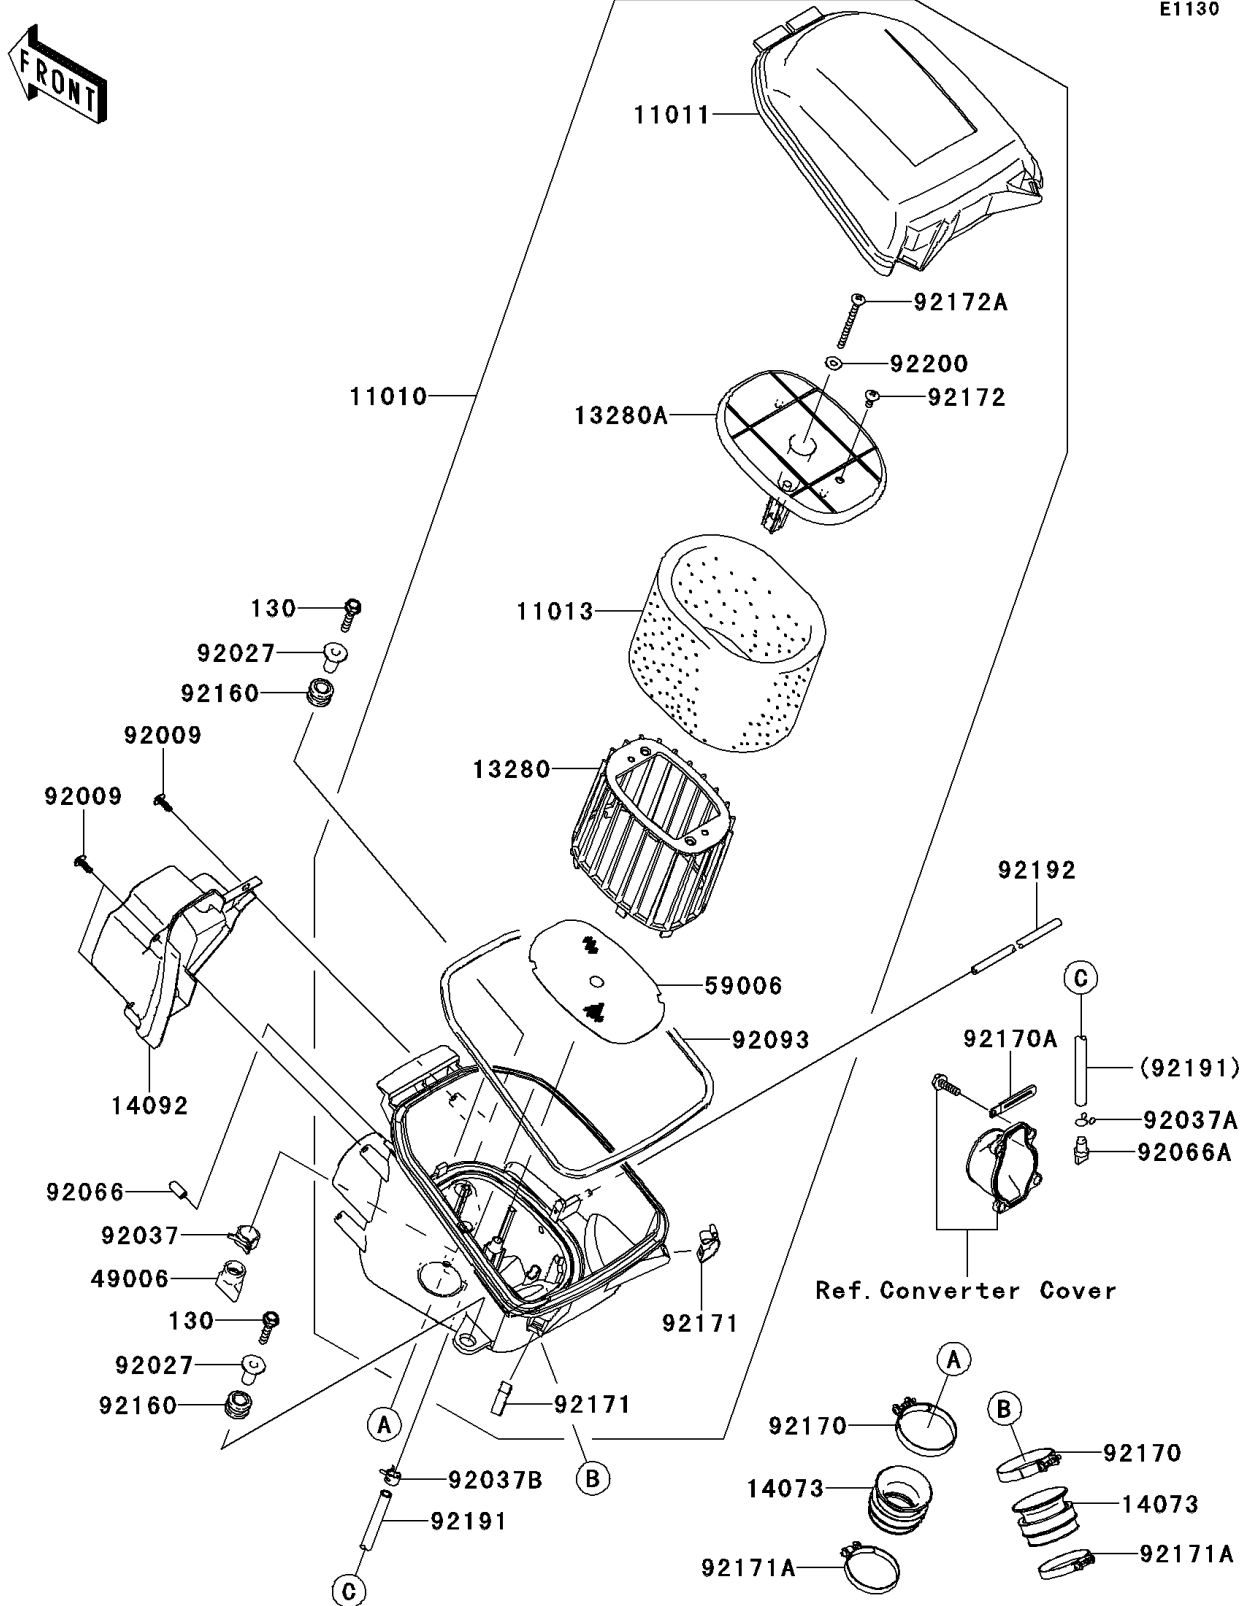

2013 BRUTE FORCE® 750 4x4i PARTS DIAGRAM

Air Cleaner

E1130

2013 BRUTE FORCE® 750 4x4i PARTS LIST

Air Cleaner

ITEM NAME	PART NUMBER	QUANTITY
BOLT-FLANGED,6X30 (Ref # 130)	130BA0630	1
FILTER-ASSY-AIR (Ref # 11010)	11010-0152	1
CASE-AIR FILTER,UPP (Ref # 11011)	11011-0017	1
ELEMENT-AIR FILTER (Ref # 11013)	11013-0021	1
HOLDER (Ref # 13280)	13280-0232	1
HOLDER (Ref # 13280A)	13280-0233	1
DUCT (Ref # 14073)	14073-0160	1
COVER,INTAKE DUCT (Ref # 14092)	14092-0768	1
BOOT (Ref # 49006)	49006-1292	1
ARRESTER-FLAME (Ref # 59006)	59006-0015	1
SCREW,TAPPING (Ref # 92009)	92009-1113	1
COLLAR,L=21 (Ref # 92027)	92027-195	1
CLAMP,HOSE CLIP (Ref # 92037)	92037-1460	1
CLAMP,TUBE (Ref # 92037A)	92037-147	1
CLAMP,TUBE (Ref # 92037B)	92037-1505	1
PLUG (Ref # 92066)	92066-0095	1
PLUG,DRAIN (Ref # 92066A)	92066-1211	1
SEAL (Ref # 92093)	92093-0083	1
DAMPER (Ref # 92160)	92160-1594	1
CLAMP (Ref # 92170)	92170-1448	1
CLAMP (Ref # 92170A)	92170-1514	1
CLAMP (Ref # 92171)	92171-0225	1
CLAMP (Ref # 92171A)	92171-0722	1
SCREW (Ref # 92172)	92172-0297	1
SCREW (Ref # 92172A)	92172-0300	1
TUBE,7X11X470 (Ref # 92191)	92191-1531	1
TUBE (Ref # 92192)	92192-0449	1
WASHER (Ref # 92200)	92200-0364	1