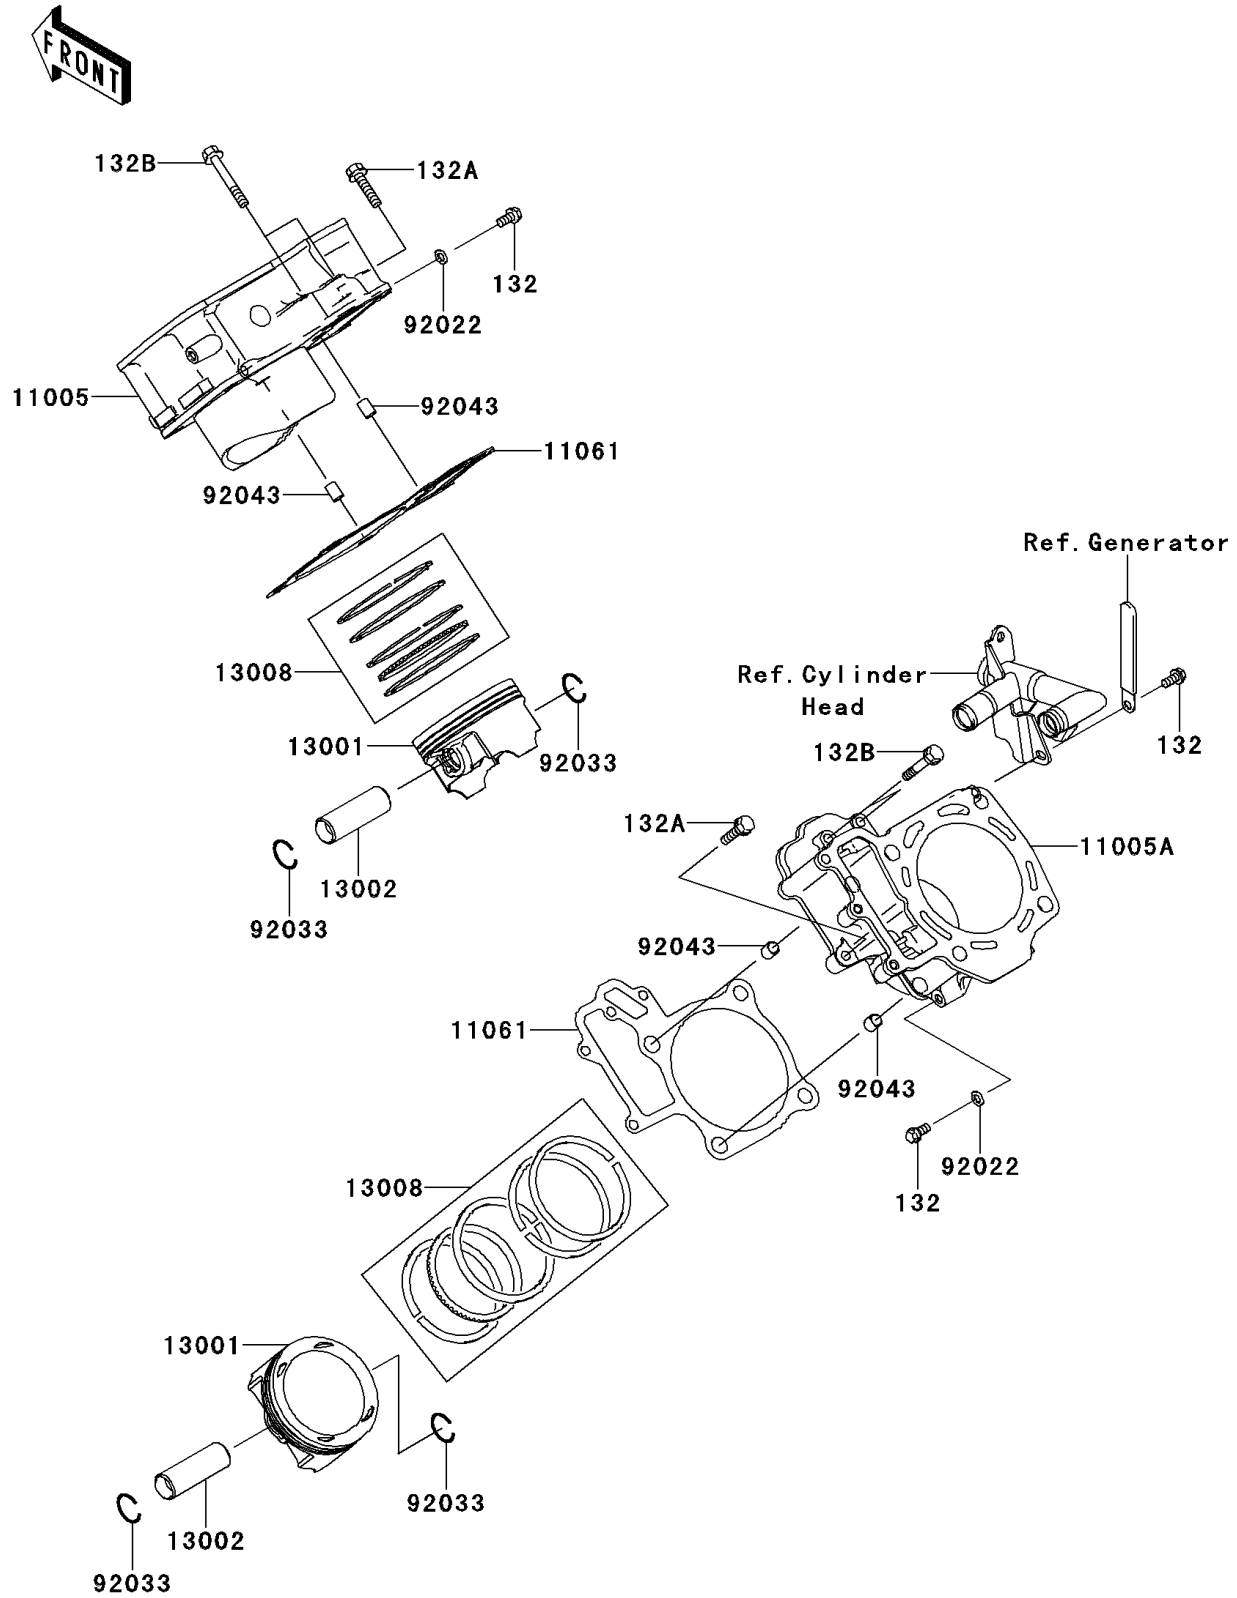

2014 BRUTE FORCE® 750 4x4i PARTS DIAGRAM

Cylinder/Piston(s)

E1120

2014 BRUTE FORCE® 750 4x4i PARTS LIST

Cylinder/Piston(s)

ITEM NAME	PART NUMBER	QUANTITY
BOLT-FLANGED-SMALL,6X12 (Ref # 132)	132BD0612	1
BOLT-FLANGED-SMALL,6X30 (Ref # 132A)	132BD0630	1
BOLT-FLANGED-SMALL,6X40 (Ref # 132B)	132BD0640	1
CYLINDER-ENGINE,FR (Ref # 11005)	11005-0592	1
CYLINDER-ENGINE,RR (Ref # 11005A)	11005-0593	1
GASKET,CYLINDER BASE (Ref # 11061)	11061-0063	1
PISTON-ENGINE (Ref # 13001)	13001-0718	1
PIN-PISTON (Ref # 13002)	13002-1060	1
RING-SET-PISTON (Ref # 13008)	13008-0042	1
WASHER,6.2X11X1 (Ref # 92022)	92022-304	1
RING-SNAP (Ref # 92033)	92033-1207	1
PIN,10.1X12X14 (Ref # 92043)	92043-4009	1