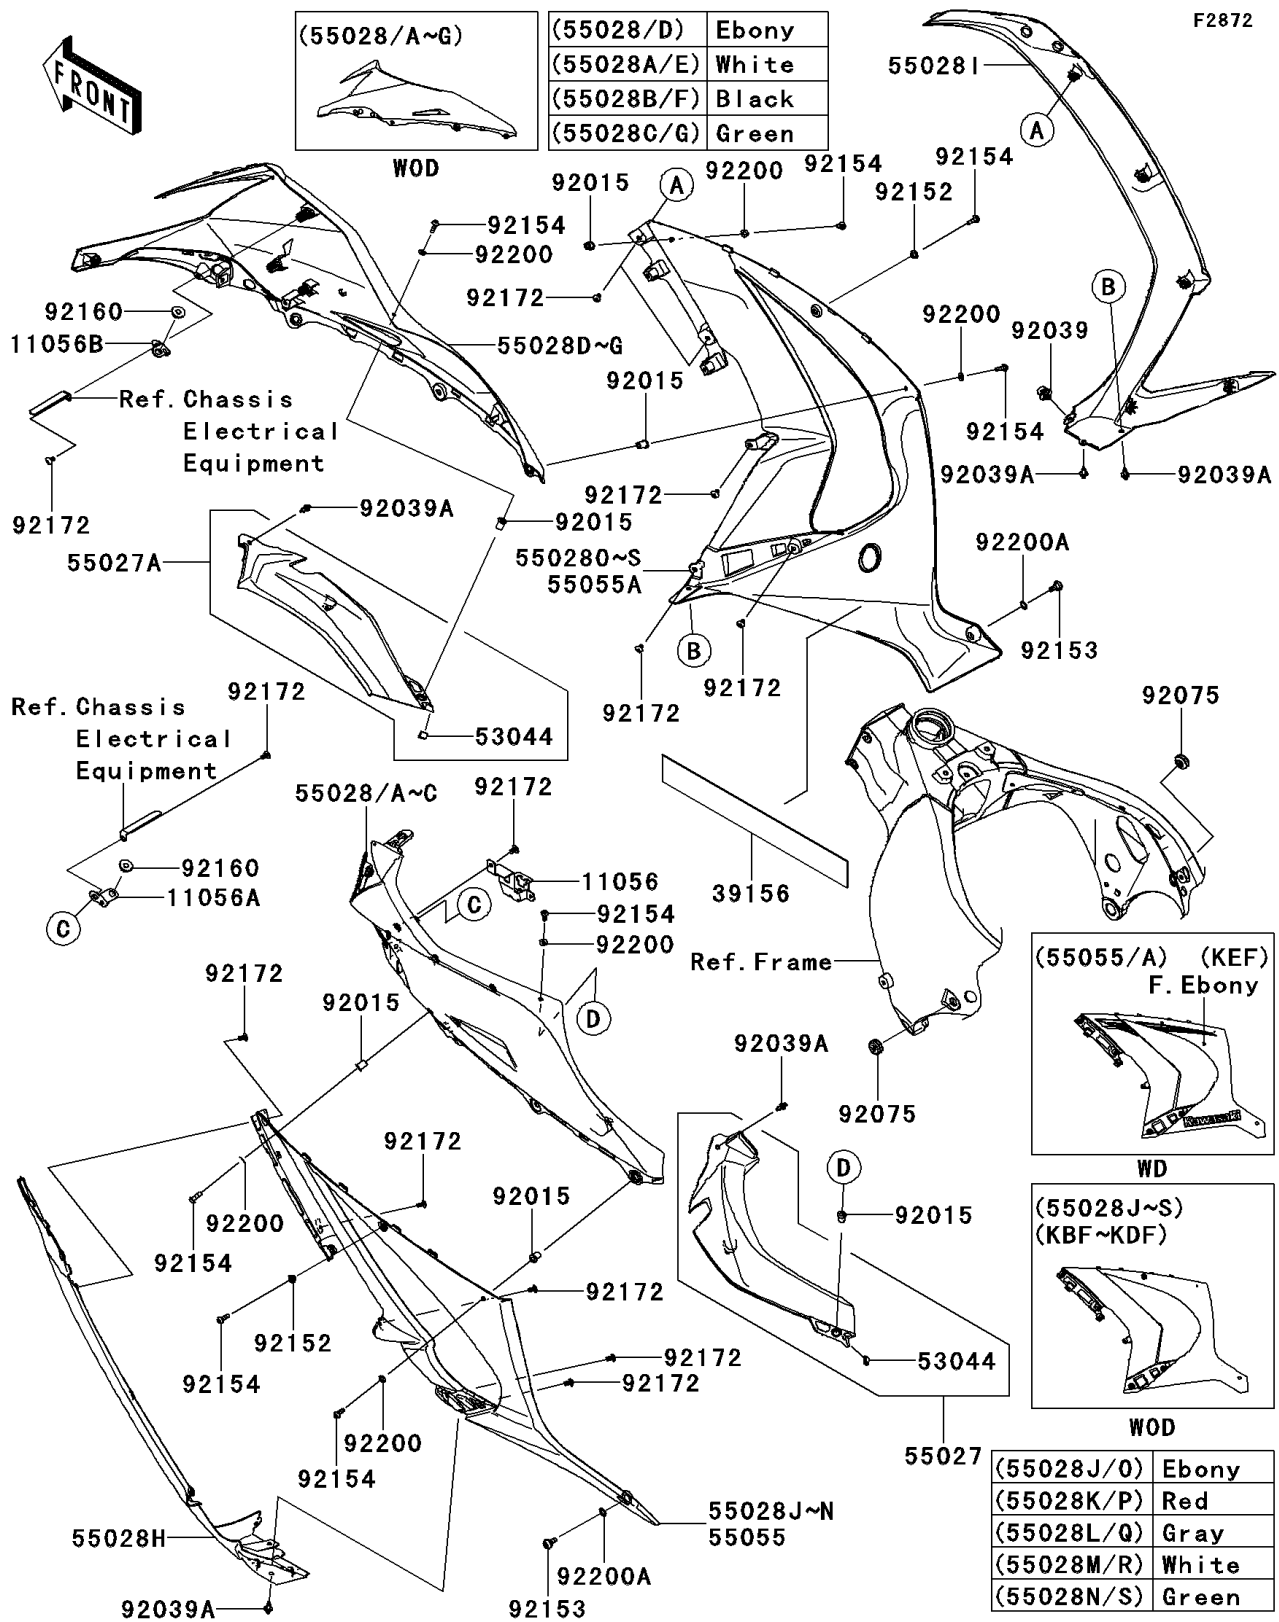

## 2011 NINJA® ZX™-10R ABS PARTS DIAGRAM

Cowling Lower

## 2011 NINJA® ZX™-10R ABS PARTS LIST

### Cowling Lower

ITEM NAME	PART NUMBER	QUANTITY
BRACKET,FUSE BOX (Ref # 11056)	11056-0457	1
BRACKET (Ref # 11056A)	11056-0709	1
BRACKET (Ref # 11056B)	11056-0710	1
PAD,49X400X0.3 (Ref # 39156)	39156-0753	1
TRIM (Ref # 53044)	53044-0552	1
COWLING-ASSY,INNER,LH,F.BLACK (Ref # 55027)	55027-0060-6Z	1
COWLING-ASSY,INNER,RH,F.BLACK (Ref # 55027A)	55027-0061-6Z	1
COWLING,SIDE,UPP,LH,EBONY (Ref # 55028)	55028-0333-H8	1
COWLING,SIDE,UPP,LH,L.GREEN (Ref # 55028C)	55028-0333-777	1
COWLING,SIDE,UPP,RH,EBONY (Ref # 55028D)	55028-0334-H8	1
COWLING,SIDE,UPP,RH,L.GREEN (Ref # 55028G)	55028-0334-777	1
COWLING,SIDE,FR,LH,F.BLACK (Ref # 55028H)	55028-0336-6Z	1
COWLING,SIDE,FR,RH,F.BLACK (Ref # 55028I)	55028-0337-6Z	1
COWLING,SIDE,LH,EBONY (Ref # 55028J)	55028-0338-H8	1
COWLING,SIDE,LH,L.GREEN (Ref # 55028N)	55028-0338-777	1
COWLING,SIDE,RH,EBONY (Ref # 55028O)	55028-0339-H8	1
COWLING,SIDE,RH,L.GREEN (Ref # 55028S)	55028-0339-777	1
NUT,WELL,5MM (Ref # 92015)	92015-1757	1
RIVET,HOLE 8MM (Ref # 92039)	92039-0014	1
RIVET (Ref # 92039A)	92039-0068	1
DAMPER (Ref # 92075)	92075-1067	1
COLLAR,5.3X7.3X5.3 (Ref # 92152)	92152-0912	1
BOLT,SOCKET,6MM (Ref # 92153)	92153-0489	1
BOLT,SOCKET,5X16 (Ref # 92154)	92154-0209	1
DAMPER (Ref # 92160)	92160-1613	1
SCREW,TAPPING,5X10 (Ref # 92172)	92172-0262	1
WASHER,NYLONE,5.3X11.5X0.5 (Ref # 92200)	92200-0006	1
WASHER,10.4X15.9X0.5 (Ref # 92200A)	92200-0157	1